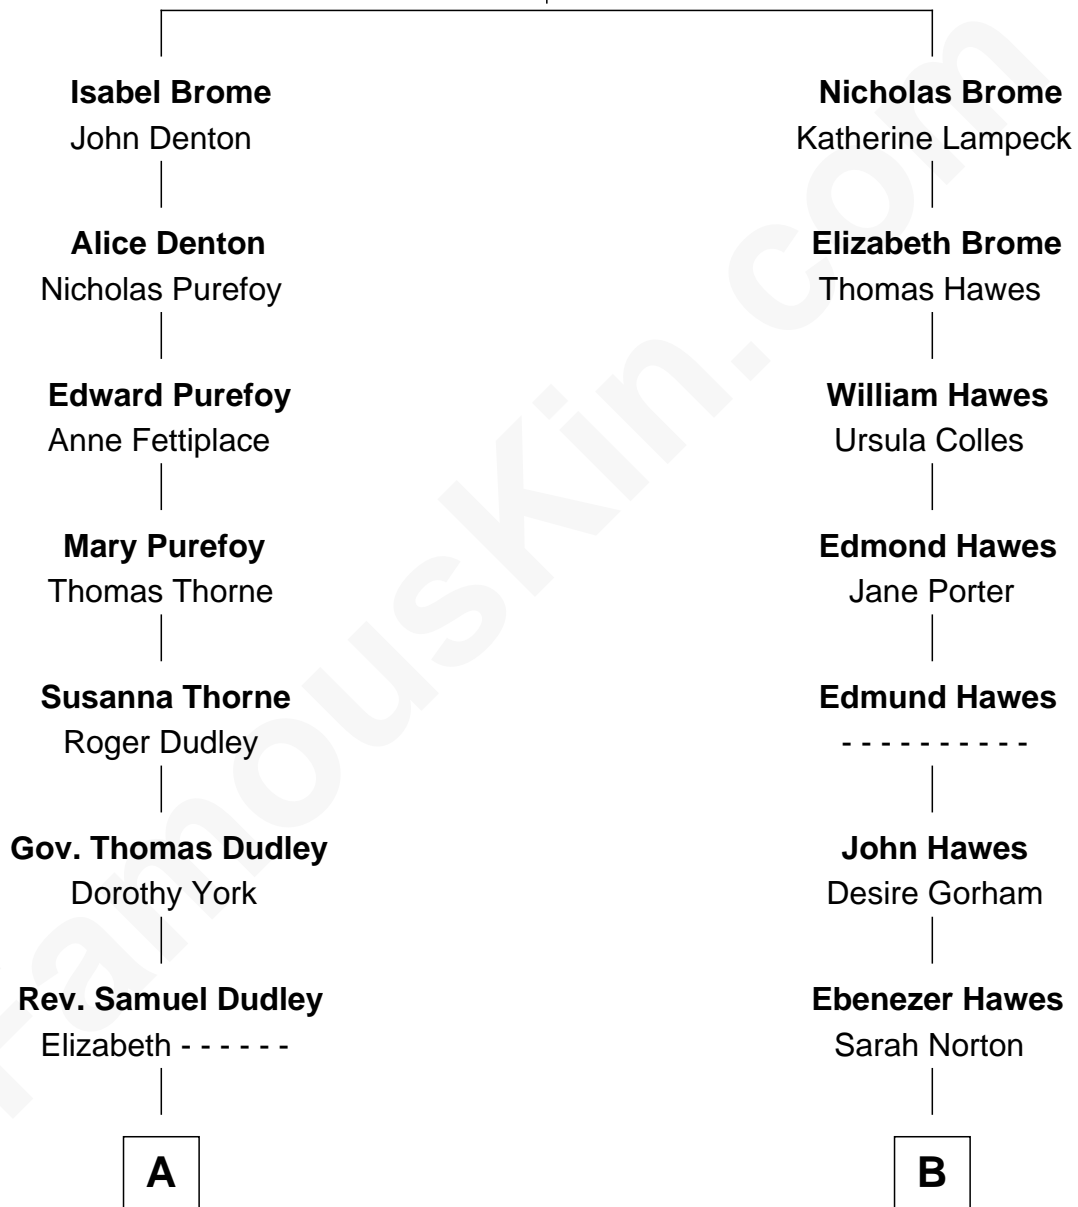

FamousKin.com Relationship Chart of

Keri Russell

TV and Movie Actress

15th cousin 2 times removed of

Sarah Palin

9th Governor of Alaska

John Brome
Beatrice Shirley

Keri Russell photo by [Caroline Bonarde Ucci](#) (CC BY 3.0)