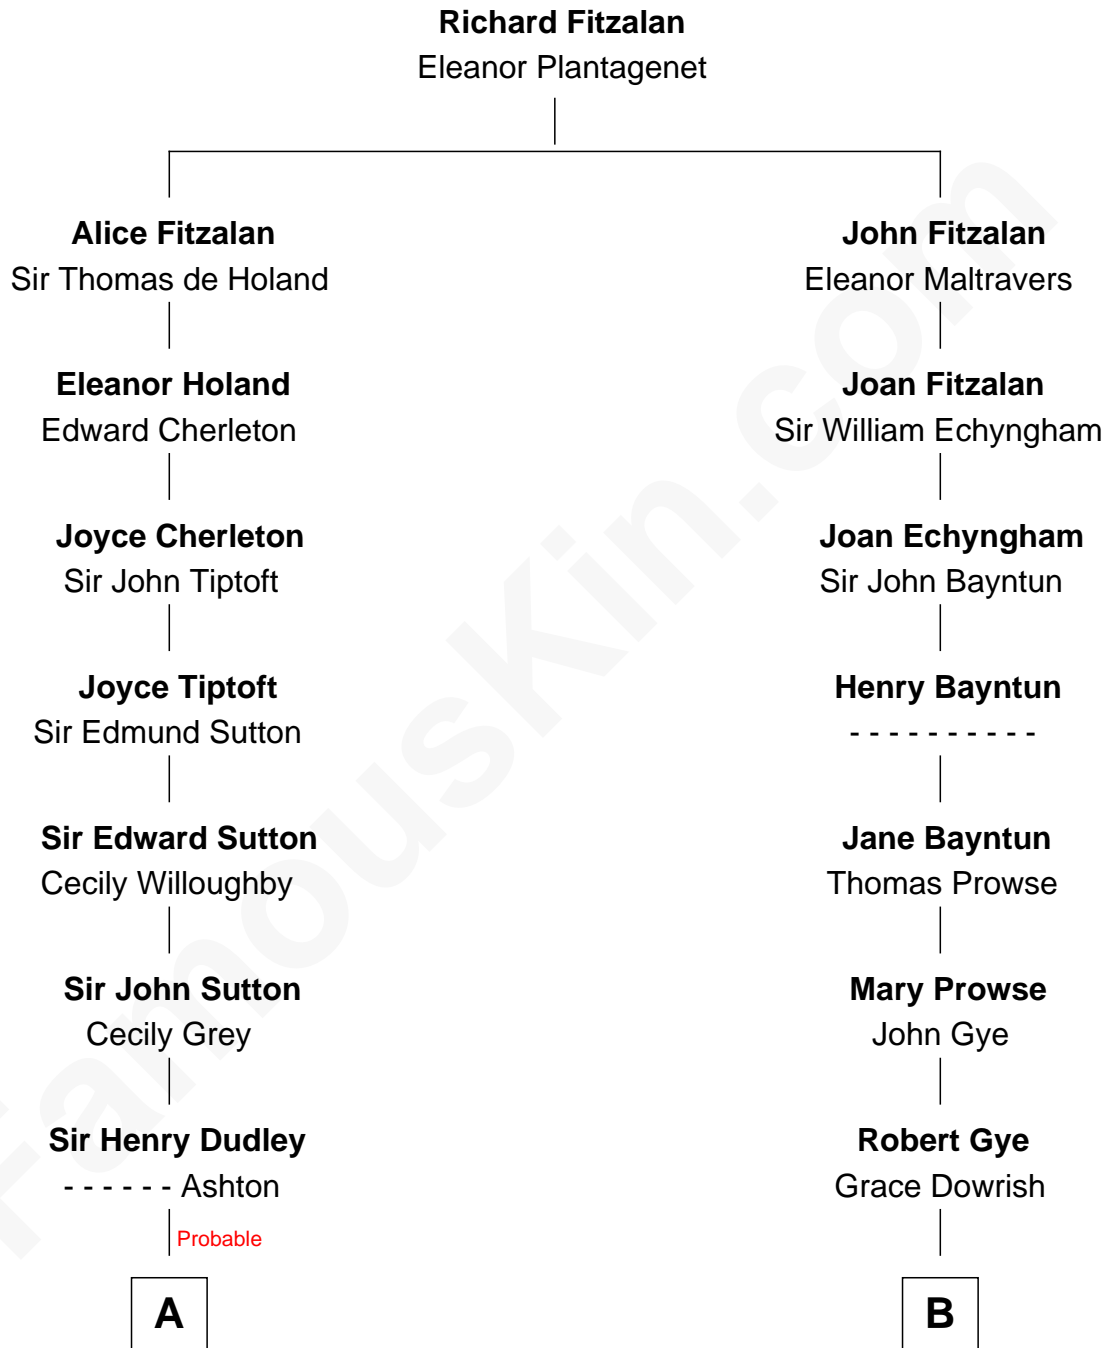

# FamousKin.com Relationship Chart of

**Keri Russell**

*TV and Movie Actress*

18th cousin 2 times removed of

**Sarah Palin**

*9th Governor of Alaska*

FamousKin.com