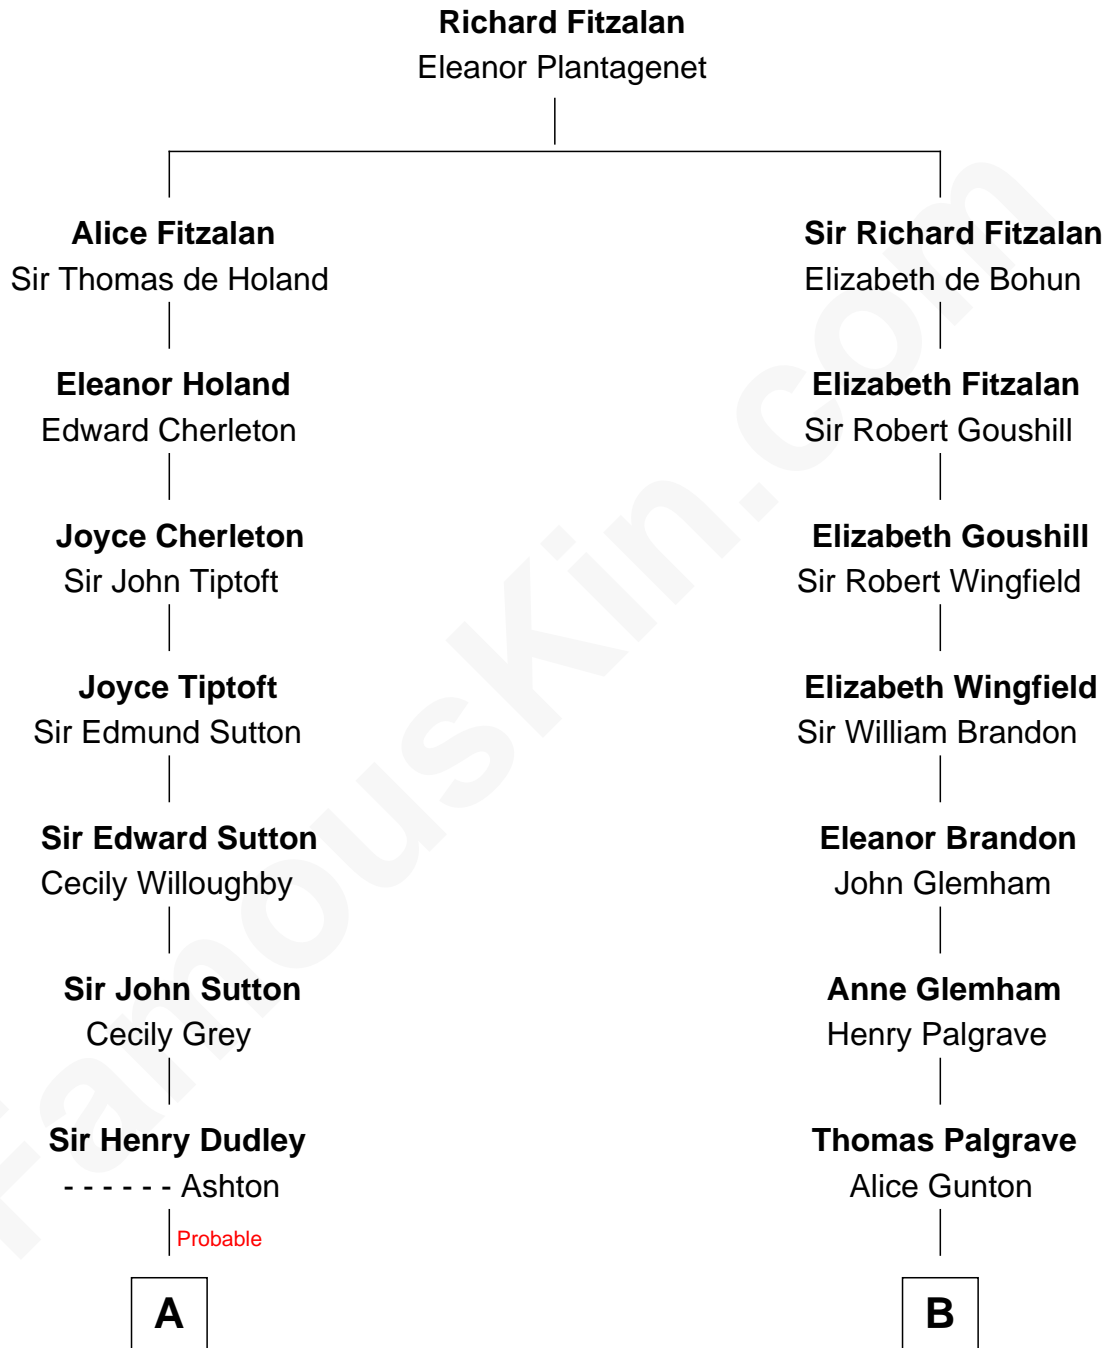

FamousKin.com Relationship Chart of

Keri Russell

TV and Movie Actress

15th cousin 5 times removed of

Shubael D. Childs

Founder of S.D. Childs & Company

C

—
Karl Joseph Fish
Mary Emma McNeil

—
Emma Inez Fish
Kermit Sylvester Stephens

—
Stephanie Stephens
David Harold Russell

—
Keri Russell
TV and Movie Actress