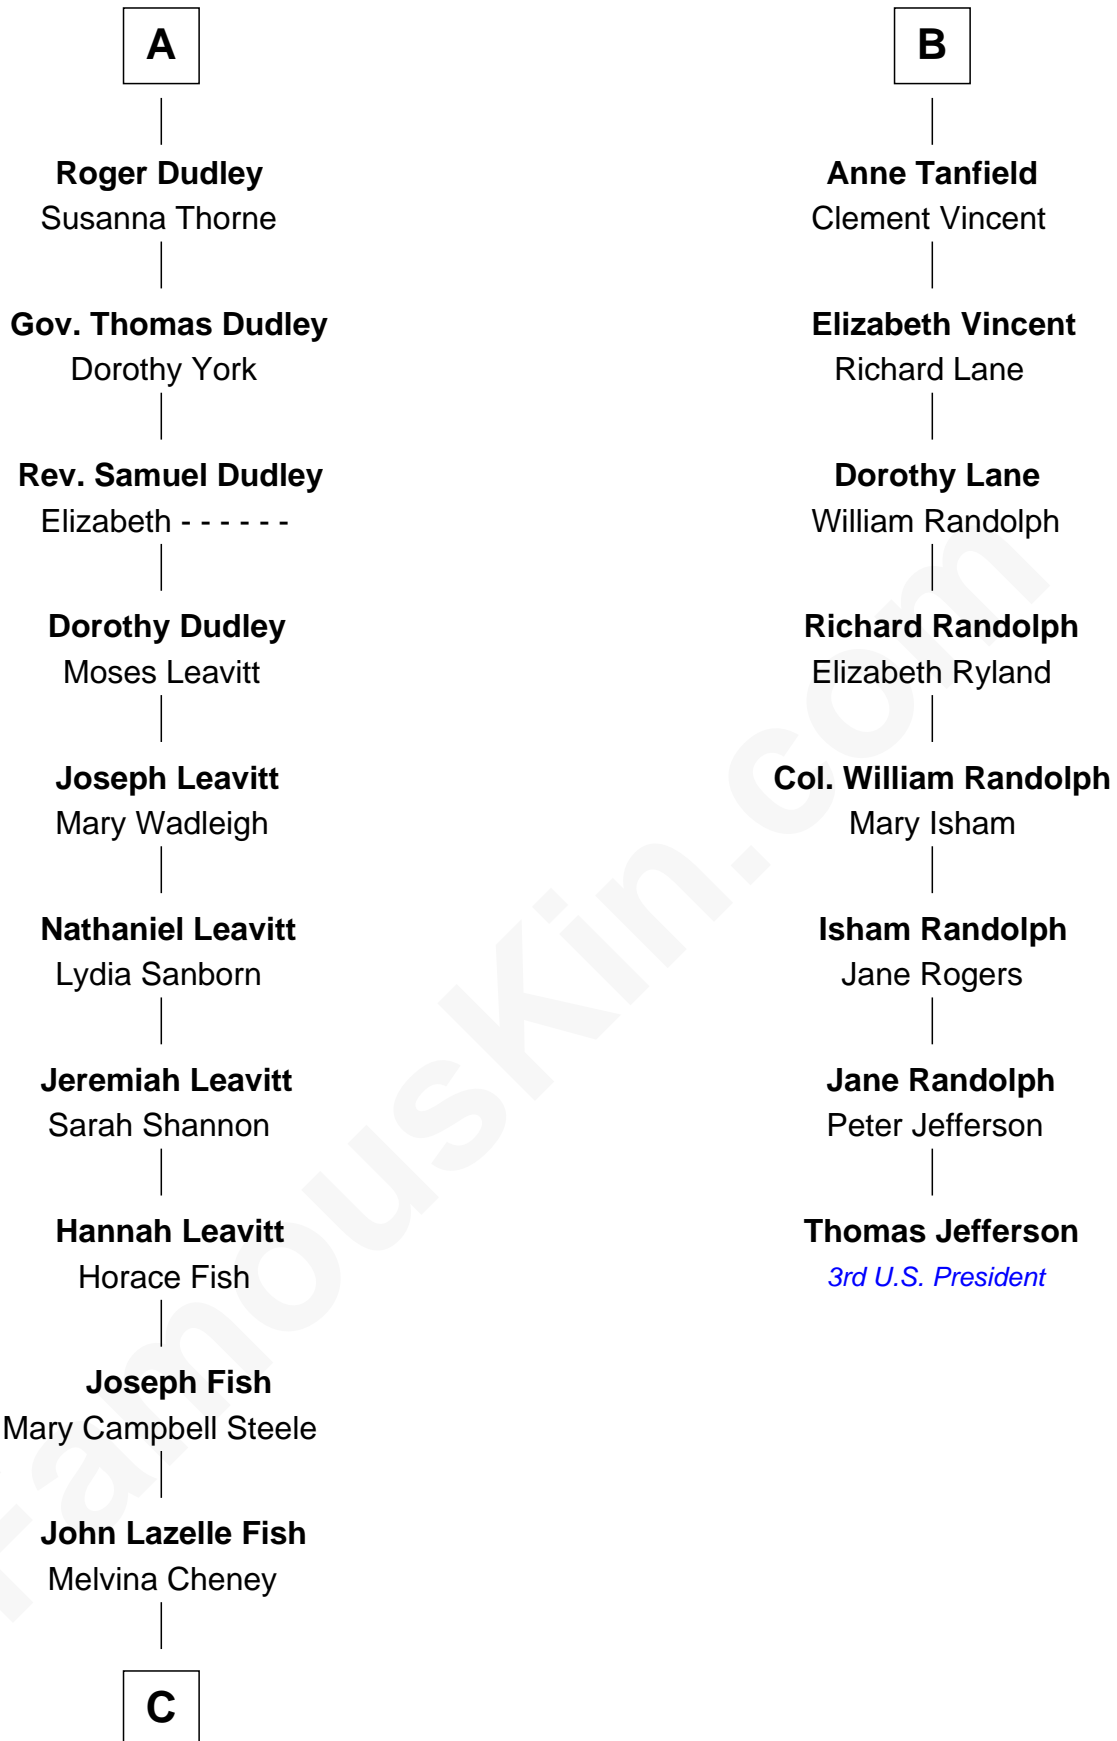

FamousKin.com Relationship Chart of

Keri Russell

TV and Movie Actress

14th cousin 6 times removed of

Thomas Jefferson

3rd U.S. President and Signer of the Declaration of Independence

C

—
Karl Joseph Fish
Mary Emma McNeil

—
Emma Inez Fish
Kermit Sylvester Stephens

—
Stephanie Stephens
David Harold Russell

—
Keri Russell
TV and Movie Actress