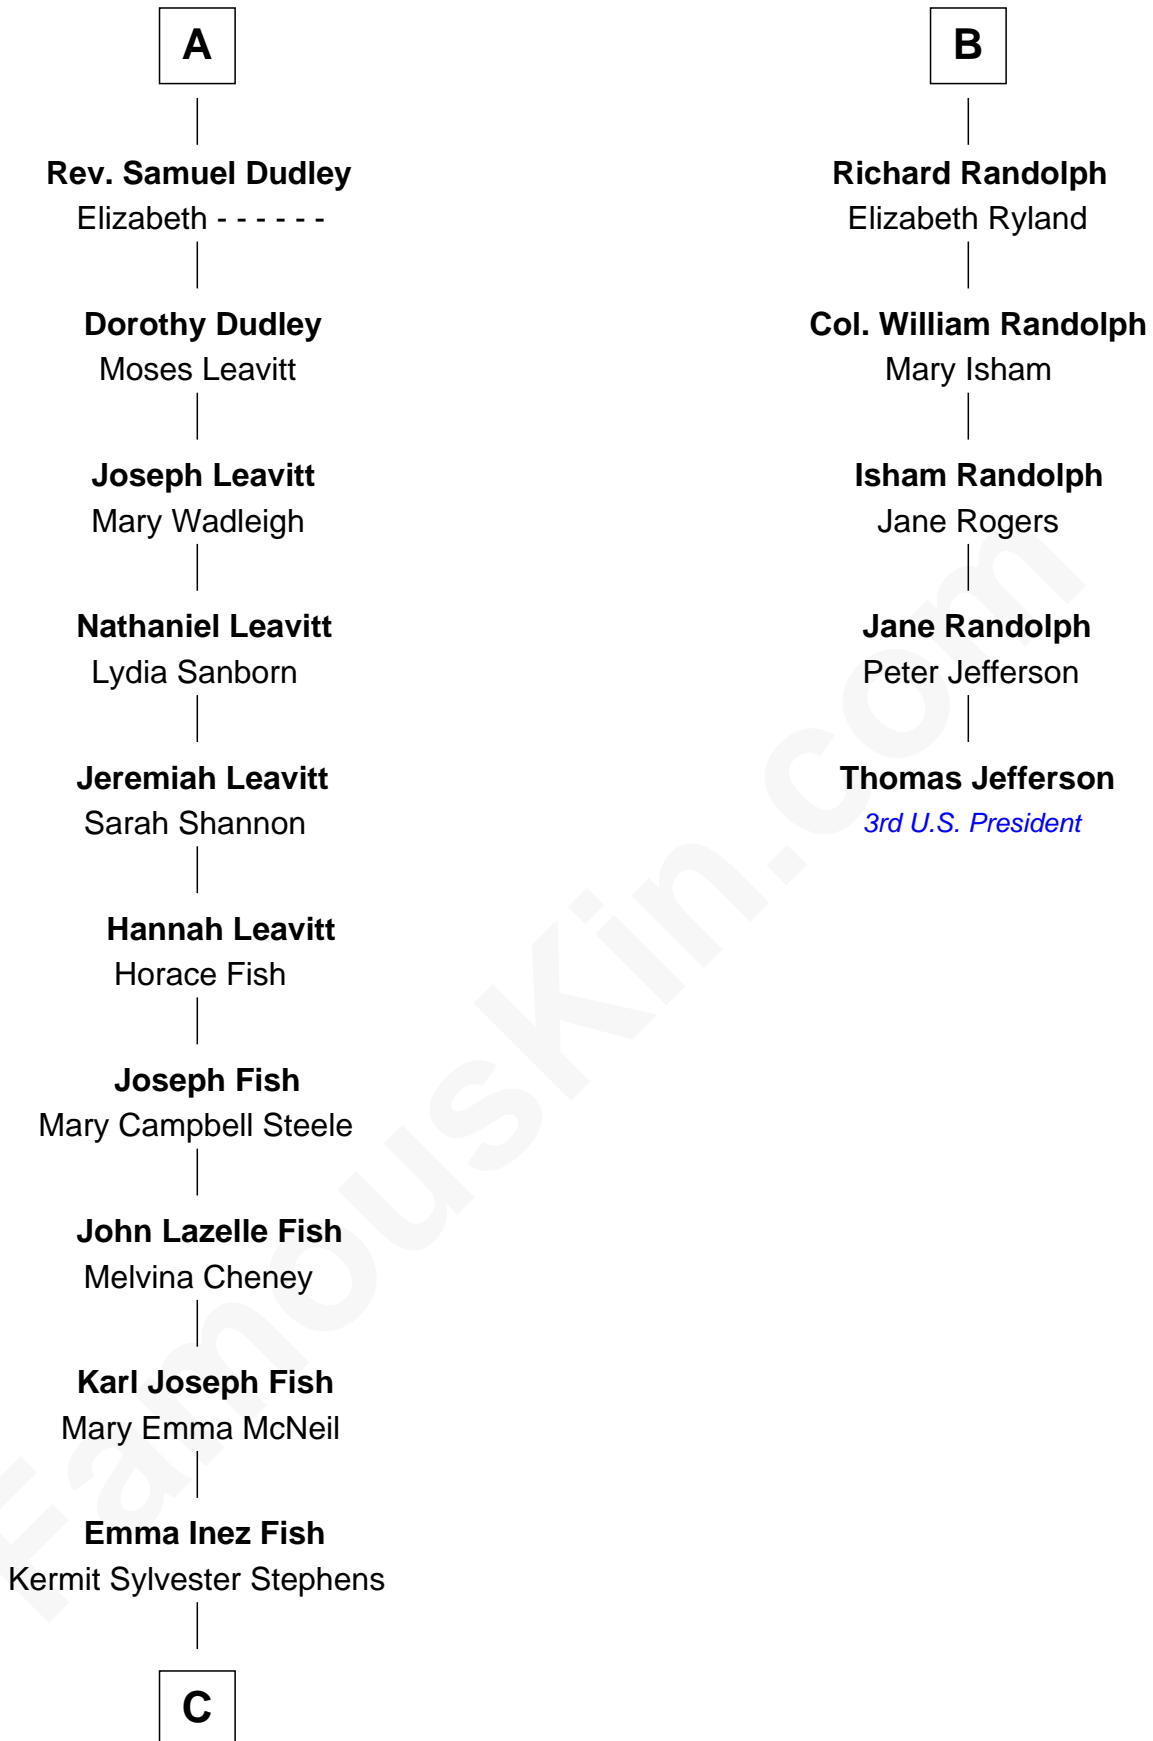

FamousKin.com Relationship Chart of

Keri Russell

TV and Movie Actress

11th cousin 7 times removed of

Thomas Jefferson

3rd U.S. President and Signer of the Declaration of Independence

Sir Ralph Neville

Joan Beaufort

Katherine Neville
Sir Thomas Strangeways

Joan Strangeways
Sir William Willoughby

Cecily Willoughby
Sir Edward Sutton

Sir John Sutton
Cecily Grey

Sir Henry Dudley
----- Ashton

Probable

Roger Dudley
Susanna Thorne

Gov. Thomas Dudley
Dorothy York

A

Sir Edward Neville
Katherine Howard

Catherine Neville
Robert Tanfield

William Tanfield
Elizabeth Stavelly

Frances Tanfield
Bridget Cave

Anne Tanfield
Clement Vincent

Elizabeth Vincent
Richard Lane

Dorothy Lane
William Randolph

B

C

Stephanie Stephens

David Harold Russell

Keri Russell

TV and Movie Actress

FamousKin.com