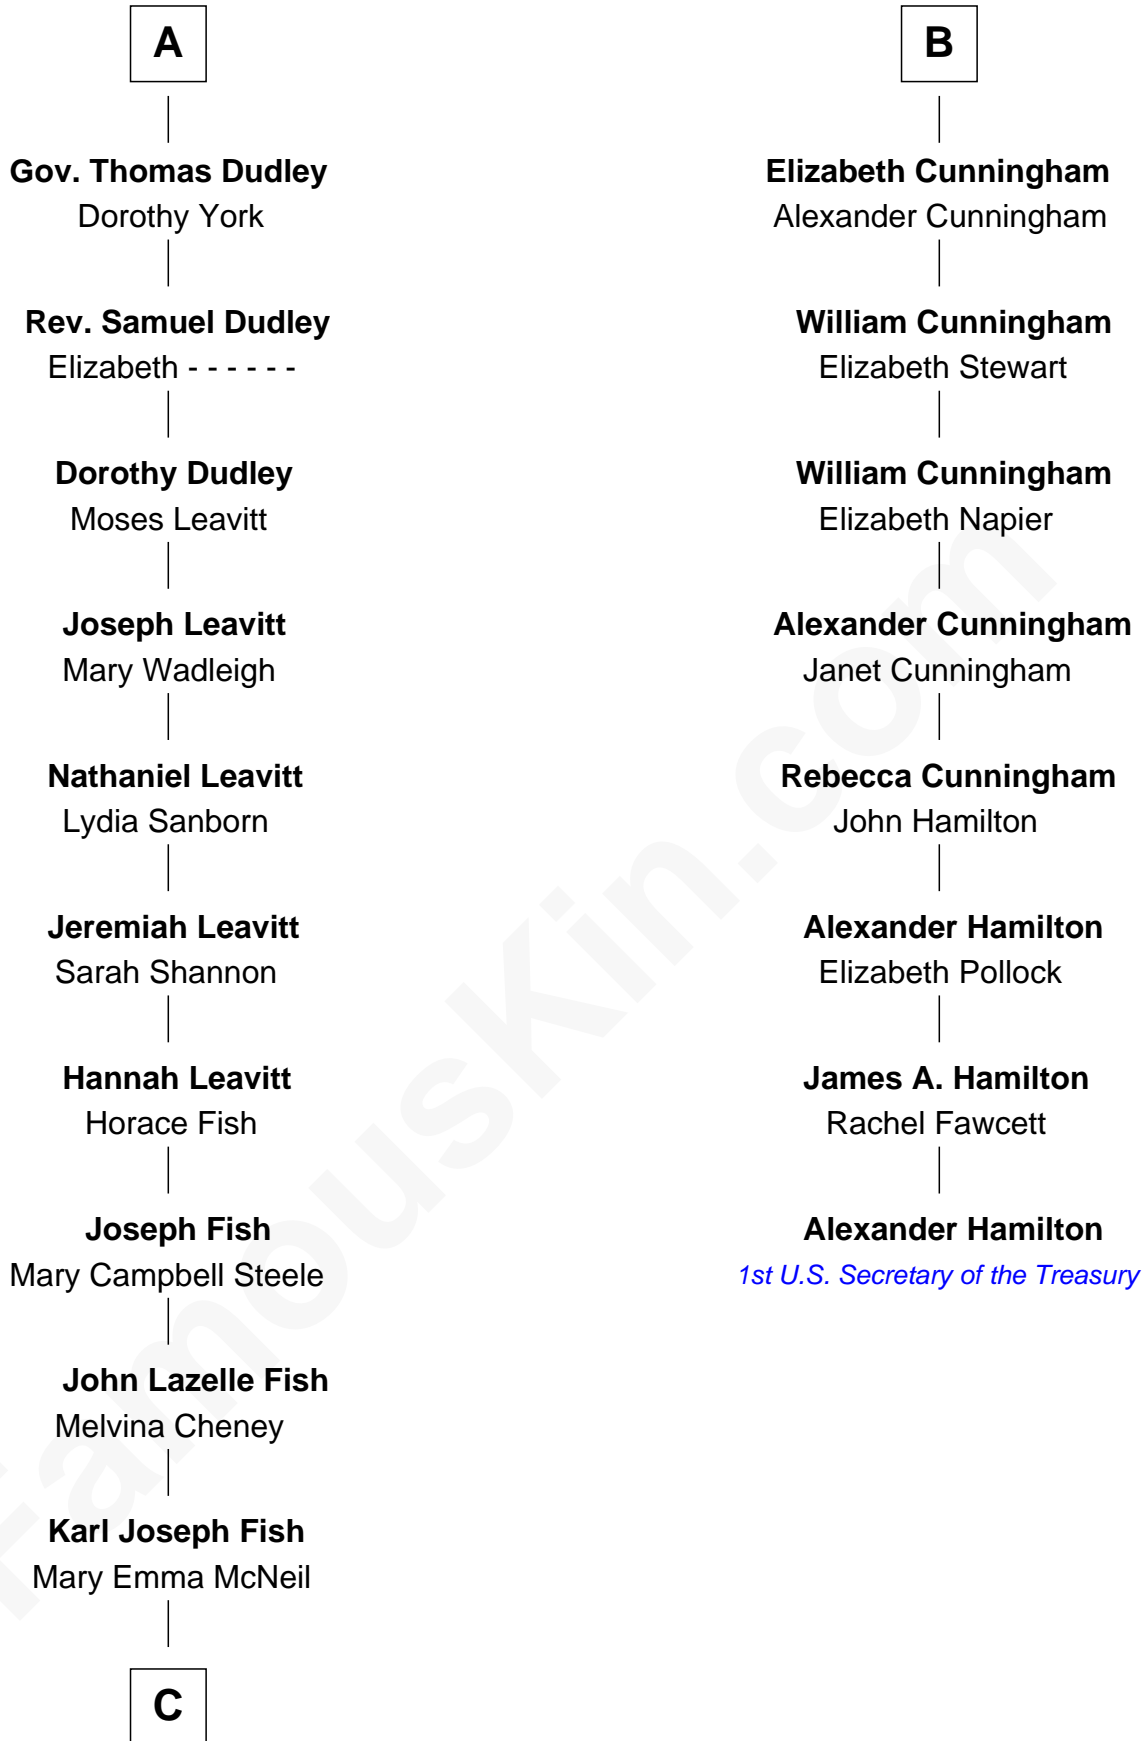

FamousKin.com Relationship Chart of

Keri Russell

TV and Movie Actress

14th cousin 5 times removed of

Alexander Hamilton

1st U.S. Secretary of the Treasury

John of Gaunt

Katherine Roet

C

Emma Inez Fish
Kermit Sylvester Stephens

Stephanie Stephens
David Harold Russell

Keri Russell
TV and Movie Actress

FamousKin.com