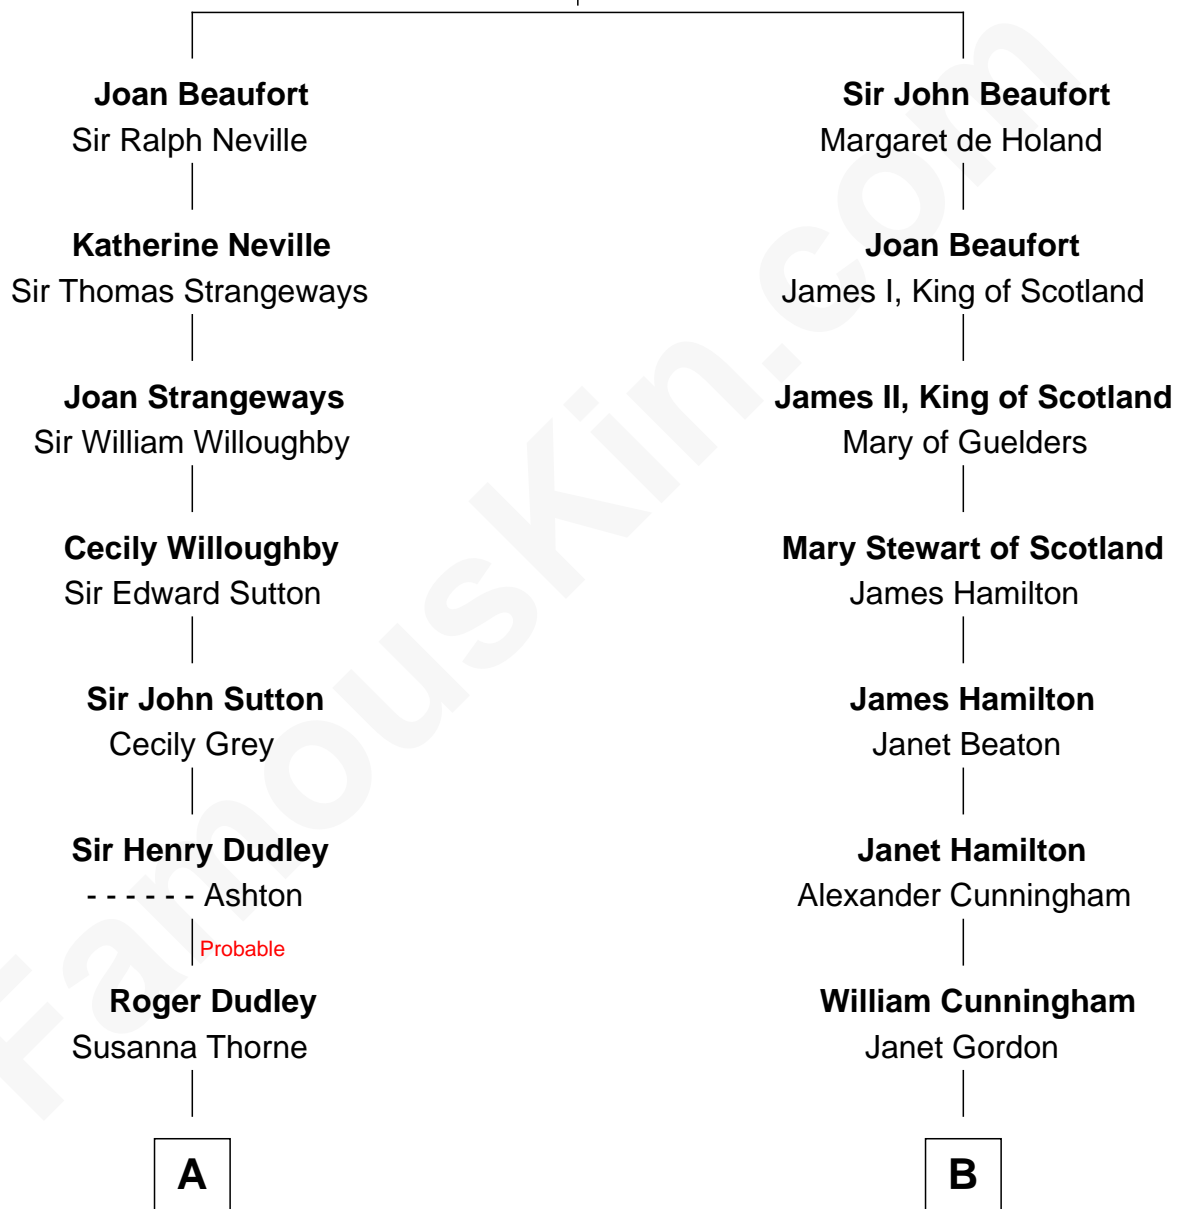

FamousKin.com Relationship Chart of

Keri Russell

TV and Movie Actress

14th cousin 5 times removed of

Alexander Hamilton

1st U.S. Secretary of the Treasury

John of Gaunt

Katherine Roet

C

Emma Inez Fish
Kermit Sylvester Stephens

Stephanie Stephens
David Harold Russell

Keri Russell
TV and Movie Actress

FamousKin.com