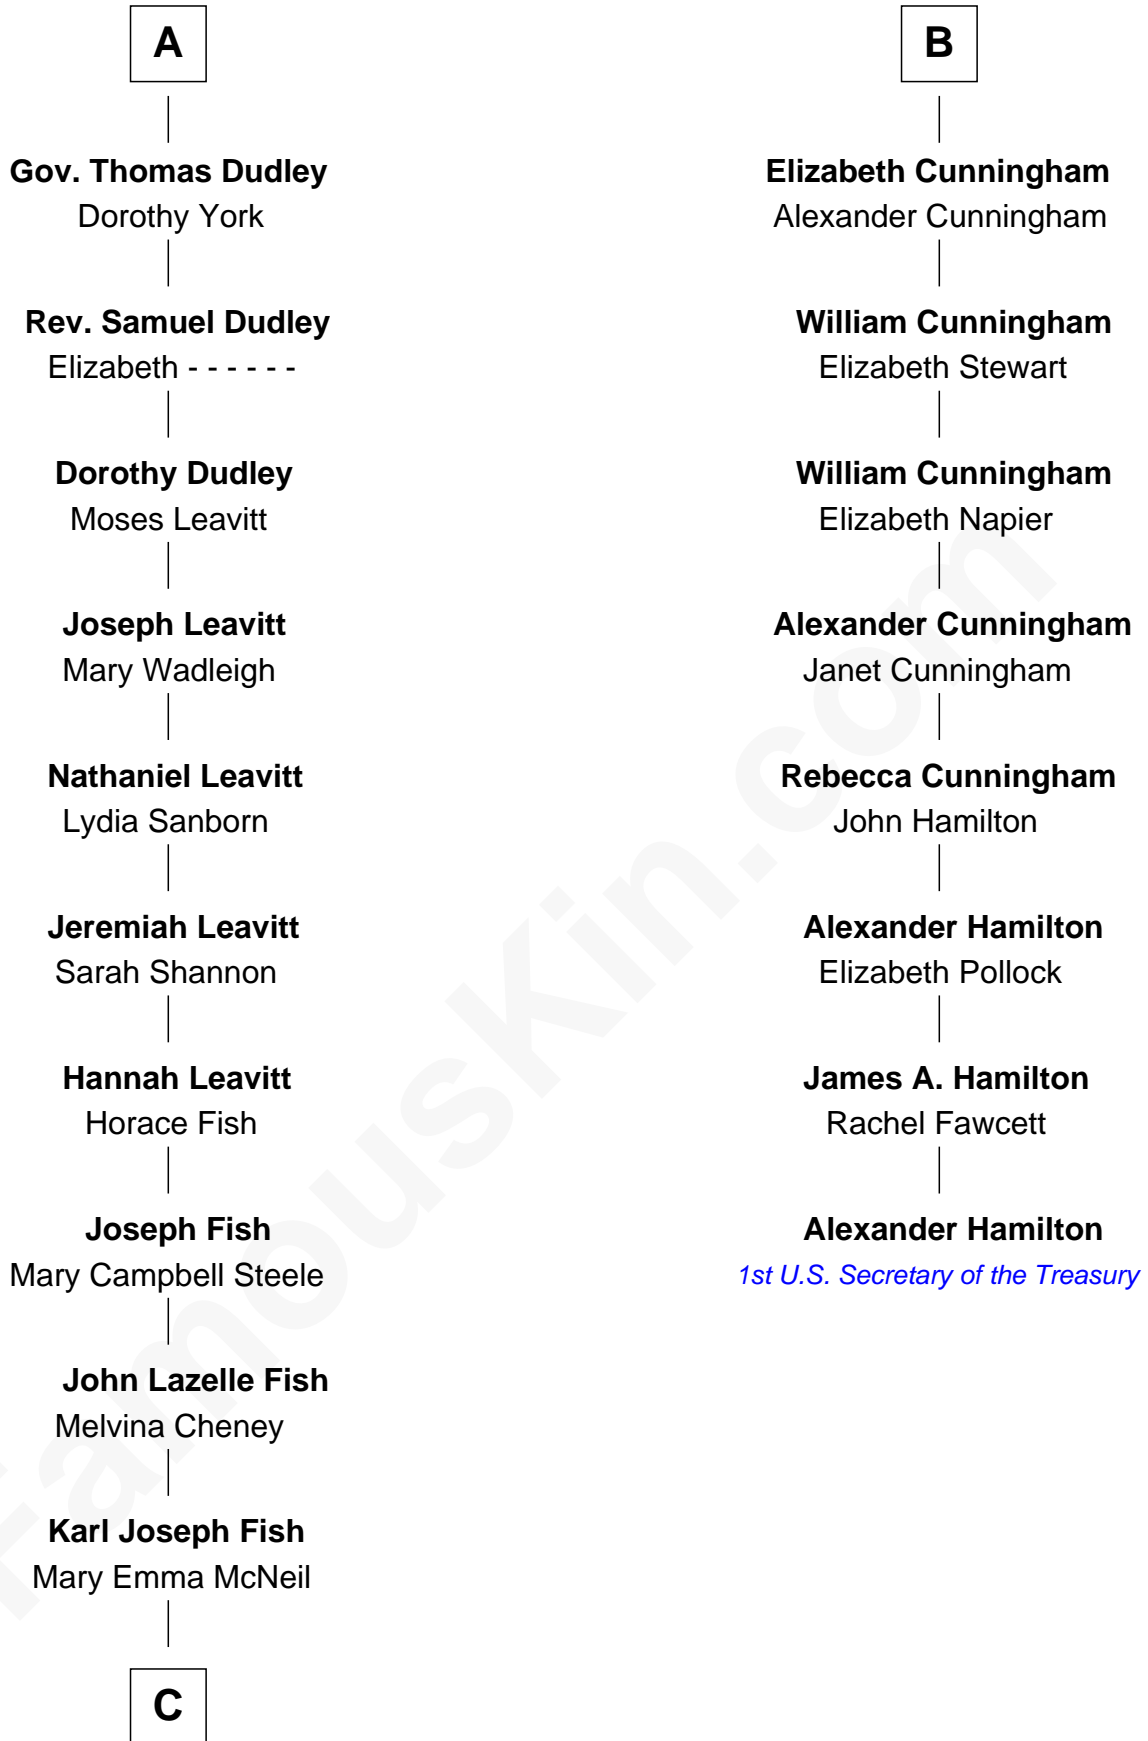

# FamousKin.com Relationship Chart of

**Keri Russell**

*TV and Movie Actress*

14th cousin 5 times removed of

**Alexander Hamilton**

*1st U.S. Secretary of the Treasury*

**Sir Thomas de Holand**

Alice Fitzalan

**C**

**Emma Inez Fish**  
Kermit Sylvester Stephens

**Stephanie Stephens**  
David Harold Russell

**Keri Russell**  
*TV and Movie Actress*

FamousKin.com