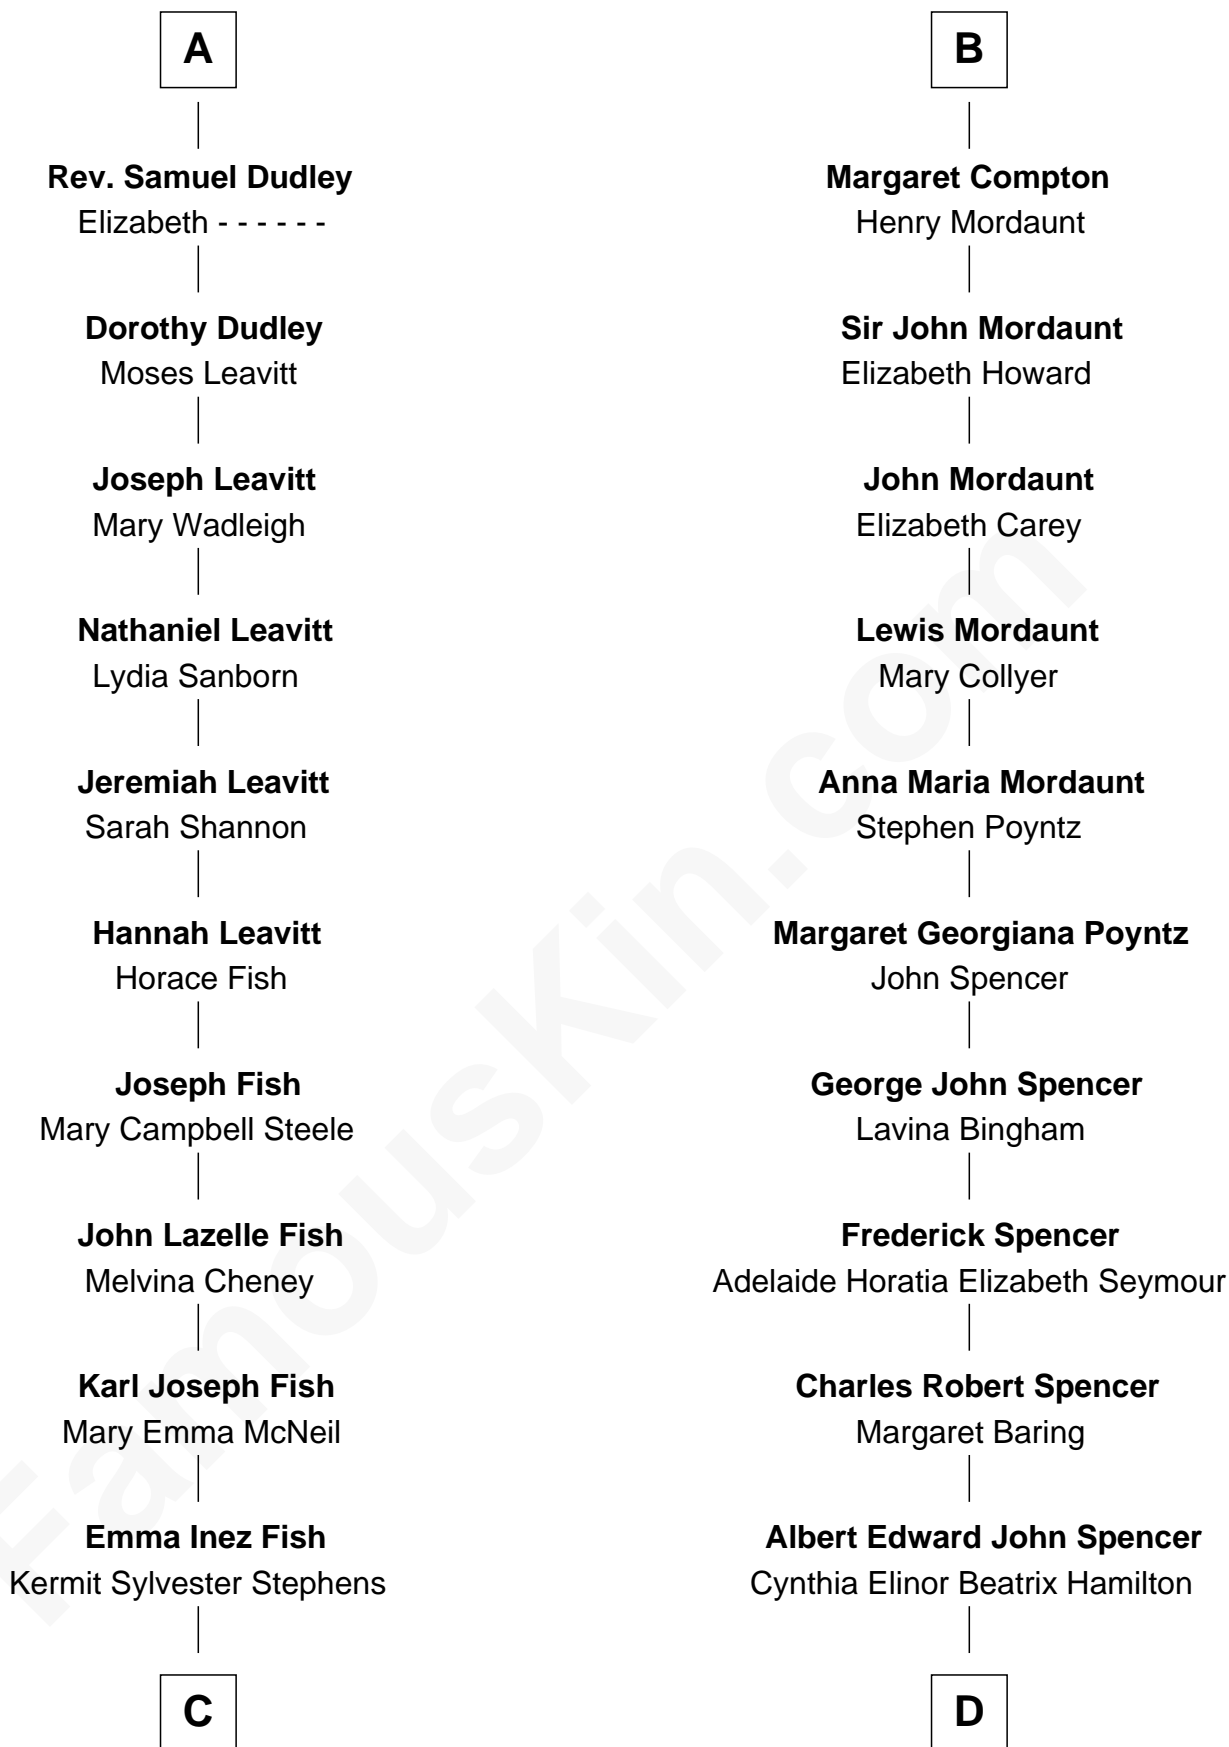

FamousKin.com Relationship Chart of

Keri Russell

TV and Movie Actress

18th cousin of

Princess Diana

Princess of Wales

C

Stephanie Stephens
David Harold Russell

Keri Russell
TV and Movie Actress

D

Edward John Spencer
Frances Ruth Burke Roche

Princess Diana
Princess of Wales

FamousKin.com