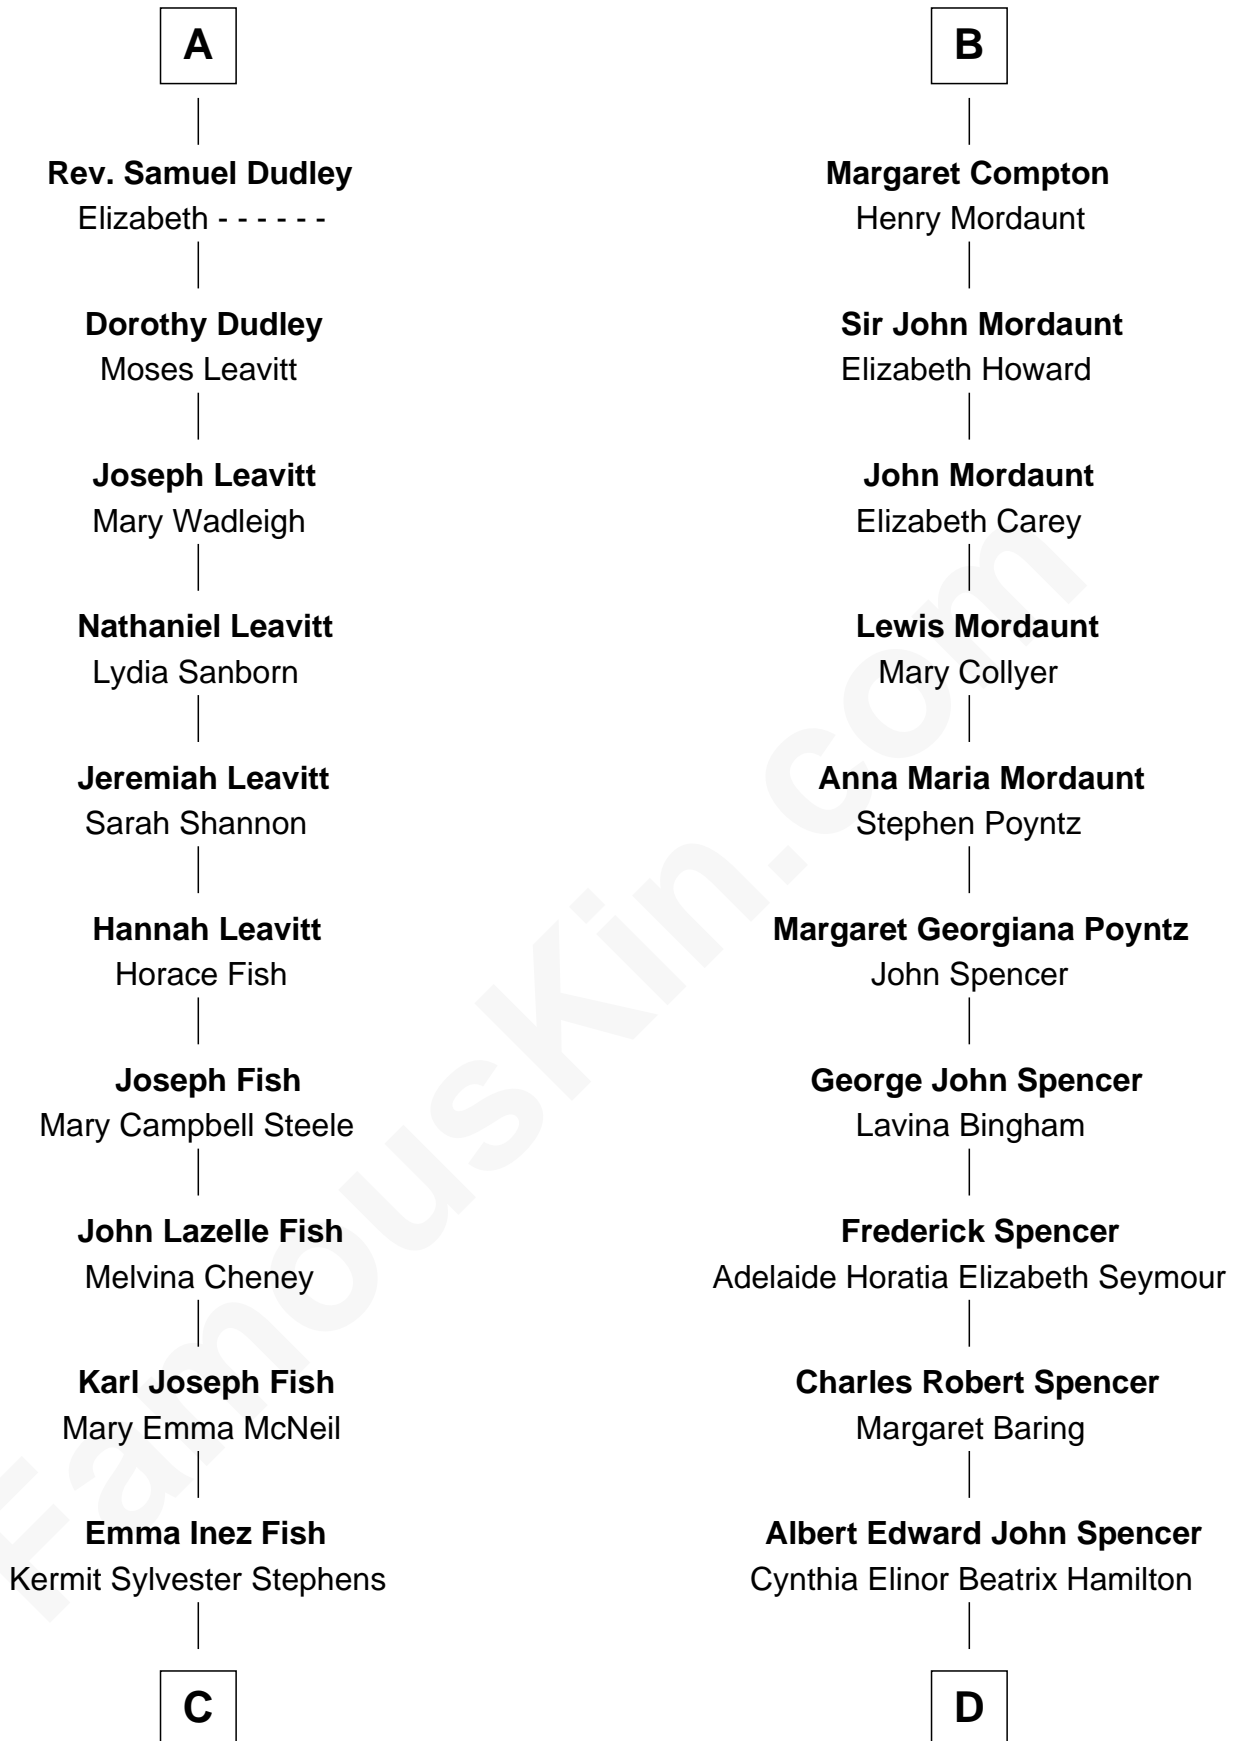

# FamousKin.com Relationship Chart of

**Keri Russell**

*TV and Movie Actress*

18th cousin 1 time removed of

**Prince William**

*Prince of Wales*

**C**

**Stephanie Stephens**  
David Harold Russell

**Keri Russell**  
*TV and Movie Actress*

**D**

**Edward John Spencer**  
Frances Ruth Burke Roche

**Princess Diana Frances Spencer**  
Charles III, King of the United Kingdom

**Prince William**  
*Prince of Wales*