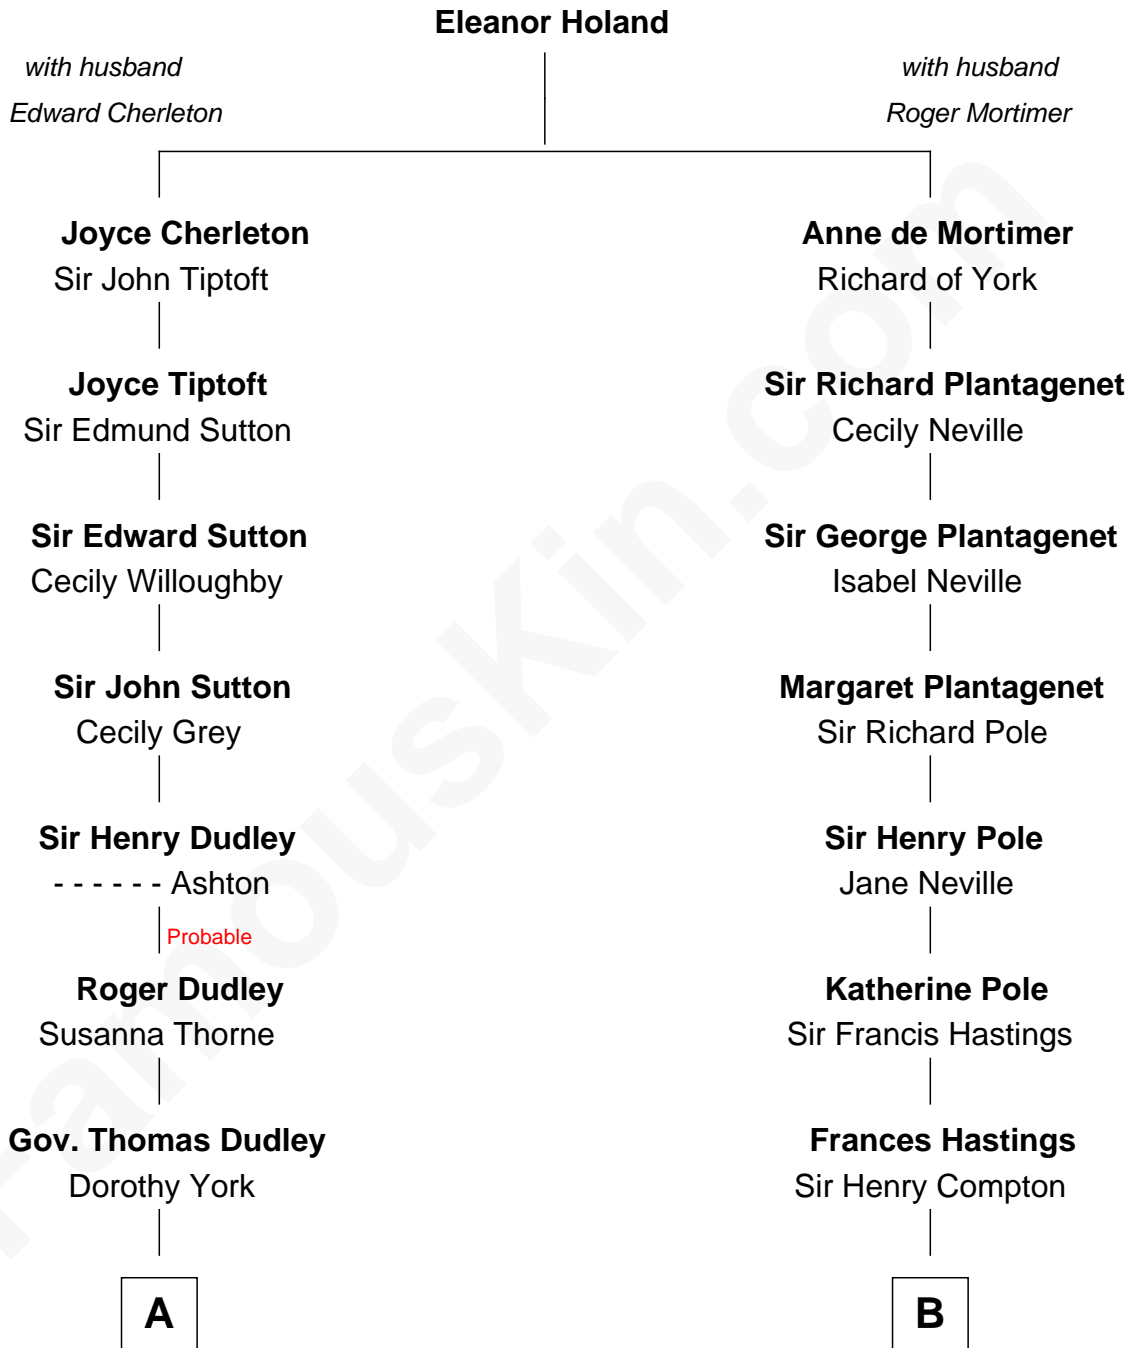

# FamousKin.com Relationship Chart of

**Keri Russell**

*TV and Movie Actress*

18th cousin 1 time removed of

**Prince William**

*Prince of Wales*

**C**

**Stephanie Stephens**  
David Harold Russell

**Keri Russell**  
*TV and Movie Actress*

**D**

**Edward John Spencer**  
Frances Ruth Burke Roche

**Princess Diana Frances Spencer**  
Charles III, King of the United Kingdom

**Prince William**  
*Prince of Wales*