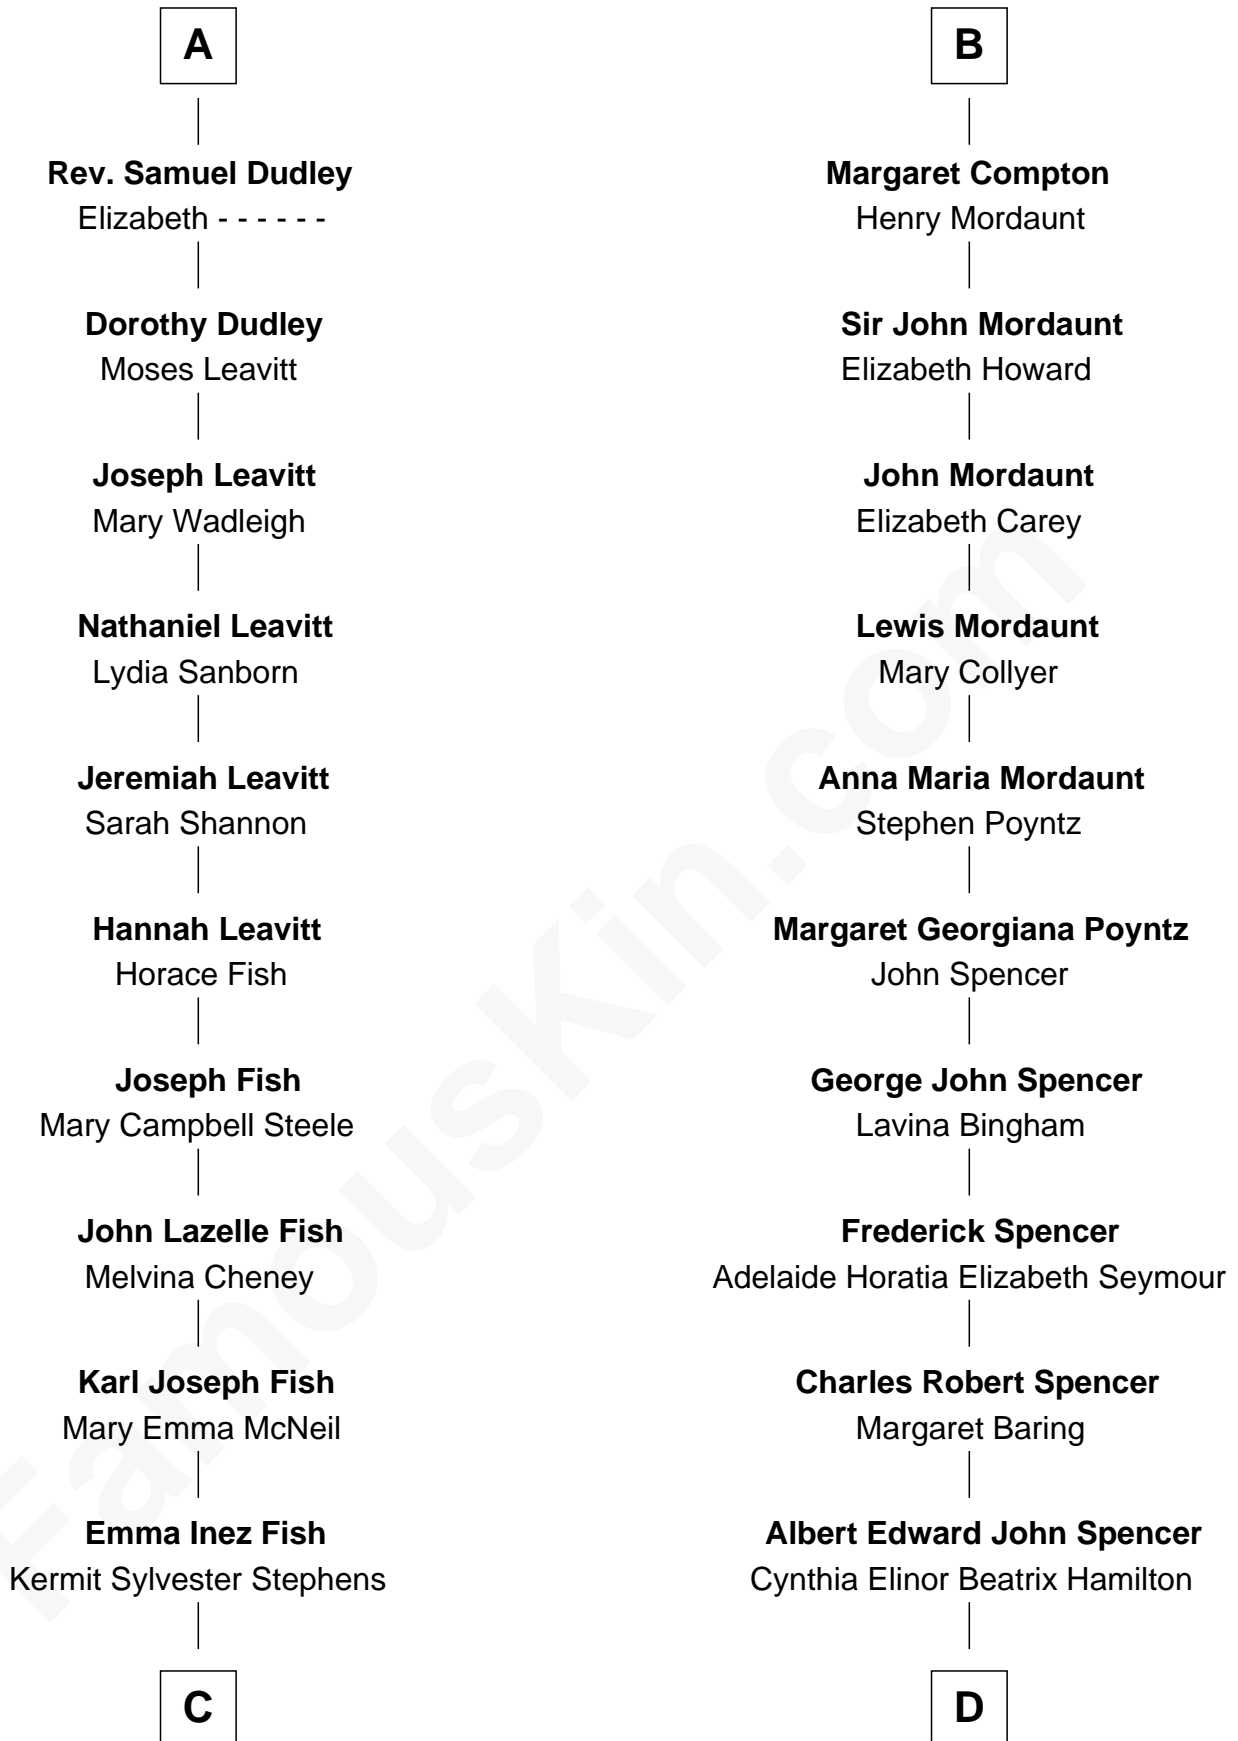

FamousKin.com Relationship Chart of

Keri Russell

TV and Movie Actress

18th cousin 1 time removed of

Prince Harry

Duke of Sussex

Eleanor Holand

*with husband
Edward Cherleton*

Sir Richard Pole

Sir Henry Pole

Jane Neville

Katherine Pole

Sir Francis Hastings

Frances Hastings

Sir Henry Compton

B