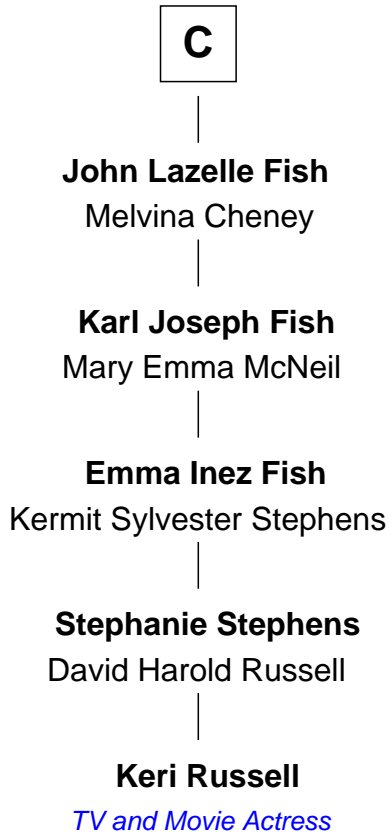

FamousKin.com Relationship Chart of

Keri Russell

TV and Movie Actress

15th cousin 6 times removed of

Harriet Martineau

Author of The Hour and the Man

Henry Plantagenet
Maud de Chaworth

Eleanor Plantagenet

Richard Fitzalan

Alice Fitzalan

Sir Thomas de Holand

Eleanor Holand

Edward Cherleton

Joyce Cherleton

Sir John Tiptoft

Joyce Tiptoft

Sir Edmund Sutton

Sir Edward Sutton

Cecily Willoughby

Sir John Sutton

Cecily Grey

A

Mary Plantagenet

Henry de Percy

Margaret Percy

Sir William Gascoigne

Agnes Gascoigne

Sir Thomas Fairfax

B

FamousKin.com