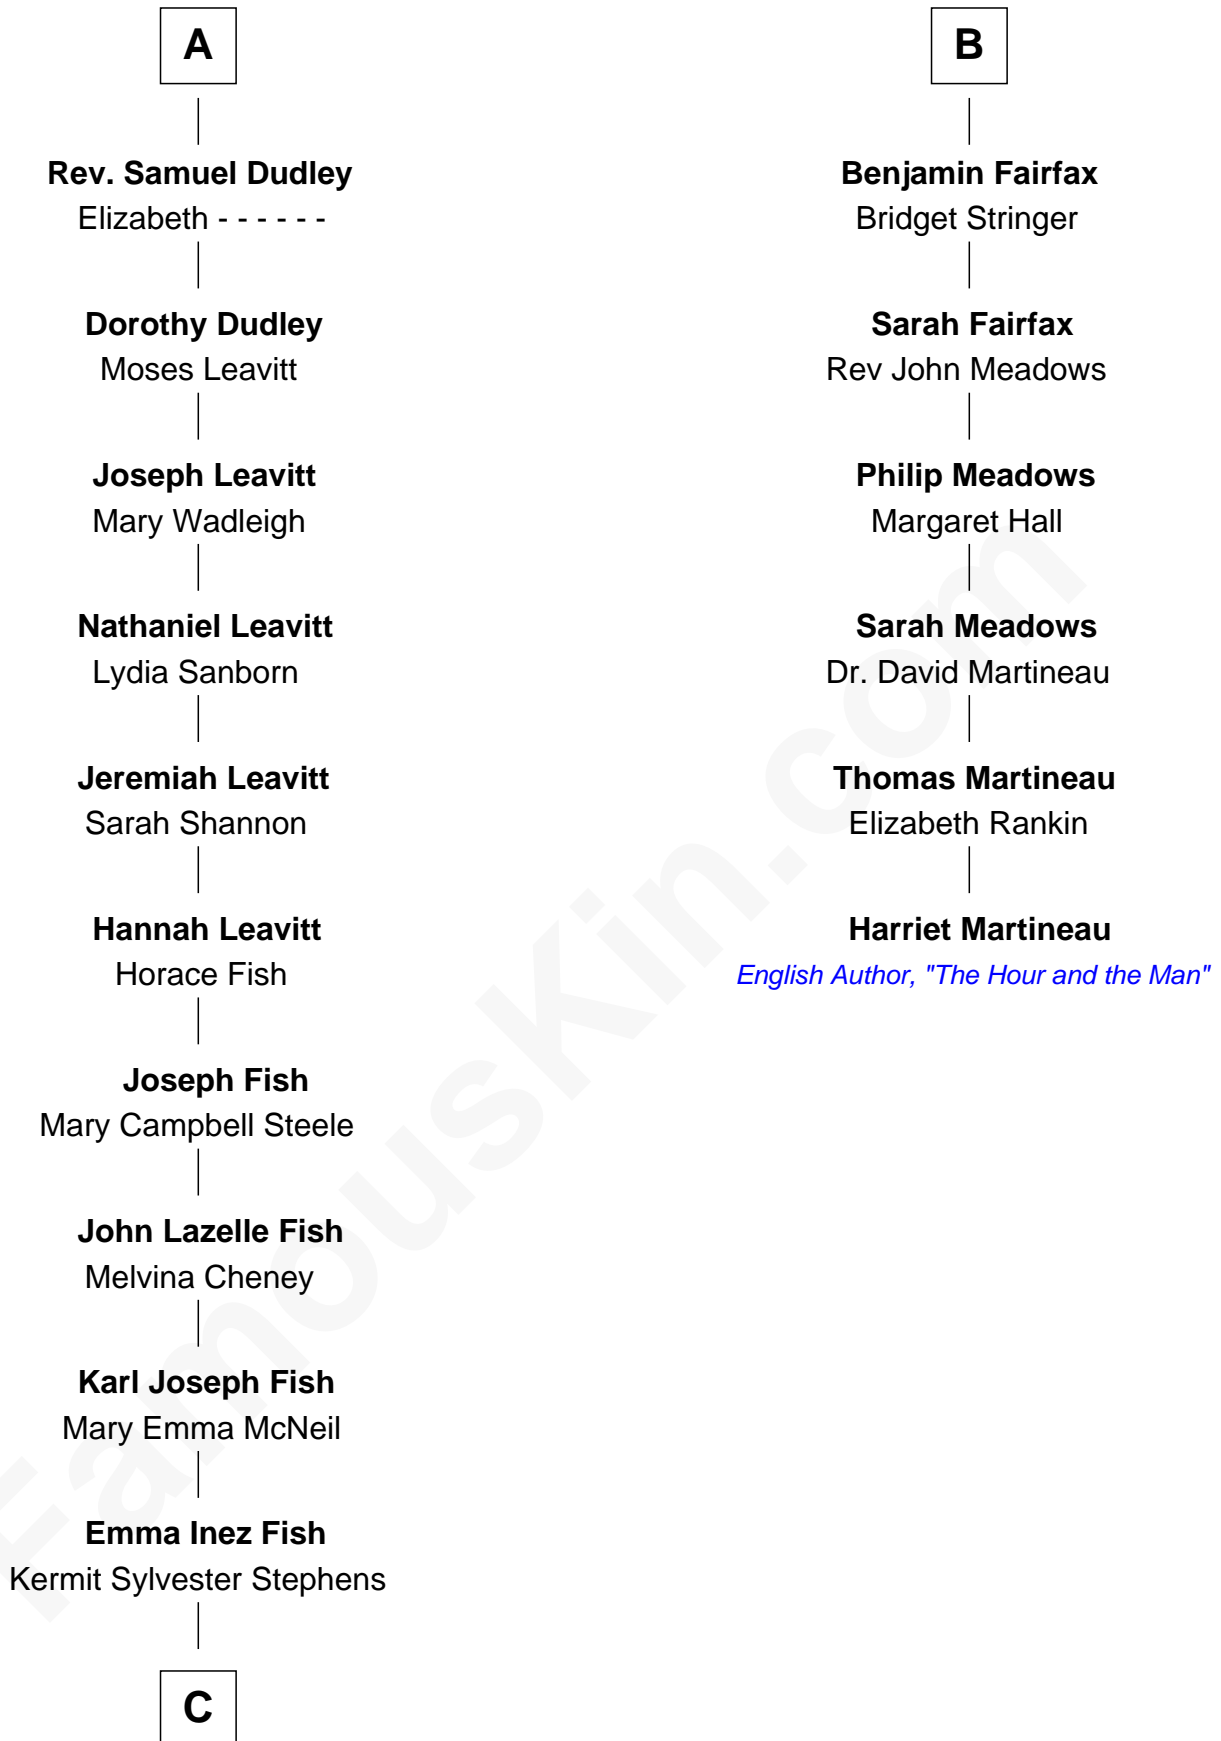

# FamousKin.com Relationship Chart of

**Keri Russell**

*TV and Movie Actress*

12th cousin 6 times removed of

**Harriet Martineau**

*Author of The Hour and the Man*

**Sir Ralph Neville**

Joan Beaufort

**Katherine Neville**  
Sir Thomas Strangeways

**Joan Strangeways**  
Sir William Willoughby

**Cecily Willoughby**  
Sir Edward Sutton

**Sir John Sutton**  
Cecily Grey

**Sir Henry Dudley**  
----- Ashton

Probable

**Roger Dudley**  
Susanna Thorne

**Gov. Thomas Dudley**  
Dorothy York

**A**

**Eleanor Neville**  
Sir Henry Percy

**Sir Henry Percy**  
Eleanor Poynings

**Margaret Percy**  
Sir William Gascoigne

**Agnes Gascoigne**  
Sir Thomas Fairfax

**William Fairfax**  
-----

**John Fairfax**  
Mary Birch

**Rev. Benjamin Fairfax**  
Sarah Galliard

**B**

**C**

Stephanie Stephens

David Harold Russell