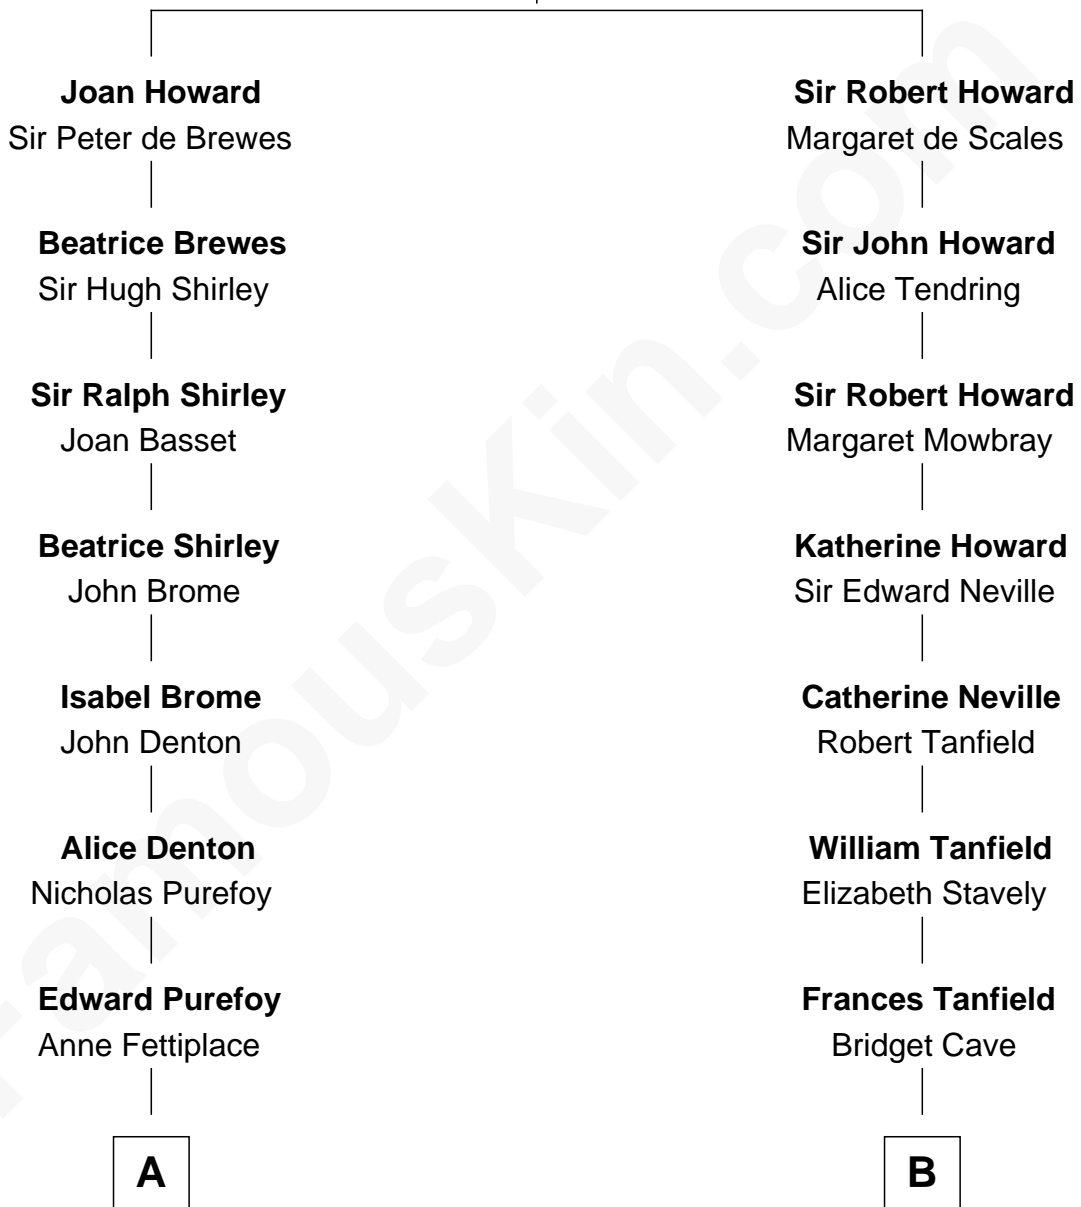

# FamousKin.com Relationship Chart of

**Keri Russell**

*TV and Movie Actress*

15th cousin 6 times removed of

**John Marshall**

*4th Chief Justice of the U.S. Supreme Court*

**Sir John Howard**

Alice de Bois

**C**

—  
**John Lazelle Fish**

Melvina Cheney

—  
**Karl Joseph Fish**

Mary Emma McNeil

—  
**Emma Inez Fish**

Kermit Sylvester Stephens

—  
**Stephanie Stephens**

David Harold Russell

—  
**Keri Russell**

*TV and Movie Actress*