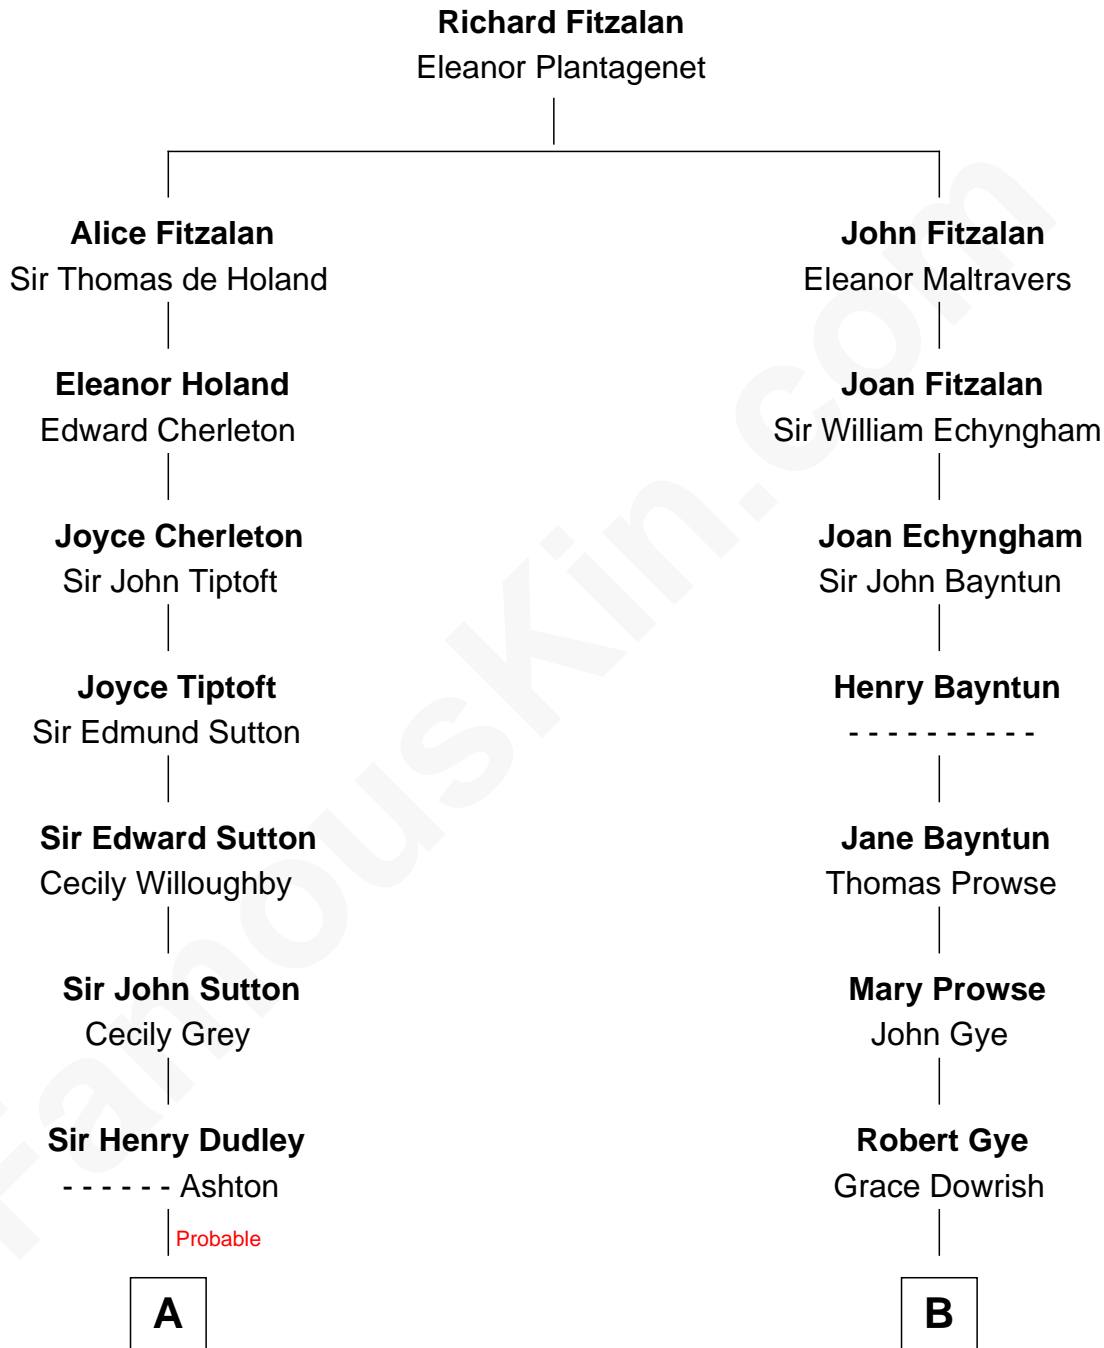

FamousKin.com Relationship Chart of

Keri Russell

TV and Movie Actress

17th cousin 3 times removed of

Endicott Peabody

62nd Governor of Massachusetts

C

—
Karl Joseph Fish
Mary Emma McNeil

—
Emma Inez Fish
Kermit Sylvester Stephens

—
Stephanie Stephens
David Harold Russell

—
Keri Russell
TV and Movie Actress