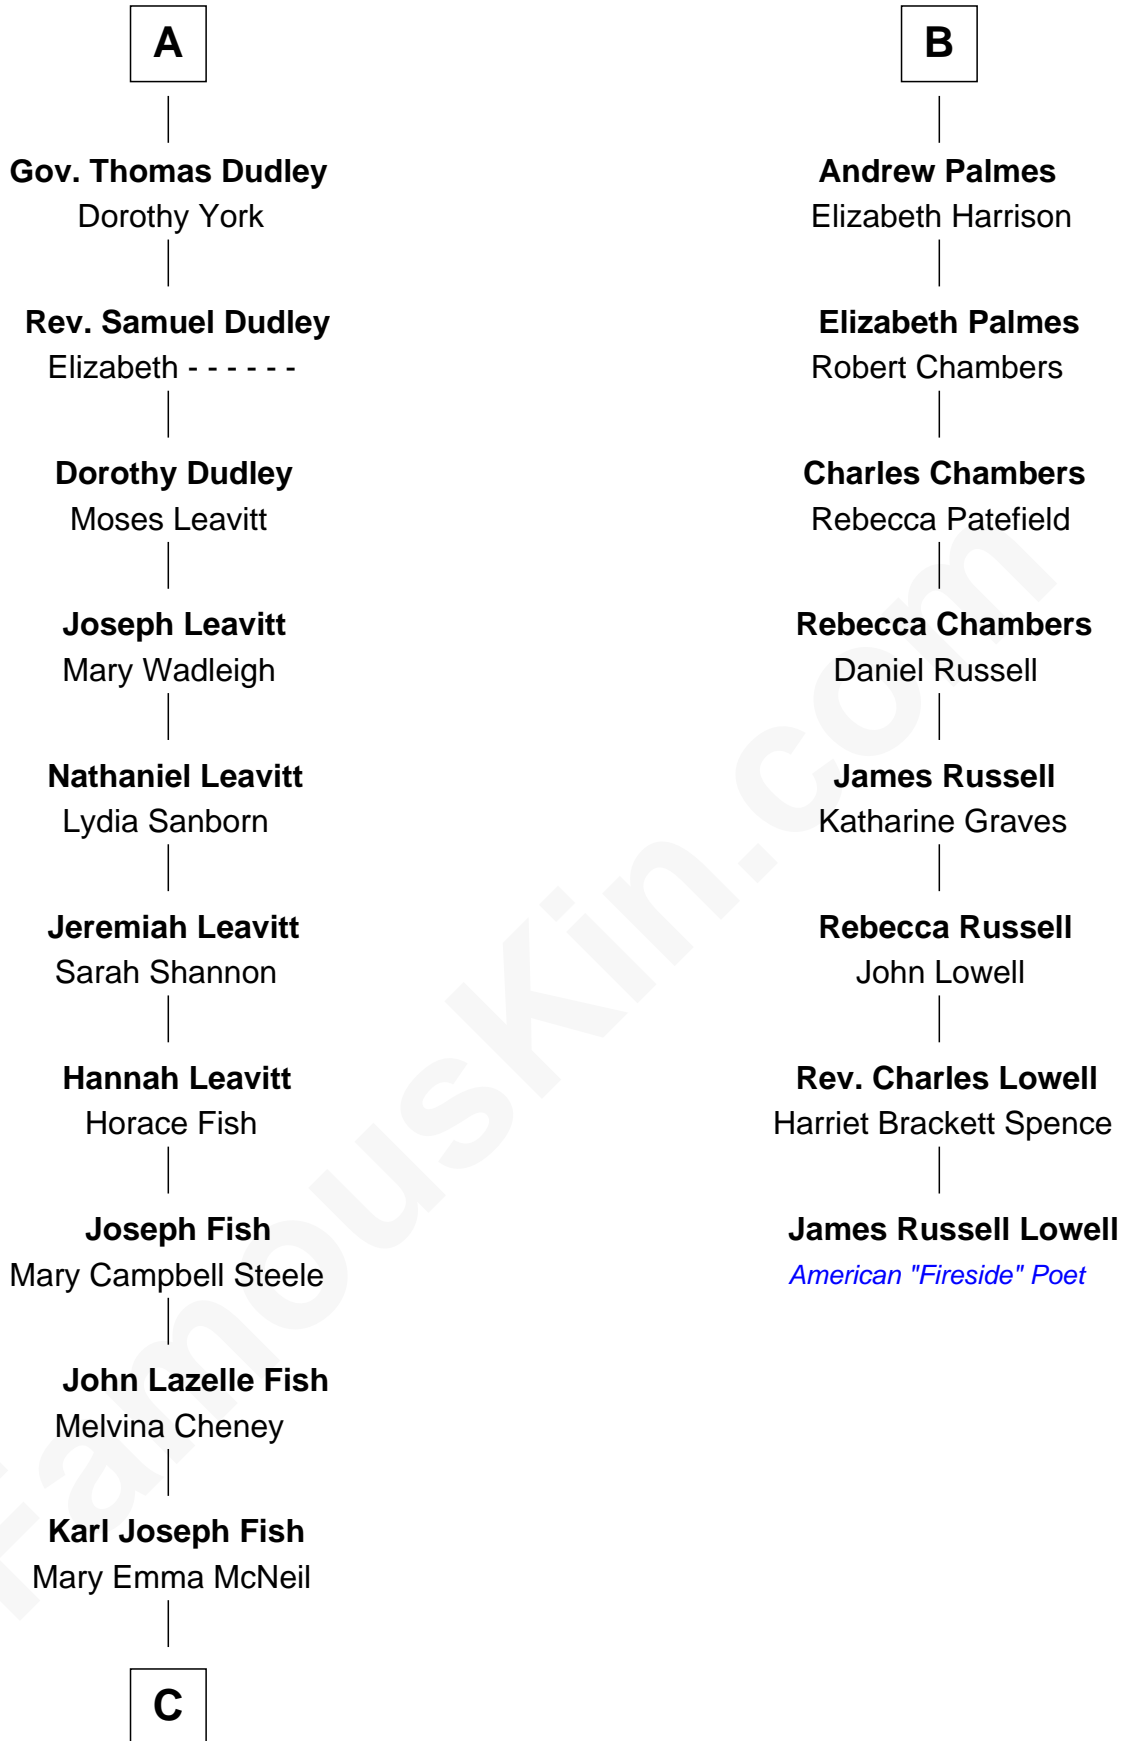

FamousKin.com Relationship Chart of

Keri Russell

TV and Movie Actress

14th cousin 5 times removed of

James Russell Lowell

American "Fireside" Poet

Sir Walter Blount

Sancha de Ayala

Sir Thomas Blount

Margaret de Gresley

Sir Walter Blount

Helena Byron

Sir William Blount

Margaret Echyngham

Elizabeth Blount

Sir Andrews de Windsor

Anne Windsor

Sir Roger Corbet

Margaret Corbet

Sir Francis Palmes

Sir Francis Palmes

Mary Hadnall

B

C