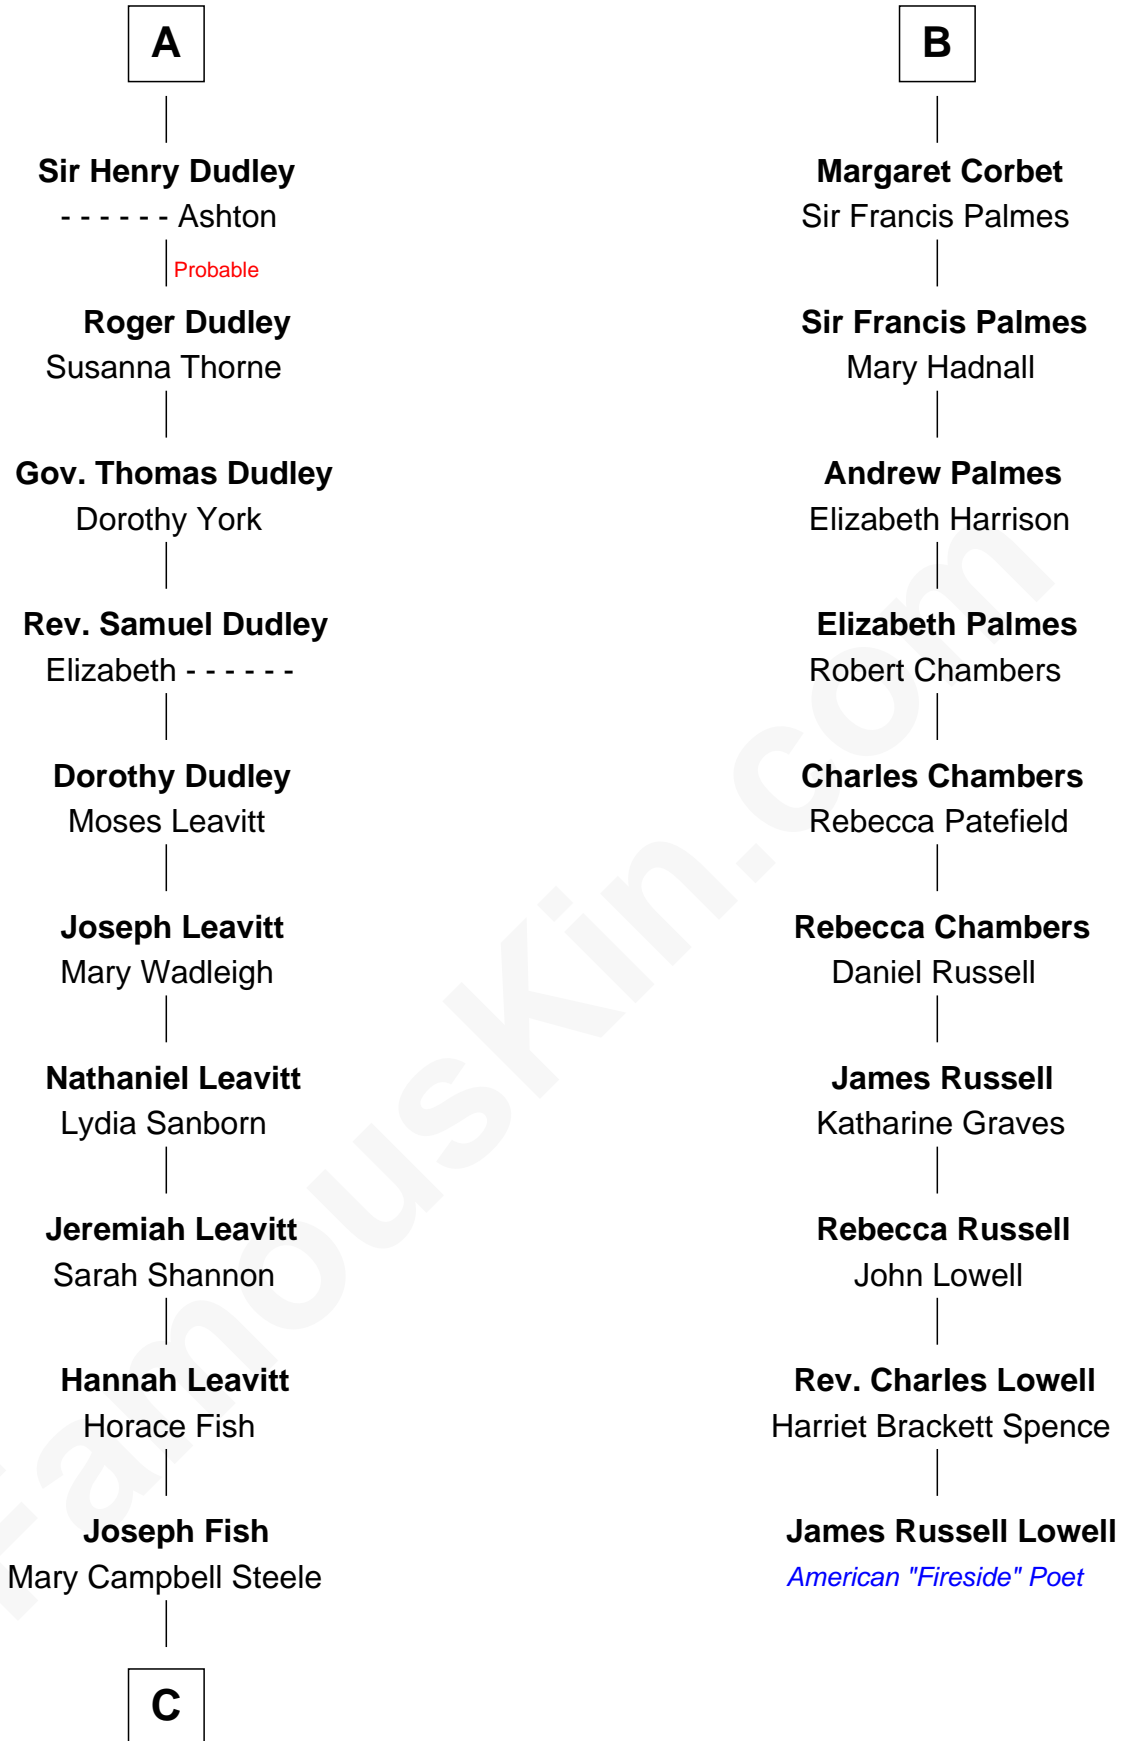

FamousKin.com Relationship Chart of

Keri Russell

TV and Movie Actress

16th cousin 5 times removed of

James Russell Lowell

American "Fireside" Poet

Sir William de Ros
Margery de Badlesmere

Thomas de Ros
Beatrice de Stafford

Margaret de Ros
Sir Reynold Grey

Margaret Grey
Sir William Bonville

William Bonville
Elizabeth Harington

William Bonville
Katherine Neville

Cecily Bonville
Thomas Grey

Cecily Grey
Sir John Sutton

A

Maud de Roos
John de Welles

Anne de Welles
James Butler

James Butler
Joan Beauchamp

Elizabeth Butler
John Talbot

Ann Talbot
Sir Henry Vernon

Elizabeth Vernon
Sir Robert Corbet

Sir Roger Corbet
Anne Windsor

B

C