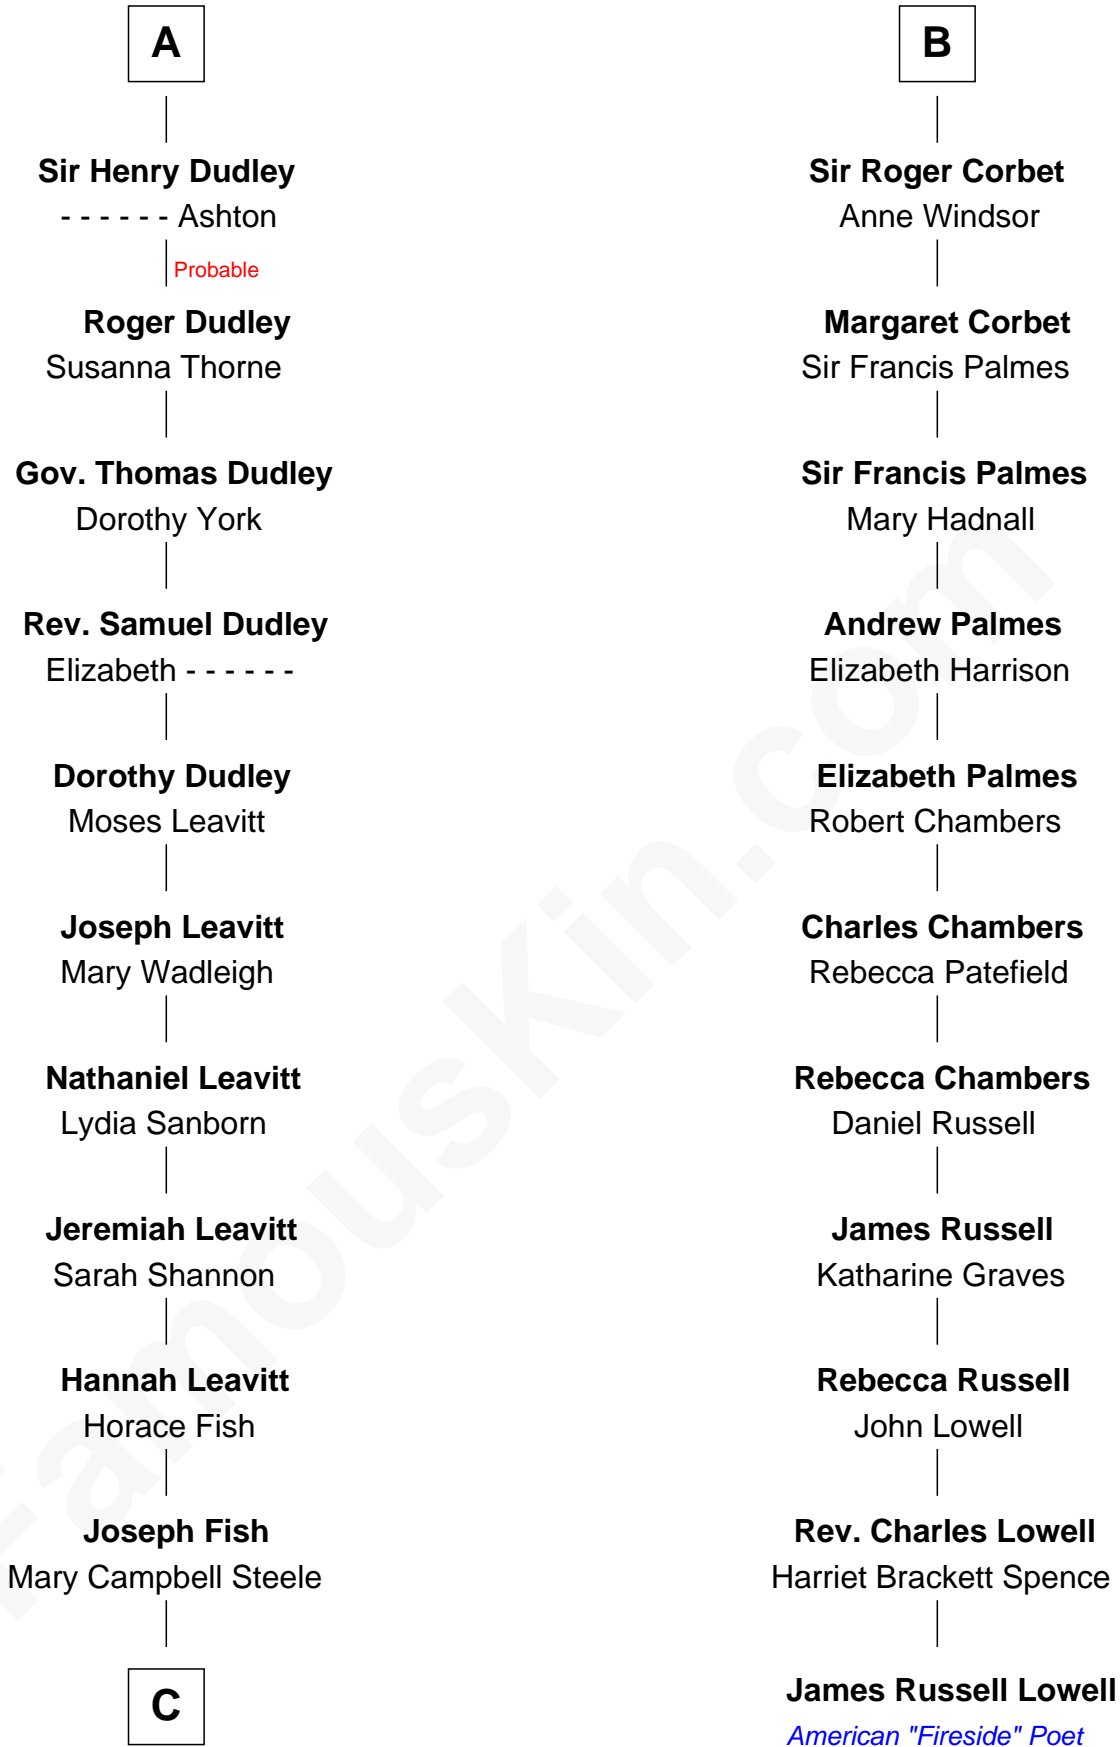

FamousKin.com Relationship Chart of

Keri Russell

TV and Movie Actress

17th cousin 4 times removed of

James Russell Lowell

American "Fireside" Poet

Ralph de Stafford

Margaret de Audley

Sir Walter Devereux

Elizabeth Devereux

Sir Richard Corbet

Sir Robert Corbet

Elizabeth Vernon

B

C

—
John Lazelle Fish

Melvina Cheney

—
Karl Joseph Fish

Mary Emma McNeil

—
Emma Inez Fish

Kermit Sylvester Stephens

—
Stephanie Stephens

David Harold Russell

—
Keri Russell