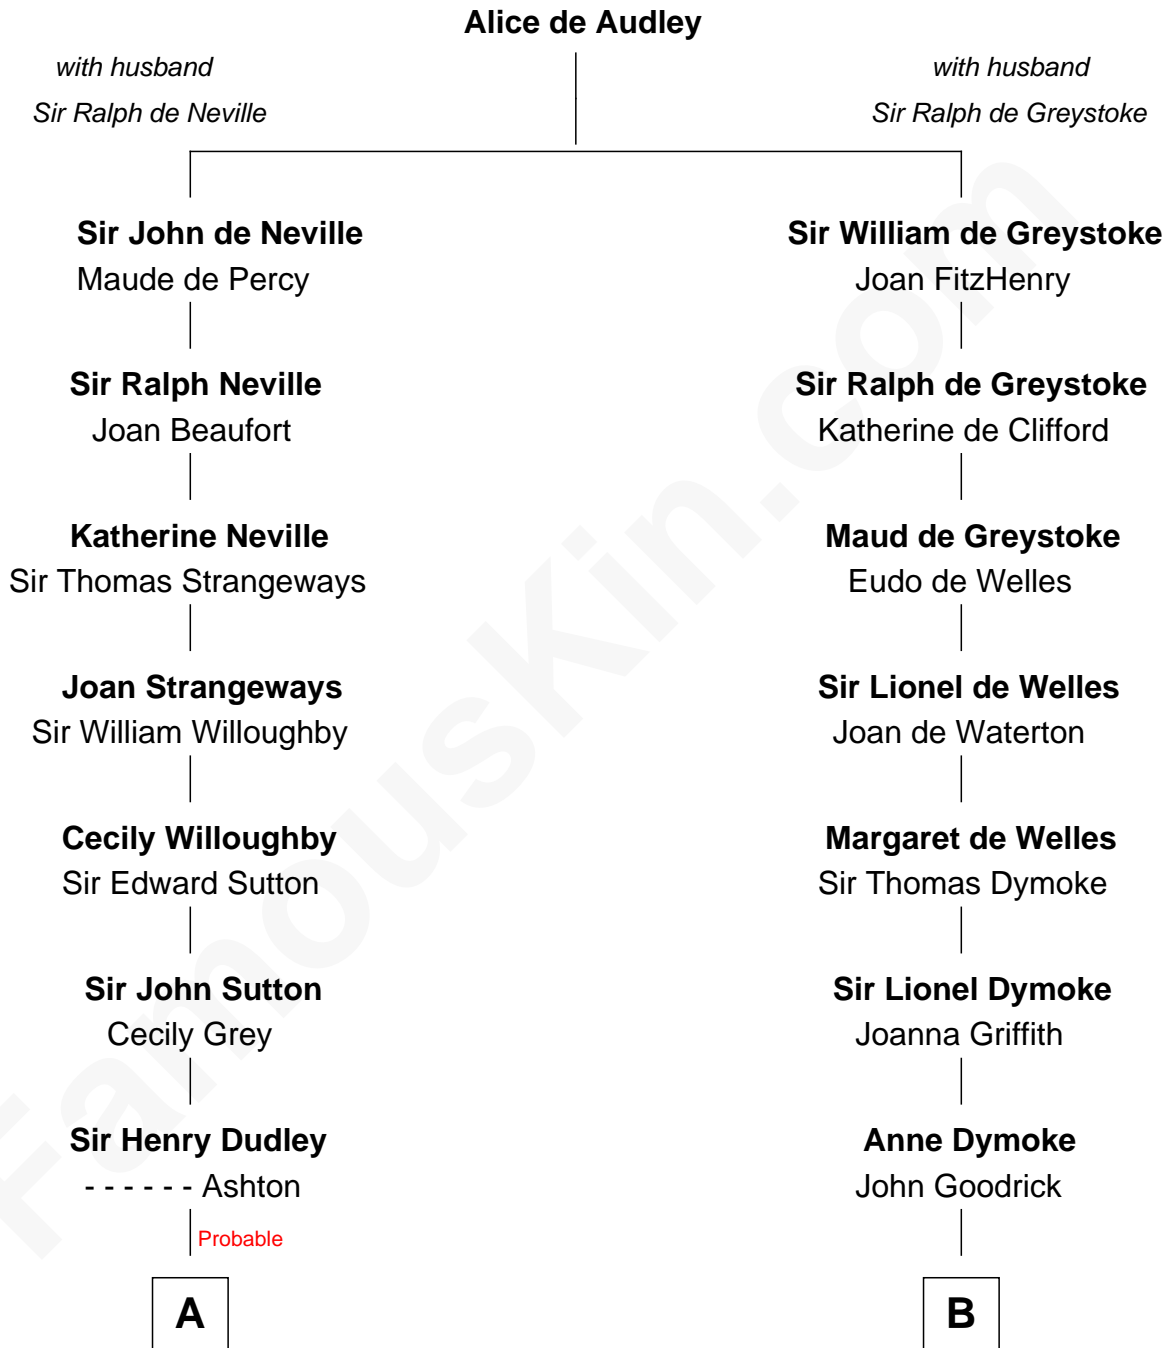

# FamousKin.com Relationship Chart of

**Keri Russell**

*TV and Movie Actress*

16th cousin 4 times removed of

**Ichabod Goodwin**

*27th Governor of New Hampshire*

**C**

—  
**Karl Joseph Fish**  
Mary Emma McNeil

—  
**Emma Inez Fish**  
Kermit Sylvester Stephens

—  
**Stephanie Stephens**  
David Harold Russell

—  
**Keri Russell**  
*TV and Movie Actress*

FamousKin.com