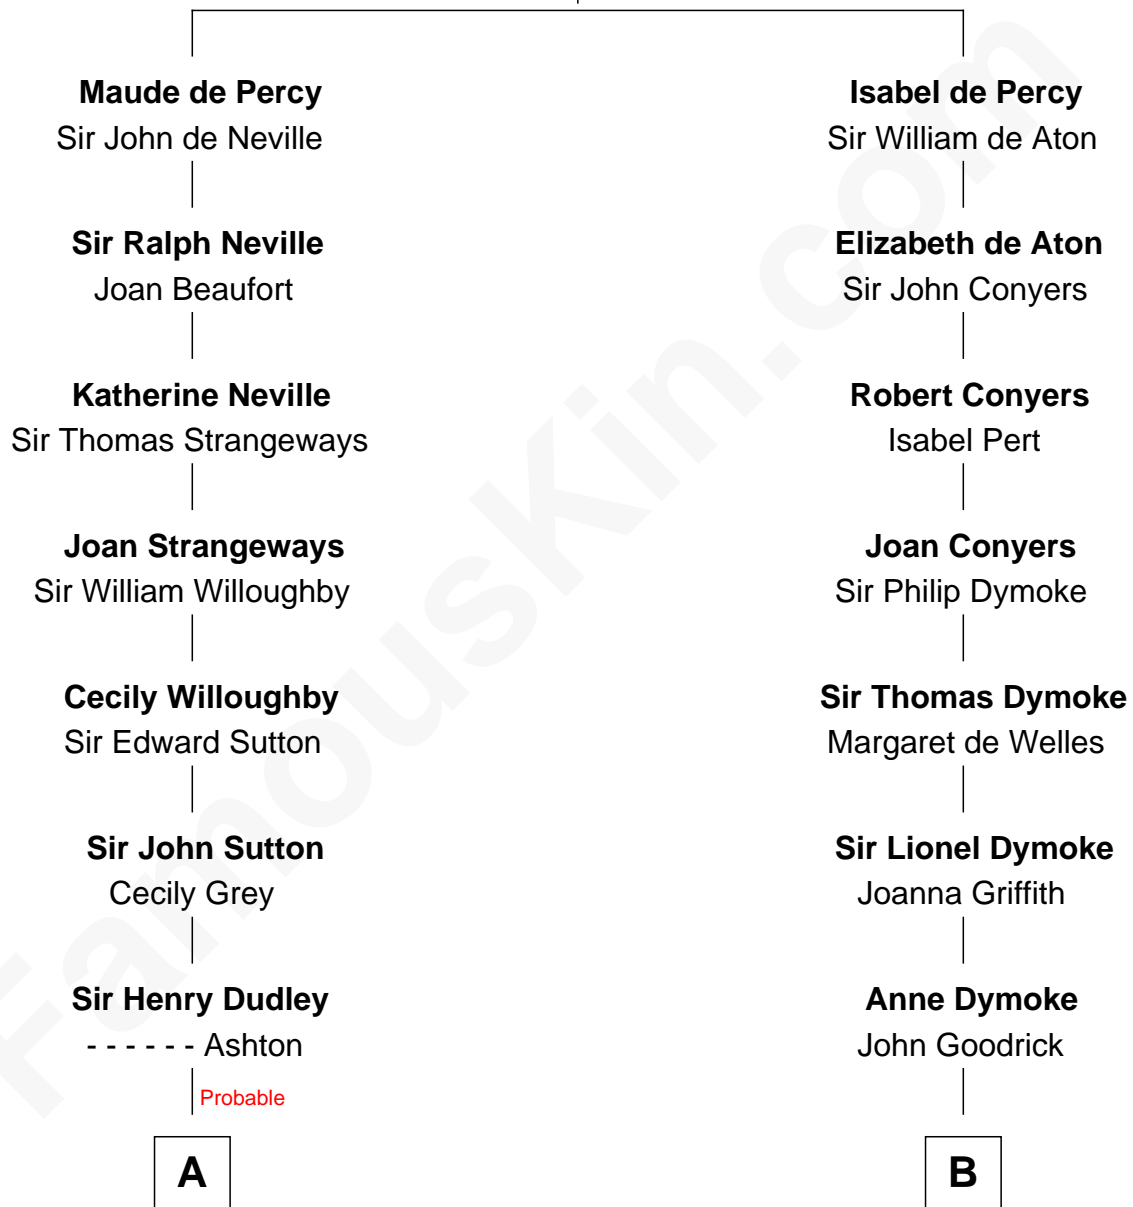

FamousKin.com Relationship Chart of

Keri Russell

TV and Movie Actress

16th cousin 4 times removed of

Ichabod Goodwin

27th Governor of New Hampshire

Sir Henry de Percy

Idoine de Clifford

C

—
Karl Joseph Fish
Mary Emma McNeil

—
Emma Inez Fish
Kermit Sylvester Stephens

—
Stephanie Stephens
David Harold Russell

—
Keri Russell
TV and Movie Actress

FamousKin.com