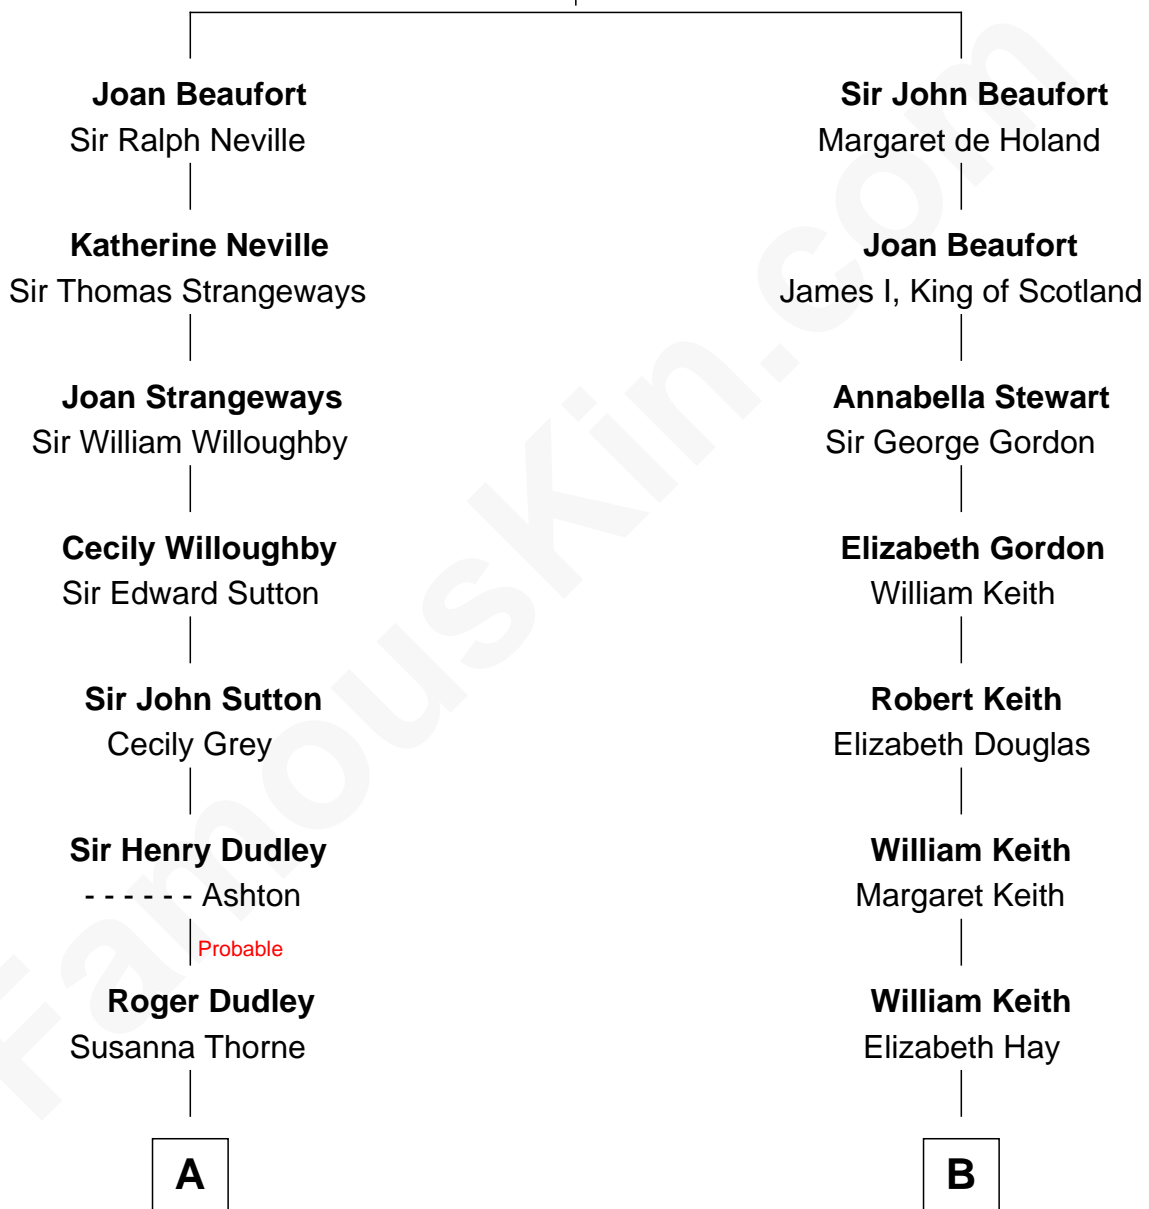

FamousKin.com Relationship Chart of

Keri Russell

TV and Movie Actress

19th cousin of

Wernher von Braun

Rocket Scientist

John of Gaunt

Katherine Roet

C

Emma Inez Fish
Kermit Sylvester Stephens

Stephanie Stephens
David Harold Russell

Keri Russell
TV and Movie Actress

D

Marie Eleonore Dorothea von Below
Wernher von Quistorp

Emmy von Quistorp
Magnus von Braun