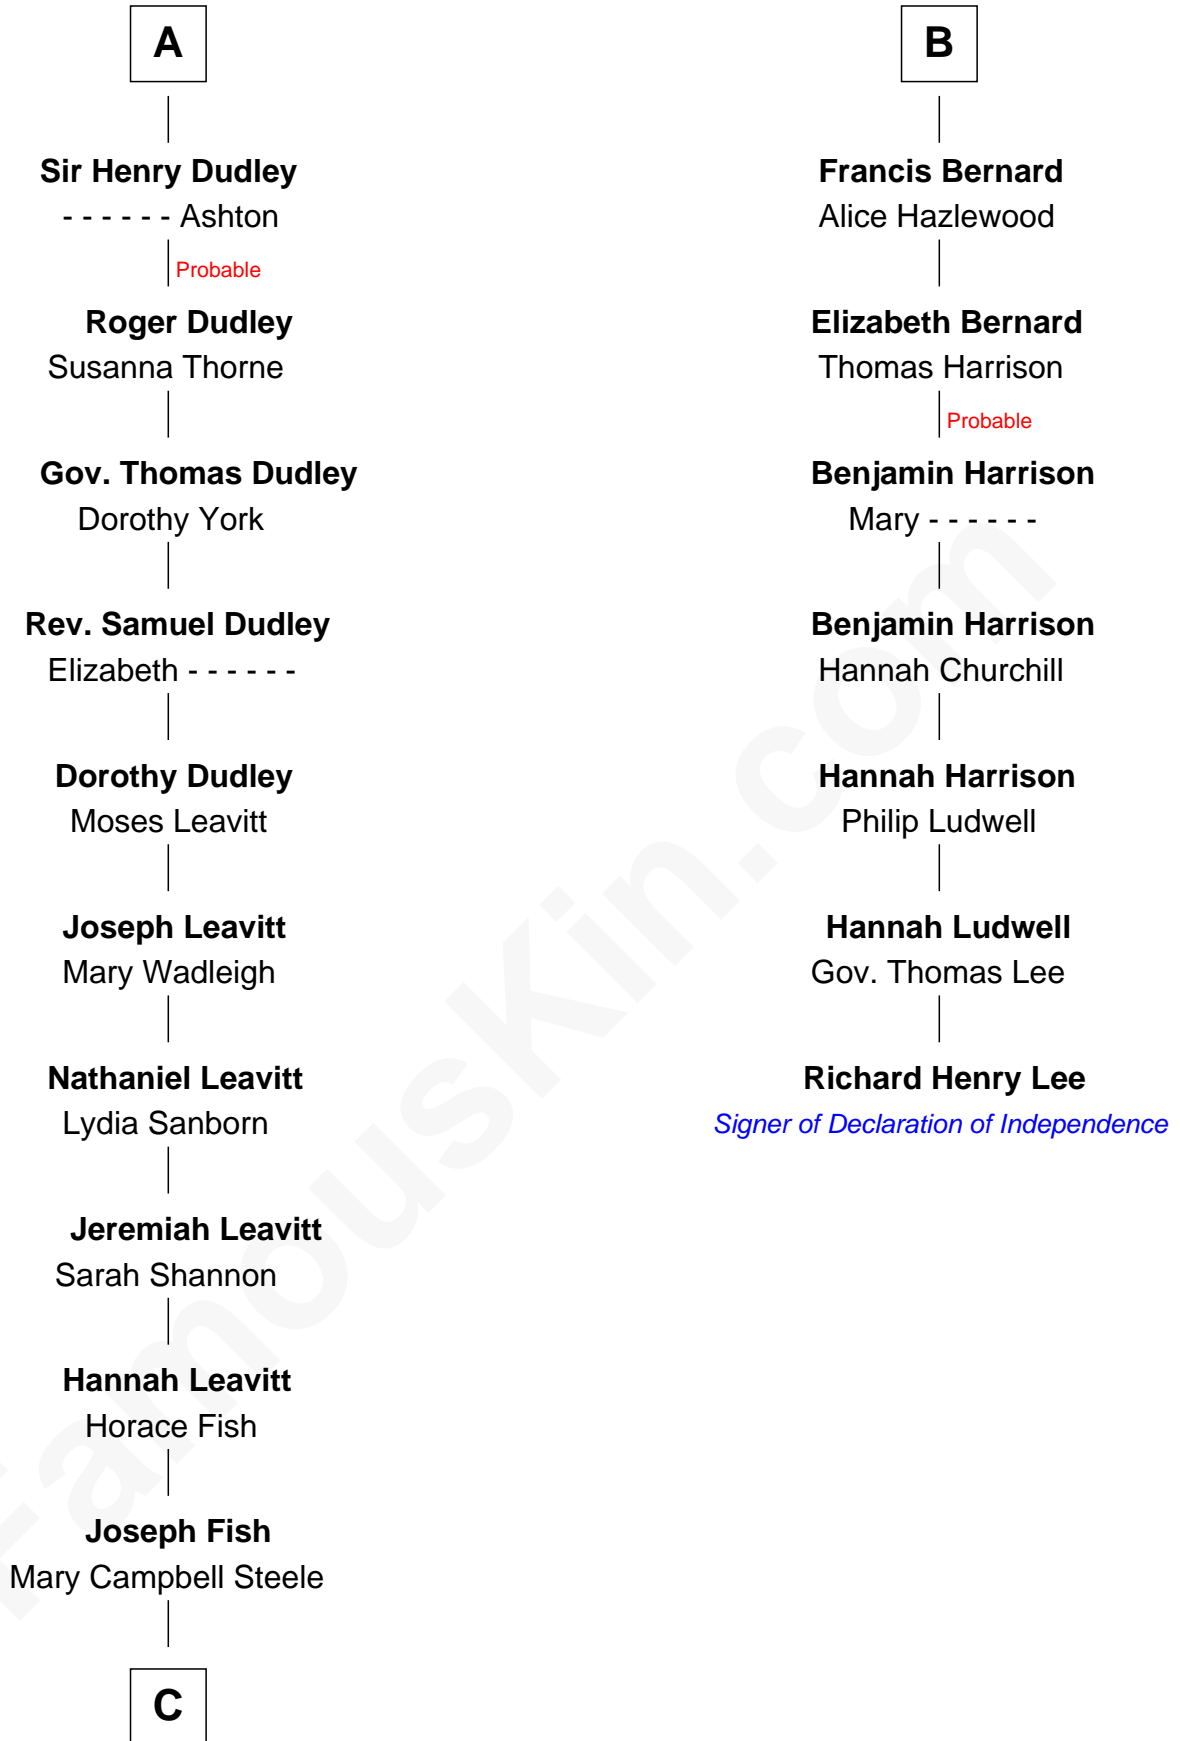

# FamousKin.com Relationship Chart of

**Keri Russell**

*TV and Movie Actress*

13th cousin 8 times removed of

**Richard Henry Lee**

*Signer of the Declaration of Independence*

**Sir William de Ros**  
Margery de Badlesmere

**Thomas de Ros**  
Beatrice de Stafford

**Margaret de Ros**  
Sir Reynold Grey

**Margaret Grey**  
Sir William Bonville

**William Bonville**  
Elizabeth Harington

**William Bonville**  
Katherine Neville

**Cecily Bonville**  
Thomas Grey

**Cecily Grey**  
Sir John Sutton

**A**

**Maud de Roos**  
John de Welles

**Margery de Welles**  
Stephen le Scrope

**John le Scrope**  
Elizabeth Chaworth

**Elizabeth le Scrope**  
Sir Henry le Scrope

**Margaret Scrope**  
John Bernard

**John Bernard**  
Margaret Daundelyn

**John Bernard**  
Cecily Muscote

**B**

**C**

—  
**John Lazelle Fish**

Melvina Cheney

—  
**Karl Joseph Fish**