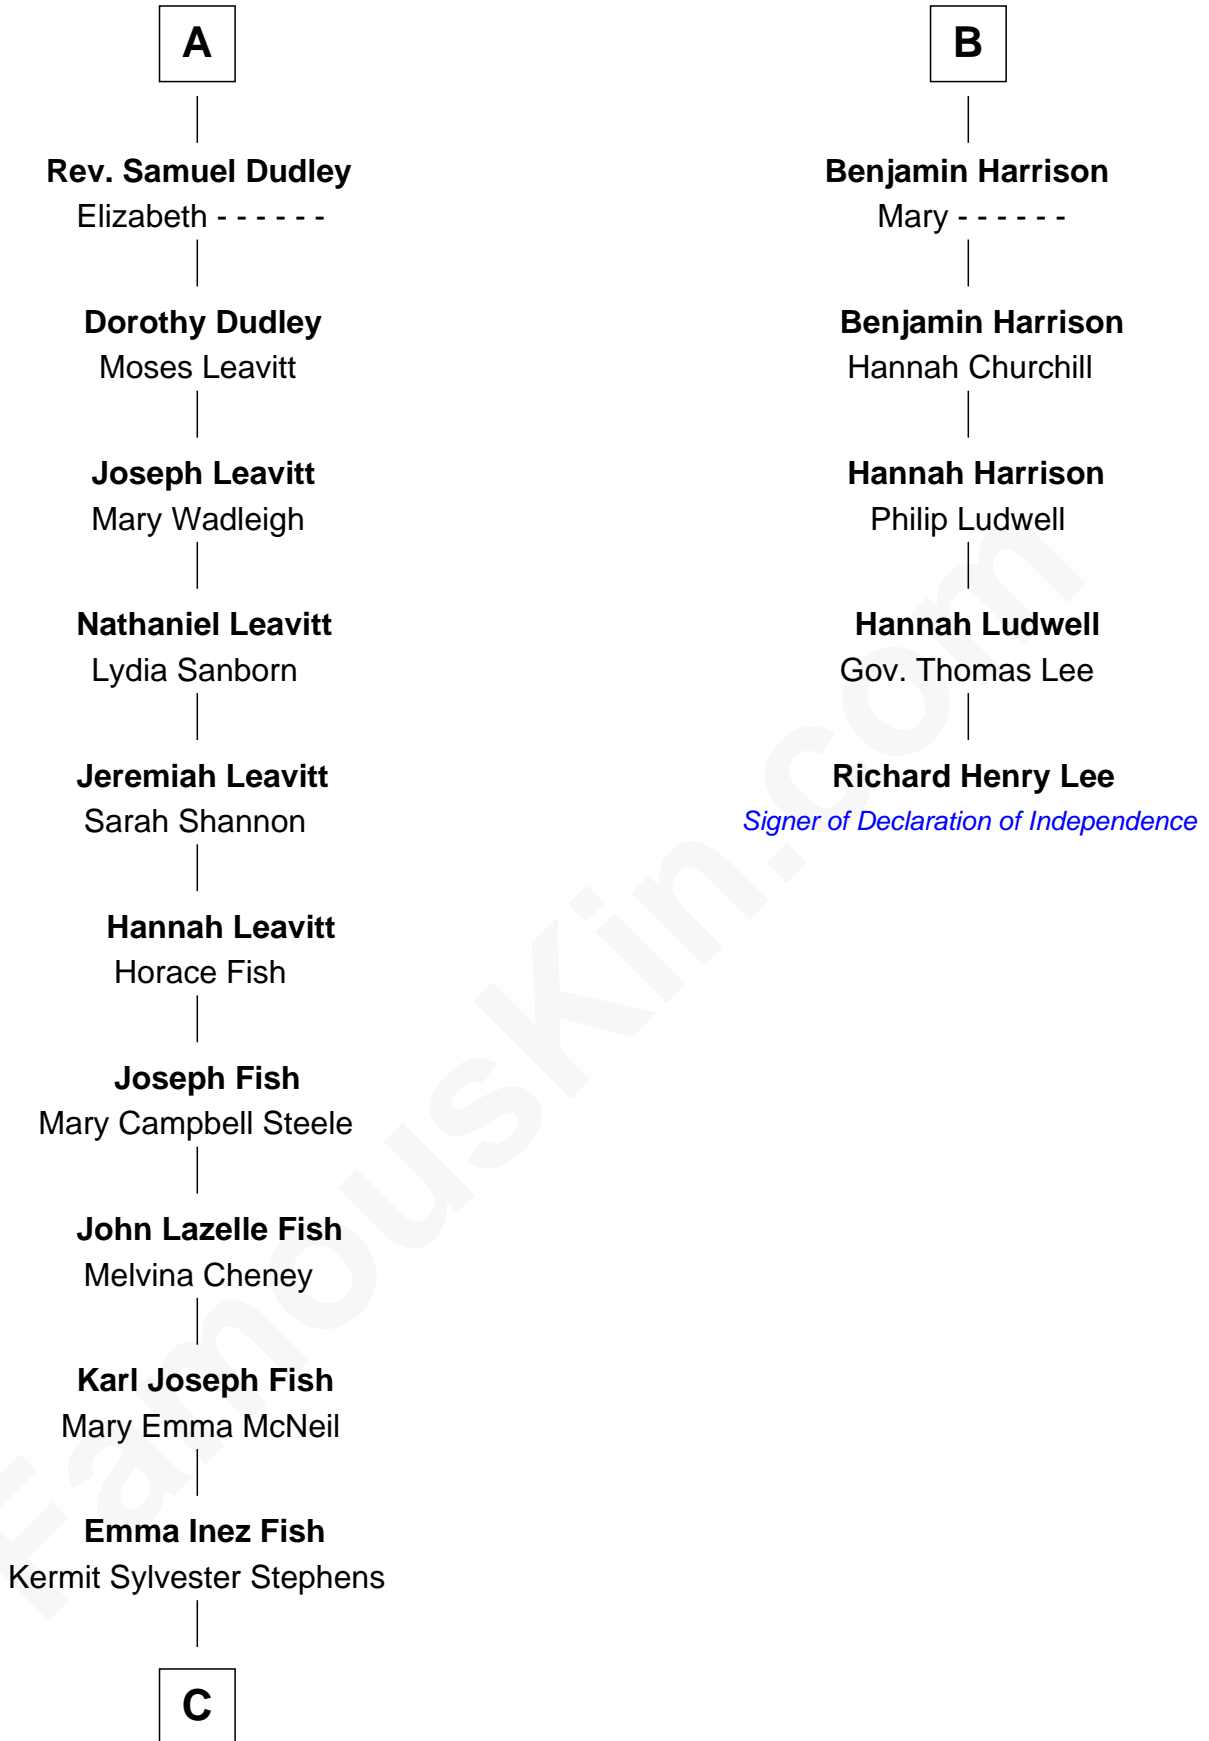

FamousKin.com Relationship Chart of

Keri Russell

TV and Movie Actress

11th cousin 7 times removed of

Richard Henry Lee

Signer of the Declaration of Independence

Sir Ralph Neville

*with wife
Joan Beaufort*

*with wife
Margaret de Stafford*

Katherine Neville
Sir Thomas Strangeways

Margaret de Neville
Sir Richard Scrope

Joan Strangeways
Sir William Willoughby

Sir Henry le Scrope
Elizabeth le Scrope

Cecily Willoughby
Sir Edward Sutton

Margaret Scrope
John Bernard

Sir John Sutton
Cecily Grey

John Bernard
Margaret Daundelyn

Sir Henry Dudley
----- Ashton

John Bernard
Cecily Muscote

Probable

Roger Dudley
Susanna Thorne

Francis Bernard
Alice Hazlewood

Gov. Thomas Dudley
Dorothy York

Elizabeth Bernard
Thomas Harrison

Probable

A

B

C

Stephanie Stephens

David Harold Russell