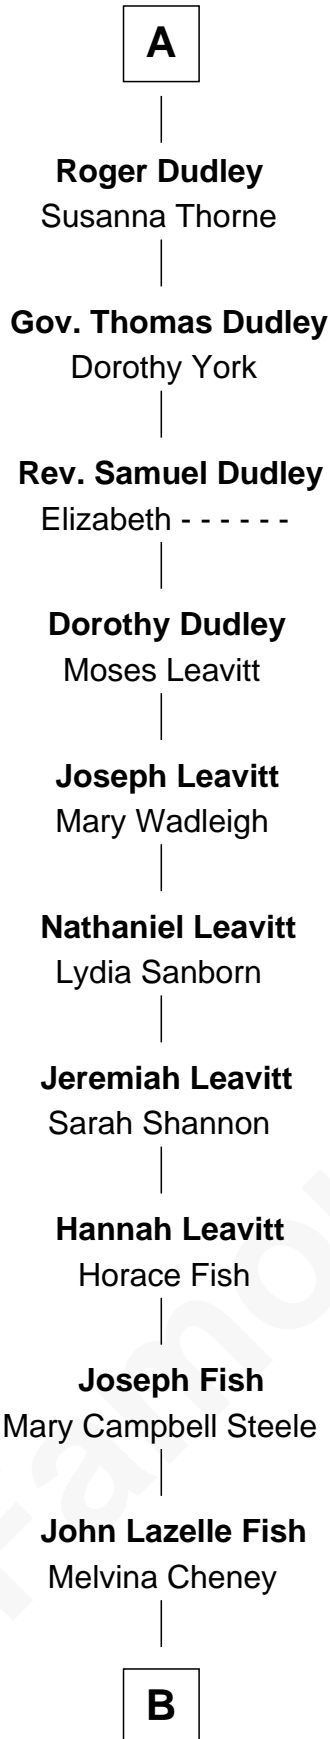

FamousKin.com Relationship Chart of

Keri Russell

TV and Movie Actress

5th cousin 15 times removed of

Anne Boleyn

2nd Wife of King Henry VIII

Sir Reynold de Grey
Eleanor le Strange

Sir Reynold Grey
Margaret de Ros

Margaret Grey
Sir William Bonville

William Bonville
Elizabeth Harington

William Bonville
Katherine Neville

Cecily Bonville
Thomas Grey

Cecily Grey
Sir John Sutton

Sir Henry Dudley
----- Ashton

Probable

A

Ida Grey

John Cokayne

Elizabeth Cokayne
Sir Laurence Cheney

Elizabeth Cheney
Sir Frederick Tilney

Elizabeth Tilney
Sir Thomas Howard

Elizabeth Howard
Thomas Boleyn

Anne Boleyn

Wife of King Henry VIII

B

—
Karl Joseph Fish
Mary Emma McNeil

—
Emma Inez Fish
Kermit Sylvester Stephens

—
Stephanie Stephens
David Harold Russell

—
Keri Russell
TV and Movie Actress