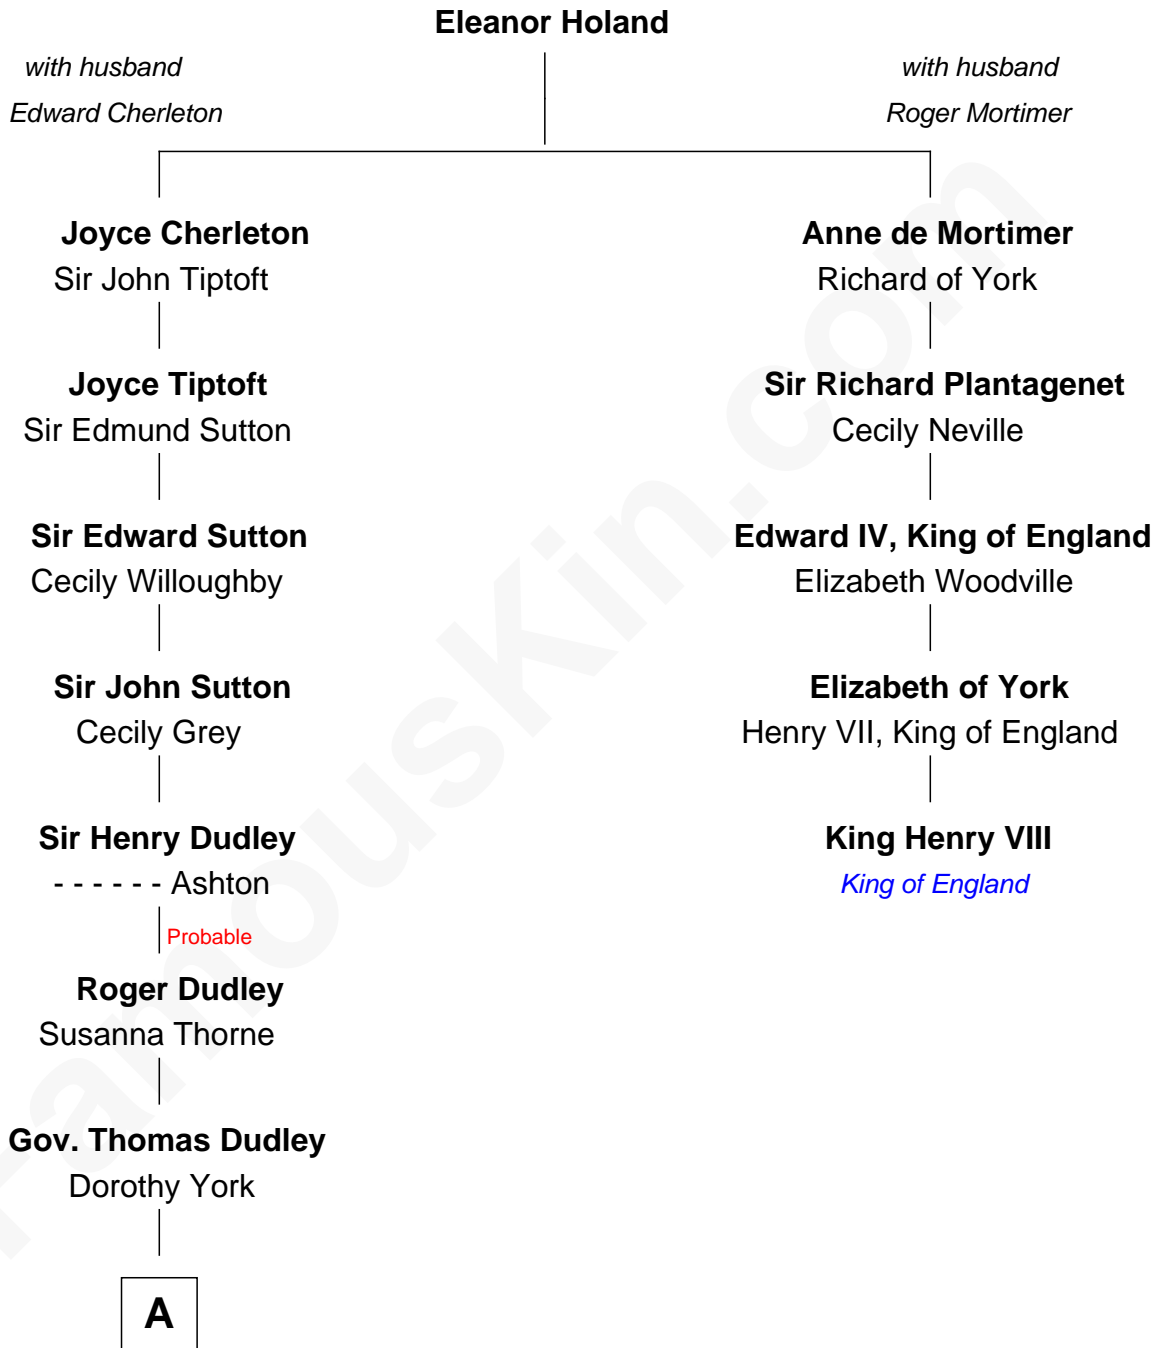

# FamousKin.com Relationship Chart of

**Keri Russell**

*TV and Movie Actress*

4th cousin 14 times removed of

**King Henry VIII**

*King of England*

**B**

Stephanie Stephens

David Harold Russell

**Keri Russell**

*TV and Movie Actress*

FamousKin.com