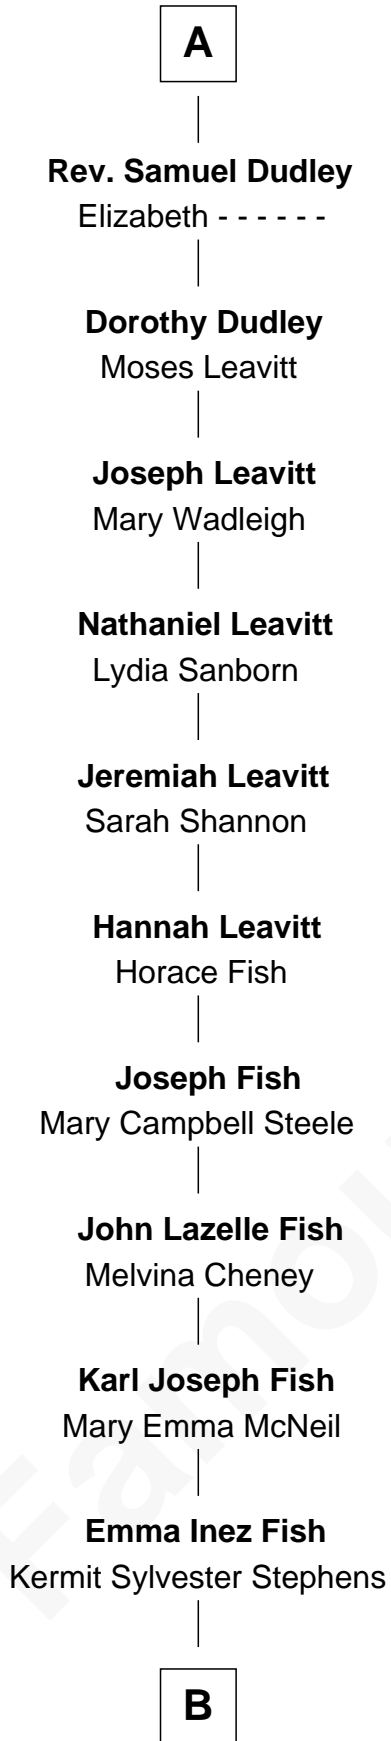

# FamousKin.com Relationship Chart of

**Keri Russell**

*TV and Movie Actress*

3rd cousin 15 times removed of

**King Henry VIII**

*King of England*

**Sir Ralph Neville**

Joan Beaufort

**Katherine Neville**  
Sir Thomas Strangeways

**Joan Strangeways**  
Sir William Willoughby

**Cecily Willoughby**  
Sir Edward Sutton

**Sir John Sutton**  
Cecily Grey

**Sir Henry Dudley**  
----- Ashton

Probable

**Roger Dudley**  
Susanna Thorne

**Gov. Thomas Dudley**  
Dorothy York

A

**Cecily Neville**

Sir Richard Plantagenet

**Edward IV, King of England**

Elizabeth Woodville

**Elizabeth of York**

Henry VII, King of England

**King Henry VIII**

*King of England*

**B**

Stephanie Stephens

David Harold Russell

**Keri Russell**