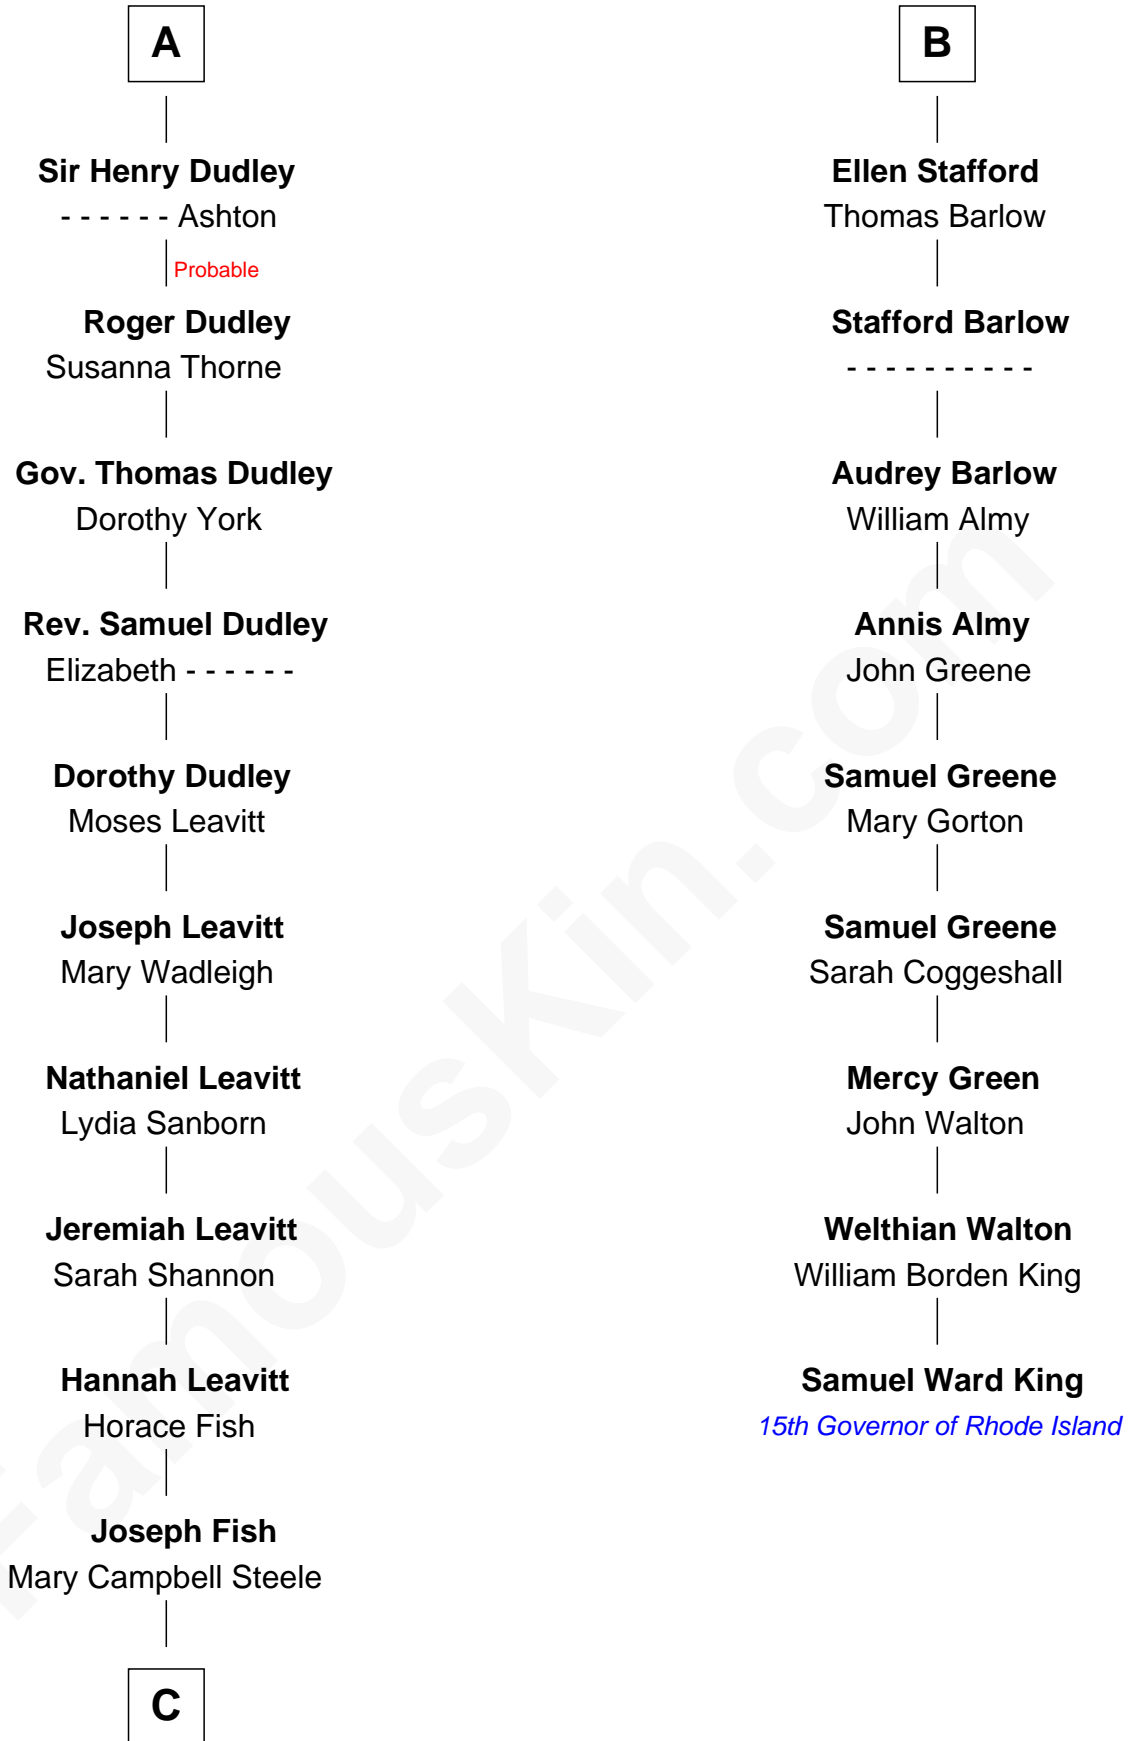

# FamousKin.com Relationship Chart of

**Keri Russell**

*TV and Movie Actress*

15th cousin 6 times removed of

**Samuel Ward King**

*15th Governor of Rhode Island*

**C**

**John Lazelle Fish**

Melvina Cheney

**Karl Joseph Fish**

Mary Emma McNeil

**Emma Inez Fish**

Kermit Sylvester Stephens

**Stephanie Stephens**

David Harold Russell

**Keri Russell**