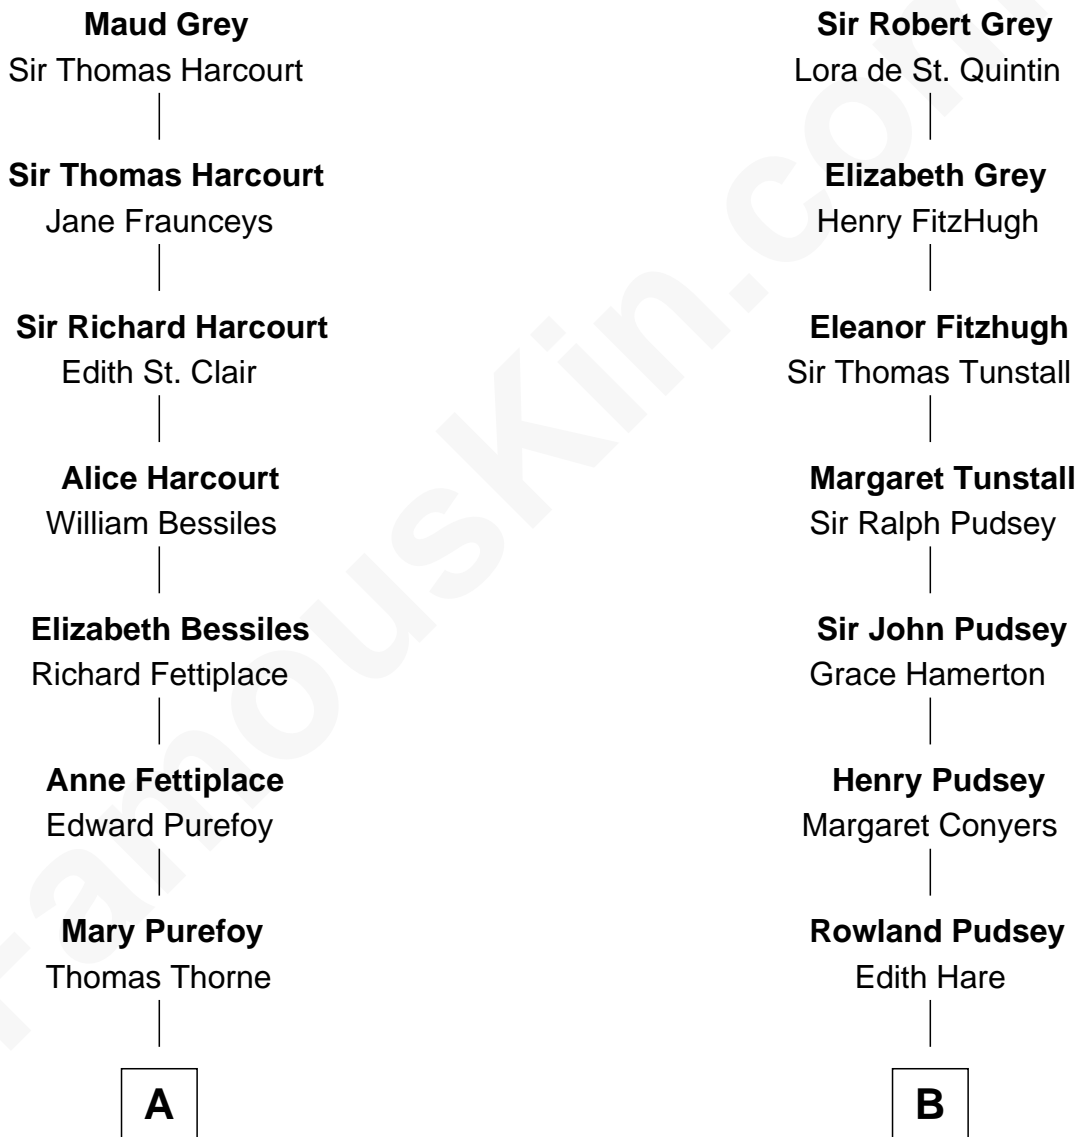

FamousKin.com Relationship Chart of

Keri Russell

TV and Movie Actress

15th cousin 5 times removed of

Francis Lightfoot Lee

Signer of the Declaration of Independence

Sir John Grey

Avice Marmion

C

—
Karl Joseph Fish
Mary Emma McNeil

—
Emma Inez Fish
Kermit Sylvester Stephens

—
Stephanie Stephens
David Harold Russell

—
Keri Russell
TV and Movie Actress

FamousKin.com