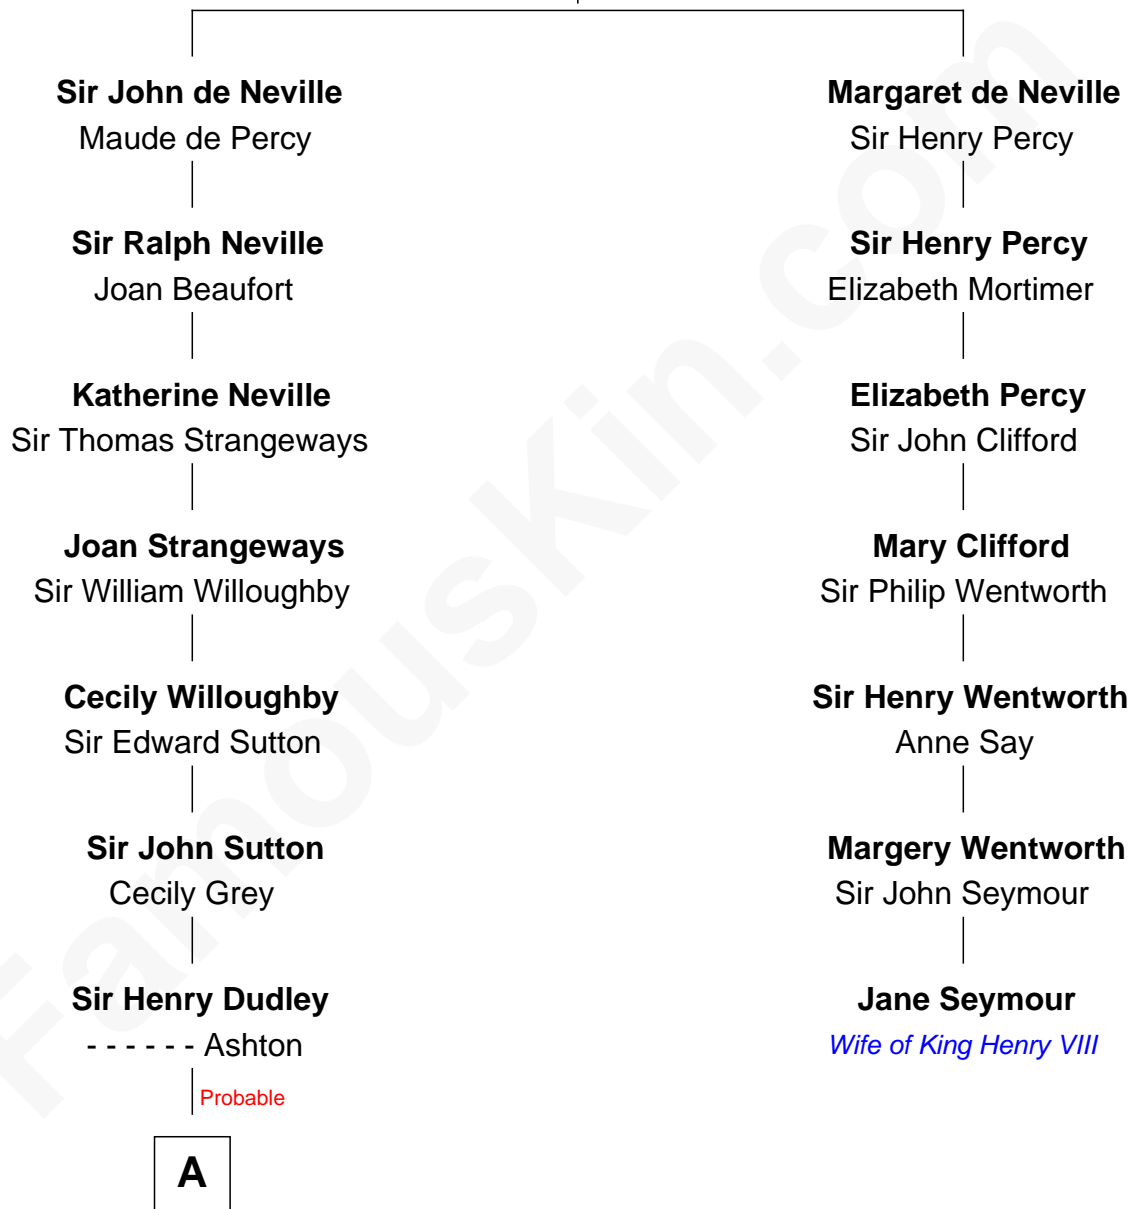

# FamousKin.com Relationship Chart of

**Keri Russell**

*TV and Movie Actress*

6th cousin 14 times removed of

**Jane Seymour**

*3rd Wife of King Henry VIII*

**Sir Ralph de Neville**

Alice de Audley

**A**

**A**

**Roger Dudley**  
Susanna Thorne

**Gov. Thomas Dudley**  
Dorothy York

**Rev. Samuel Dudley**  
Elizabeth - - - - -

**Dorothy Dudley**  
Moses Leavitt

**Joseph Leavitt**  
Mary Wadleigh

**Nathaniel Leavitt**  
Lydia Sanborn

**Jeremiah Leavitt**  
Sarah Shannon

**Hannah Leavitt**  
Horace Fish

**Joseph Fish**  
Mary Campbell Steele

**John Lazelle Fish**  
Melvina Cheney

**B**

**B**

—  
**Karl Joseph Fish**  
Mary Emma McNeil

—  
**Emma Inez Fish**  
Kermit Sylvester Stephens