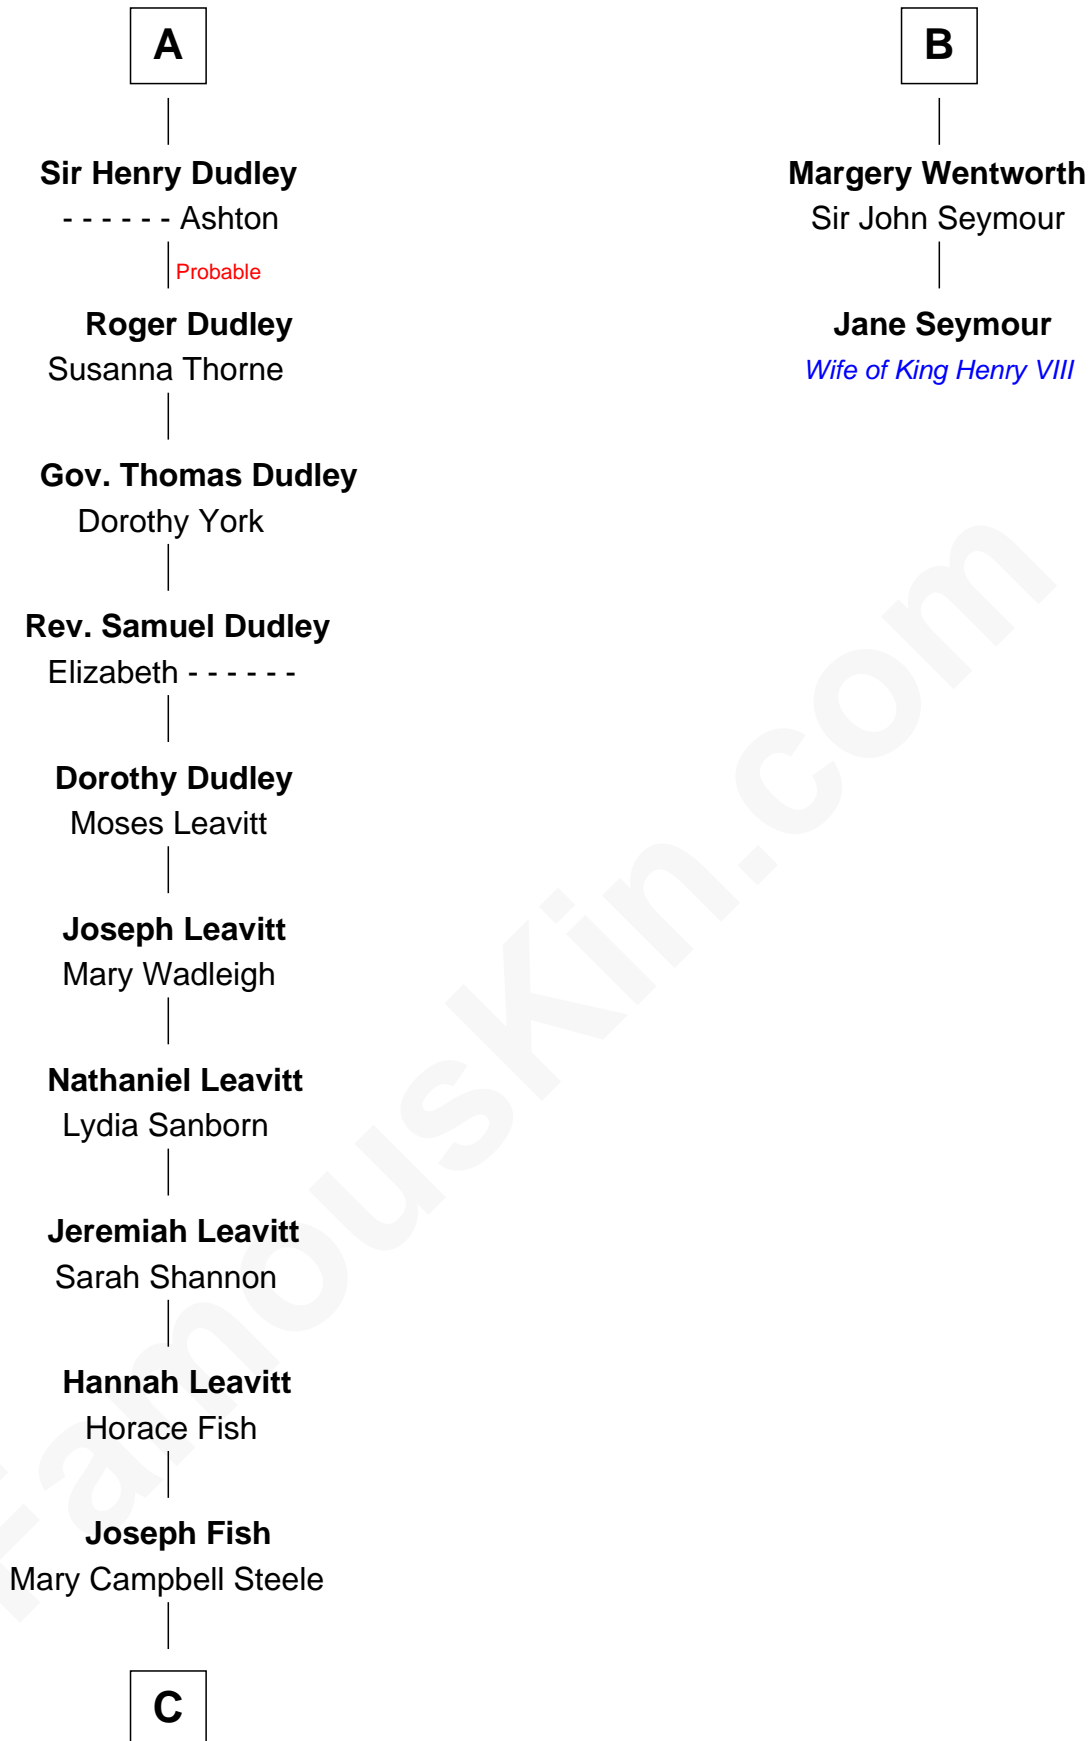

# FamousKin.com Relationship Chart of

**Keri Russell**

*TV and Movie Actress*

8th cousin 13 times removed of

**Jane Seymour**

*3rd Wife of King Henry VIII*

**C**

**John Lazelle Fish**

Melvina Cheney

**Karl Joseph Fish**

Mary Emma McNeil

**Emma Inez Fish**

Kermit Sylvester Stephens

**Stephanie Stephens**

David Harold Russell

**Keri Russell**