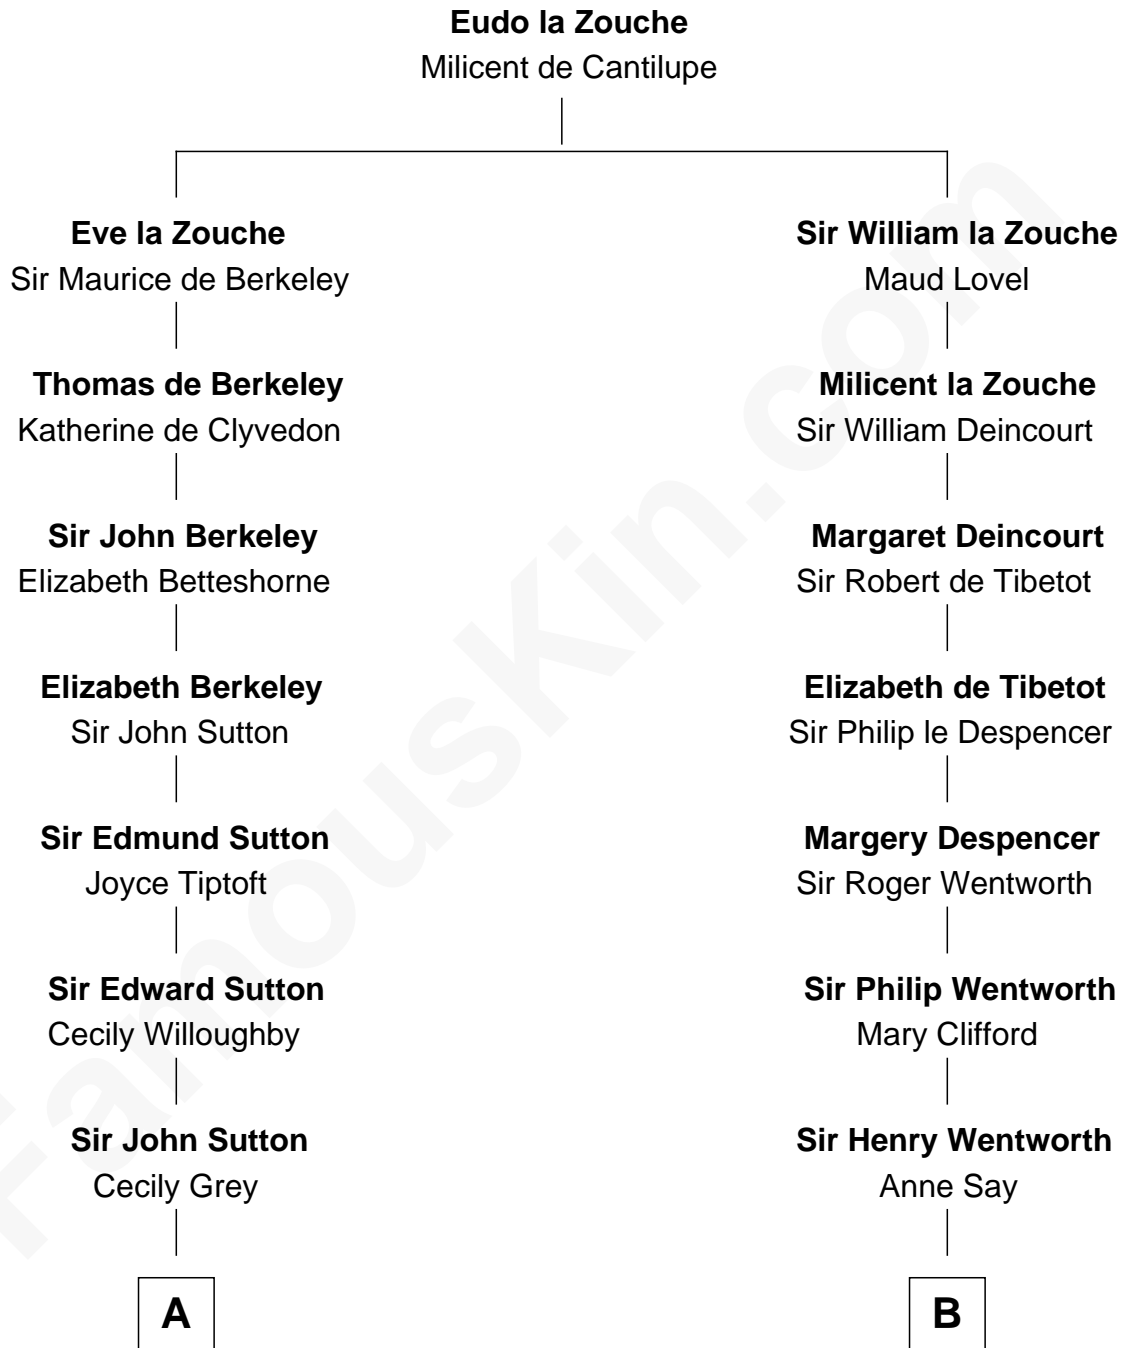

# FamousKin.com Relationship Chart of

**Keri Russell**

*TV and Movie Actress*

8th cousin 13 times removed of

**Jane Seymour**

*3rd Wife of King Henry VIII*

**C**

**John Lazelle Fish**

Melvina Cheney

**Karl Joseph Fish**

Mary Emma McNeil

**Emma Inez Fish**

Kermit Sylvester Stephens

**Stephanie Stephens**

David Harold Russell

**Keri Russell**