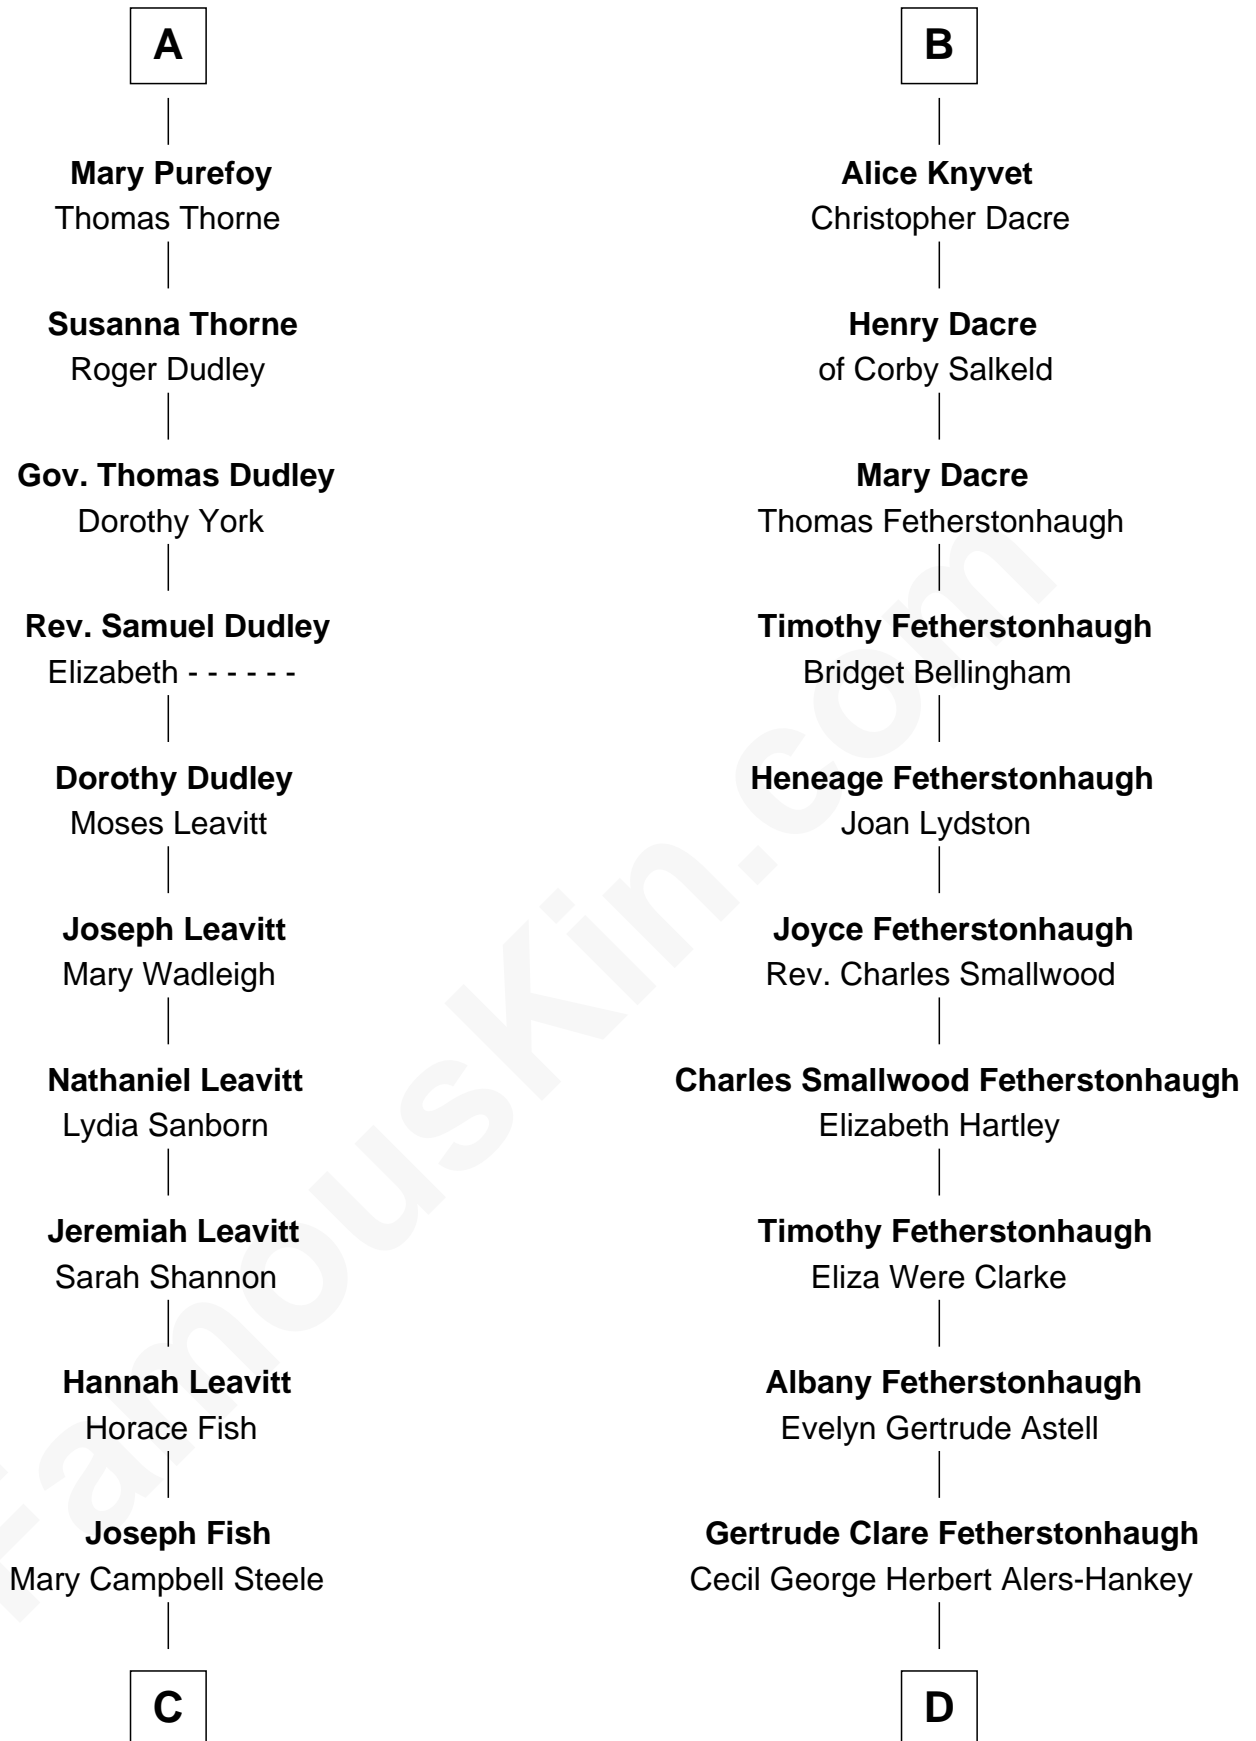

# FamousKin.com Relationship Chart of

**Keri Russell**

*TV and Movie Actress*

19th cousin 2 times removed of

**Tilda Swinton**

*Movie Actress*

**Sir John Howard**

Alice de Bois

**C**

**John Lazelle Fish**

Melvina Cheney

**Karl Joseph Fish**

Mary Emma McNeil

**Emma Inez Fish**

Kermit Sylvester Stephens

**Stephanie Stephens**

David Harold Russell

**Keri Russell**

*TV and Movie Actress*

**D**

**Mariora Beatrice Evelyn Rochfort Alers-Hankey**

Alan Henry Campbell Swinton

**Sir John Swinton**

Judith Balfour Killen