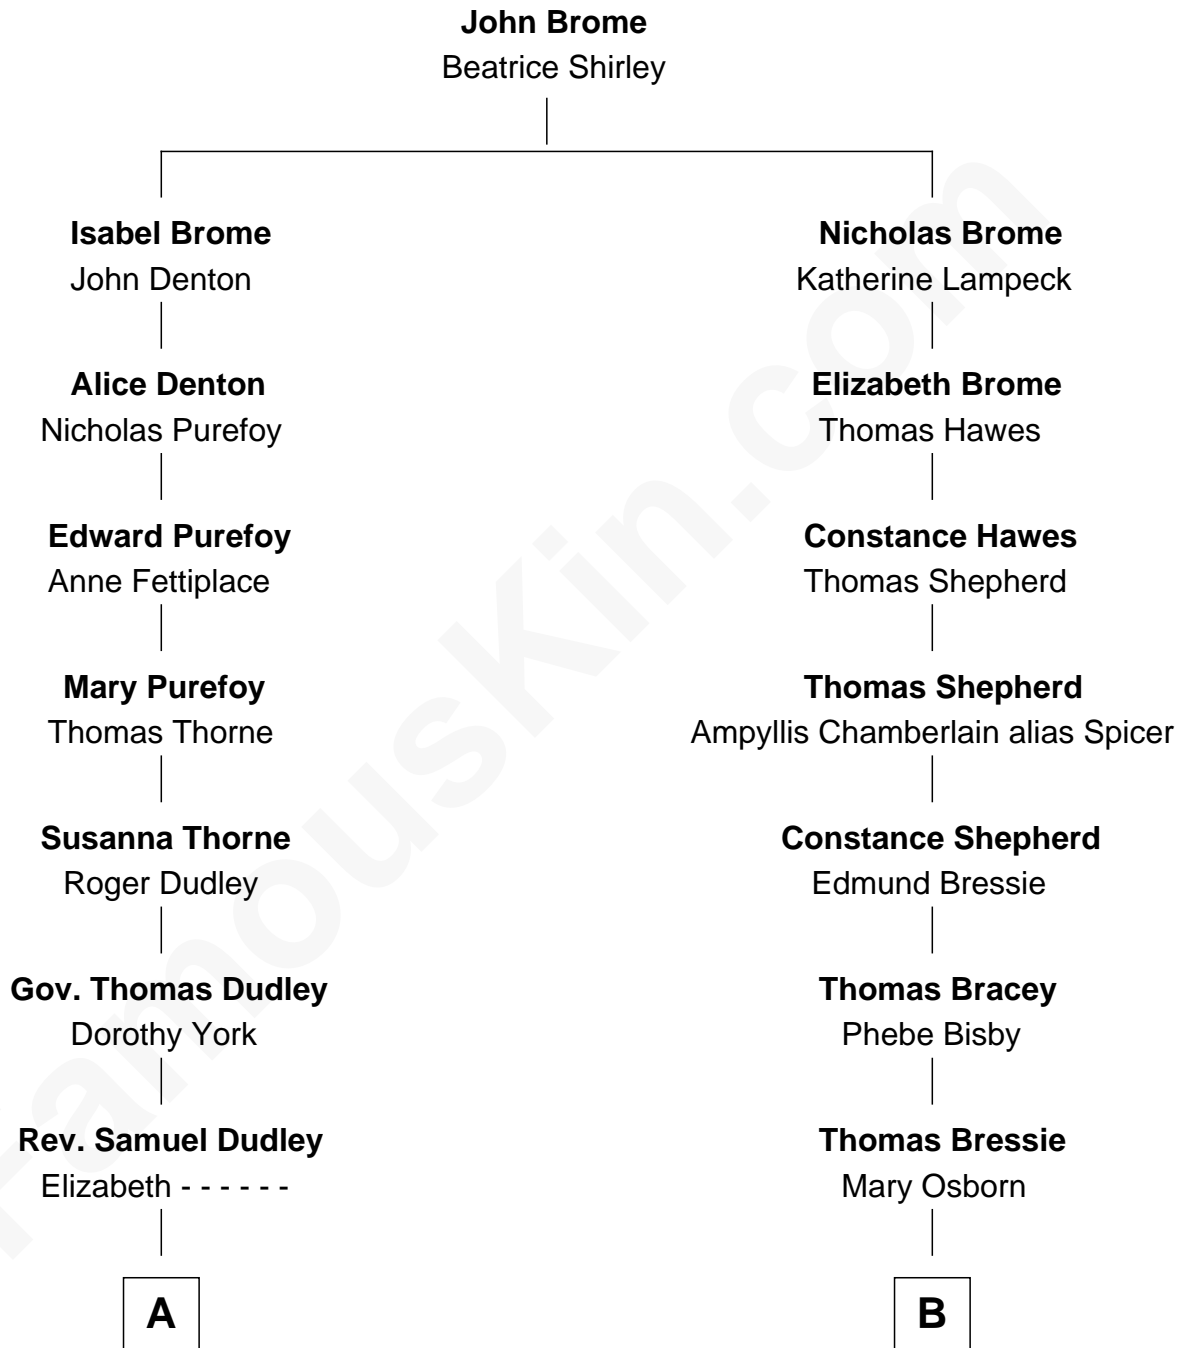

FamousKin.com Relationship Chart of

Keri Russell

TV and Movie Actress

16th cousin 1 time removed of

Bob Taft

67th Governor of Ohio

Keri Russell photo by [Caroline Bonarde Ucci](#) (CC BY 3.0)