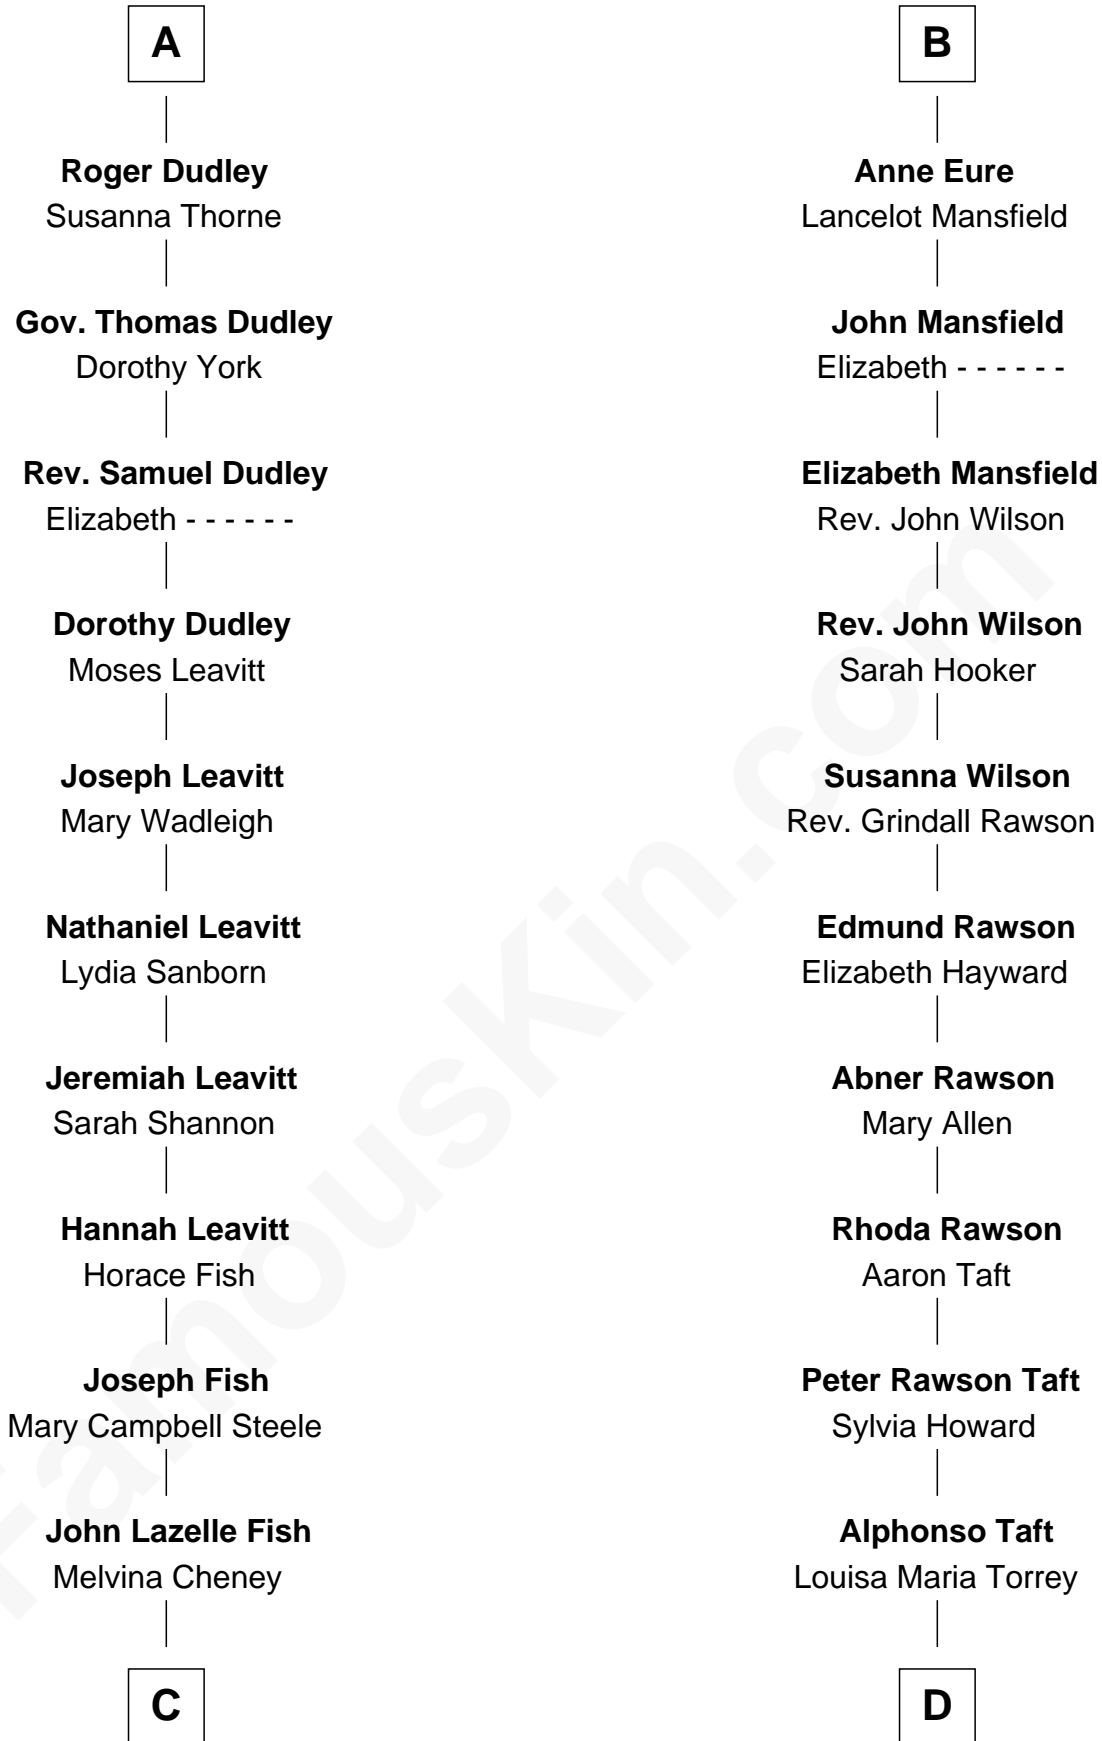

FamousKin.com Relationship Chart of

Keri Russell

TV and Movie Actress

20th cousin of

Bob Taft

67th Governor of Ohio

Sir Philip le Despencer

Elizabeth - - - - -

Sir Ralph Eure

Muriel Hastings

Sir William Eure

Elizabeth Willoughby

Sir Ralph Eure

Margery Bowes

B

C

Karl Joseph Fish
Mary Emma McNeil

Emma Inez Fish
Kermit Sylvester Stephens

Stephanie Stephens
David Harold Russell

Keri Russell
TV and Movie Actress

D

William Howard Taft
Helen Louise Herron

Robert Alphonso Taft
Martha Wheaton Bowers