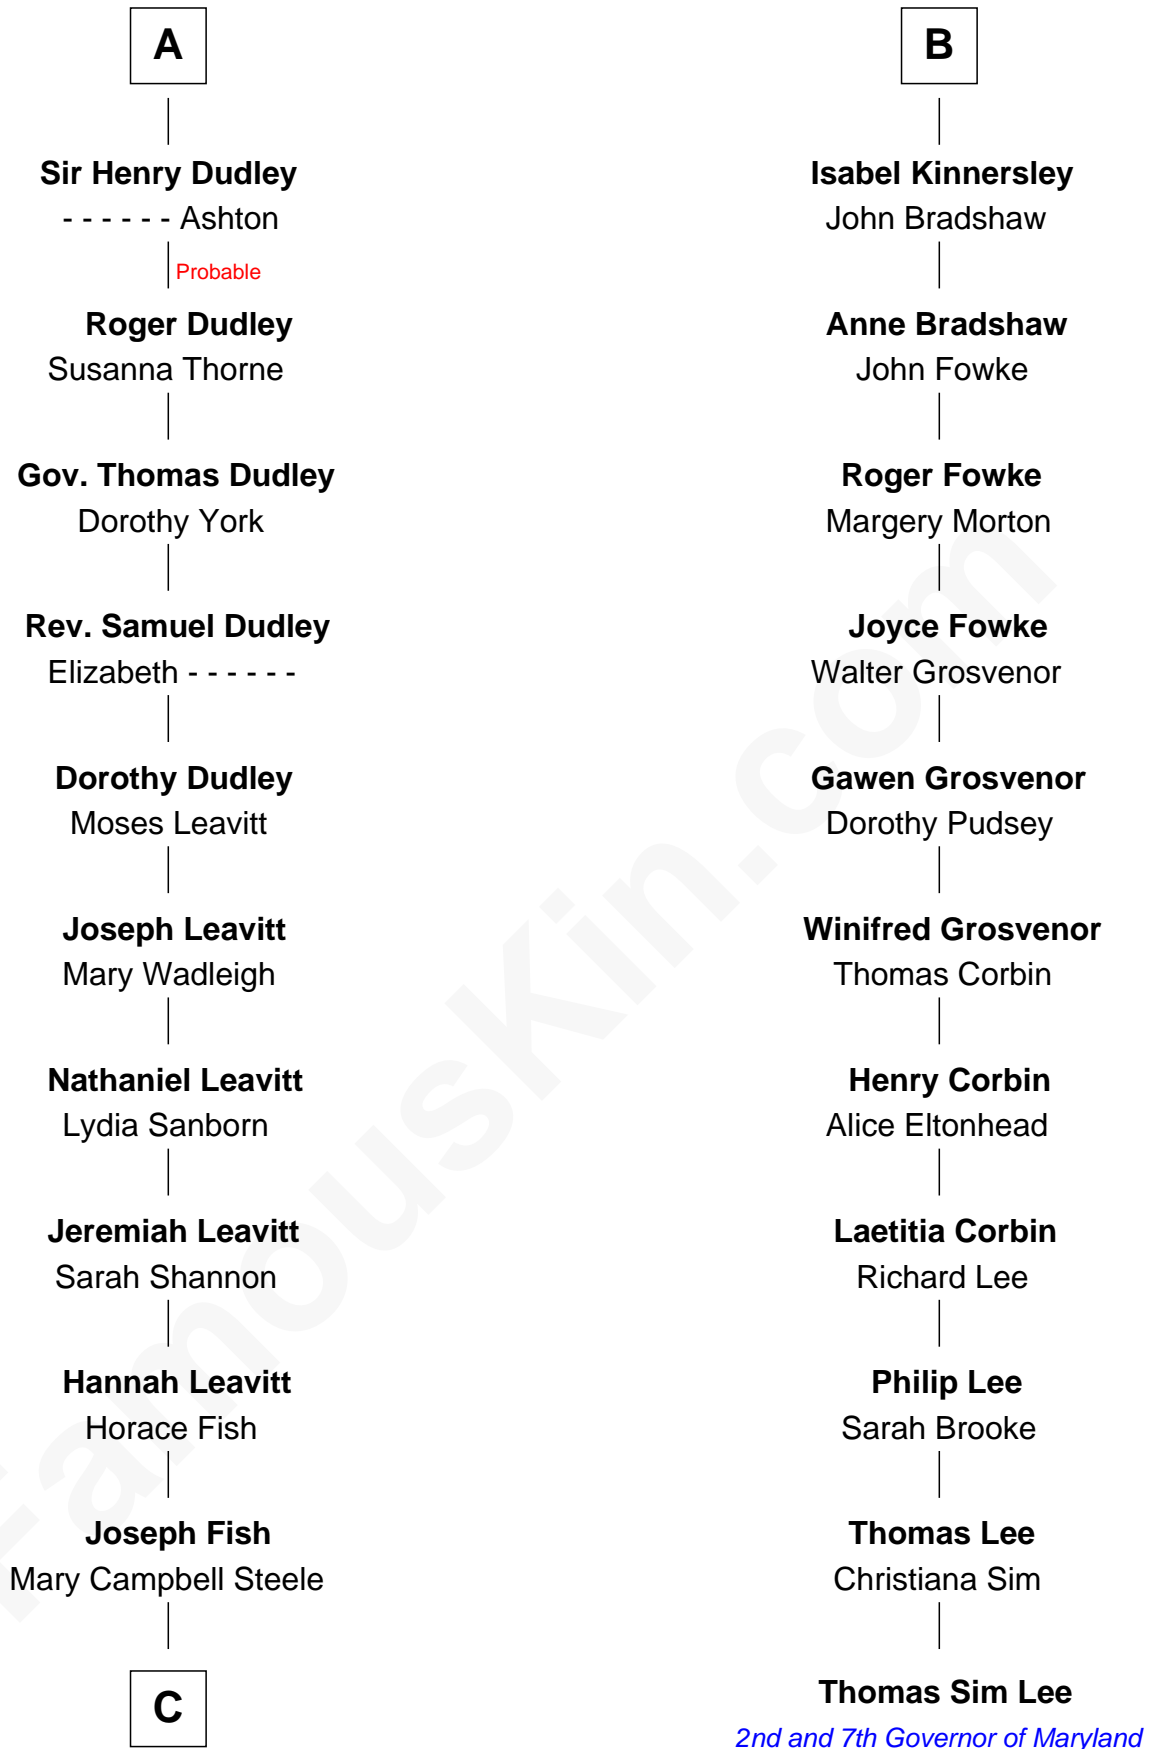

# FamousKin.com Relationship Chart of

**Keri Russell**

*TV and Movie Actress*

17th cousin 4 times removed of

**Thomas Sim Lee**

*2nd and 7th Governor of Maryland*

**Sir William de Ros**  
Margery de Badlesmere

**Thomas de Ros**  
Beatrice de Stafford

**Margaret de Ros**  
Sir Reynold Grey

**Margaret Grey**  
Sir William Bonville

**William Bonville**  
Elizabeth Harington

**William Bonville**  
Katherine Neville

**Cecily Bonville**  
Thomas Grey

**Cecily Grey**  
Sir John Sutton

**A**

**Maud de Roos**  
John de Welles

**Margery de Welles**  
Stephen le Scrope

**Maude le Scrope**  
Sir Baldwin Freville

**Joyce Freville**  
Sir Roger Aston

**Sir Robert Aston**  
Isabel Brereton

**John Aston**  
Elizabeth Delves

**Margaret Aston**  
John Kinnersley

**B**

**C**

**John Lazelle Fish**

Melvina Cheney

**Karl Joseph Fish**