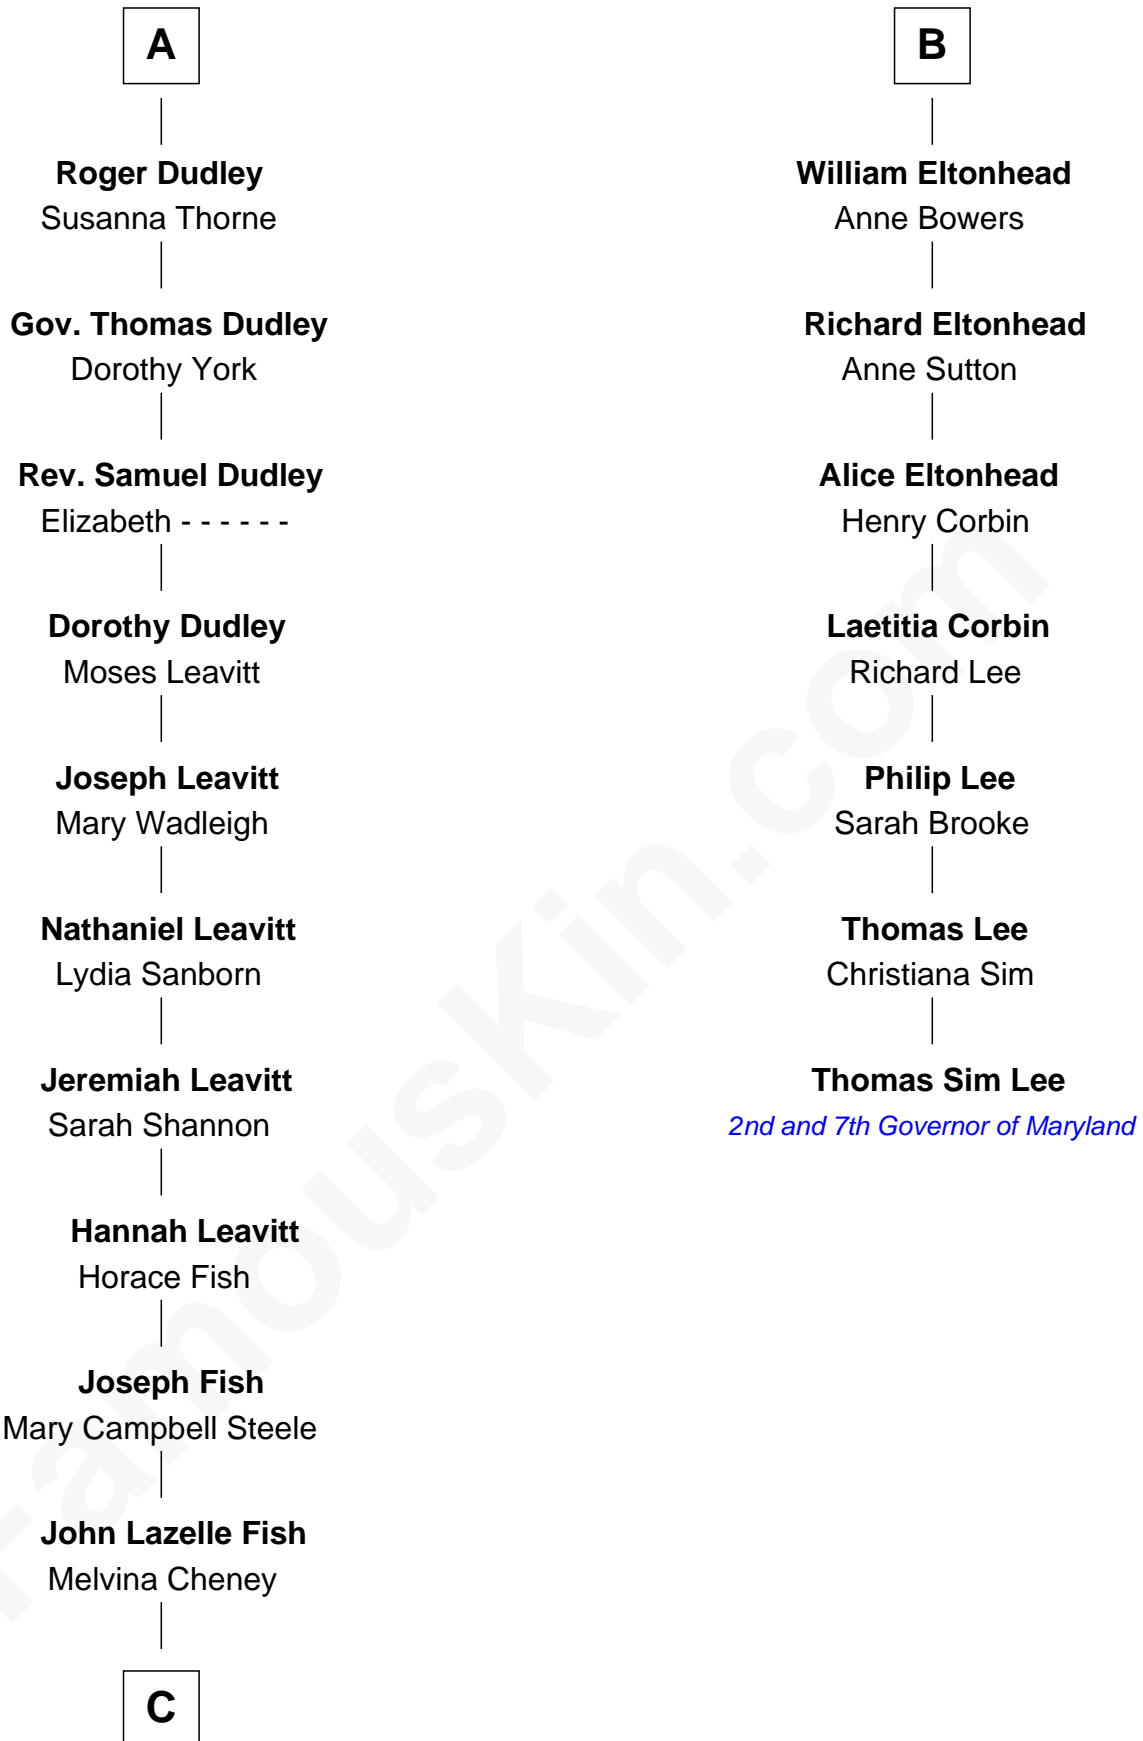

FamousKin.com Relationship Chart of

Keri Russell

TV and Movie Actress

13th cousin 7 times removed of

Thomas Sim Lee

2nd and 7th Governor of Maryland

C

—
Karl Joseph Fish
Mary Emma McNeil

—
Emma Inez Fish
Kermit Sylvester Stephens

—
Stephanie Stephens
David Harold Russell

—
Keri Russell
TV and Movie Actress

FamousKin.com