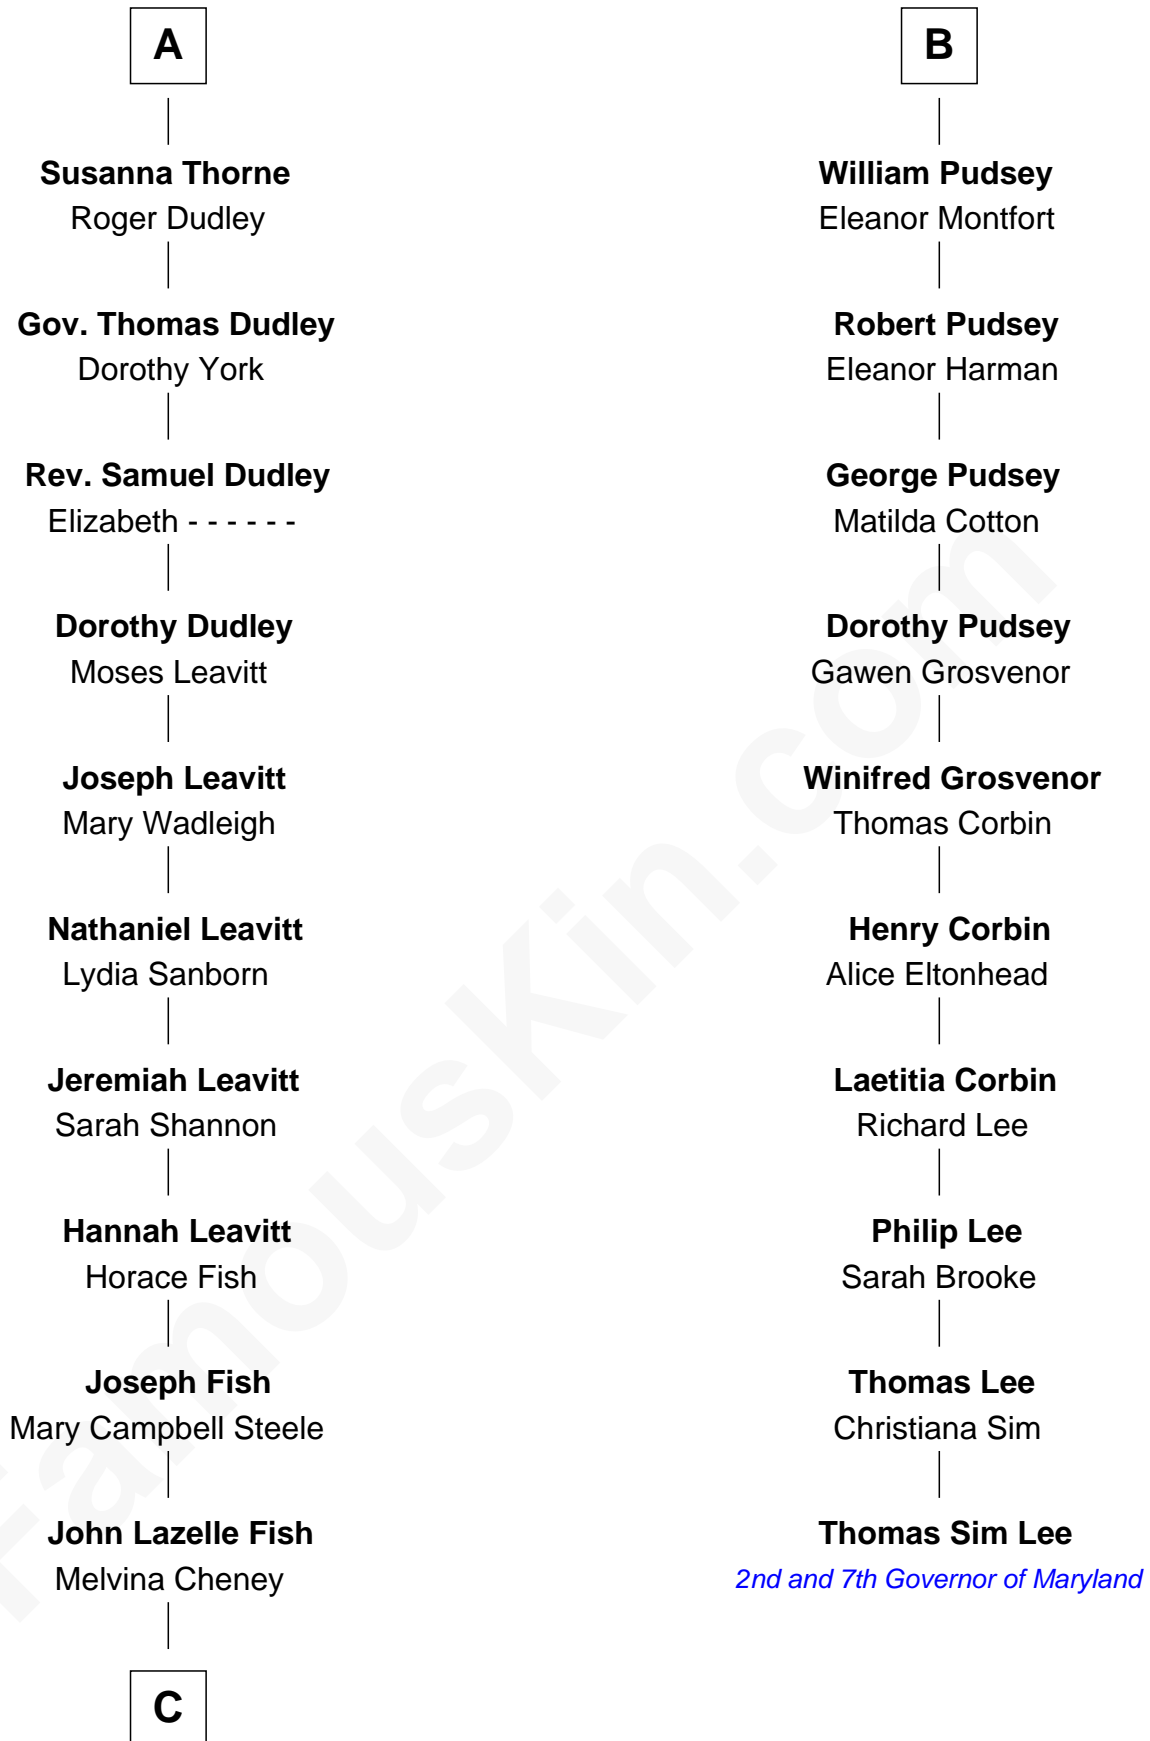

# FamousKin.com Relationship Chart of

**Keri Russell**

*TV and Movie Actress*

16th cousin 4 times removed of

**Thomas Sim Lee**

*2nd and 7th Governor of Maryland*

**C**

—  
**Karl Joseph Fish**  
Mary Emma McNeil

—  
**Emma Inez Fish**  
Kermit Sylvester Stephens

—  
**Stephanie Stephens**  
David Harold Russell

—  
**Keri Russell**  
*TV and Movie Actress*

FamousKin.com