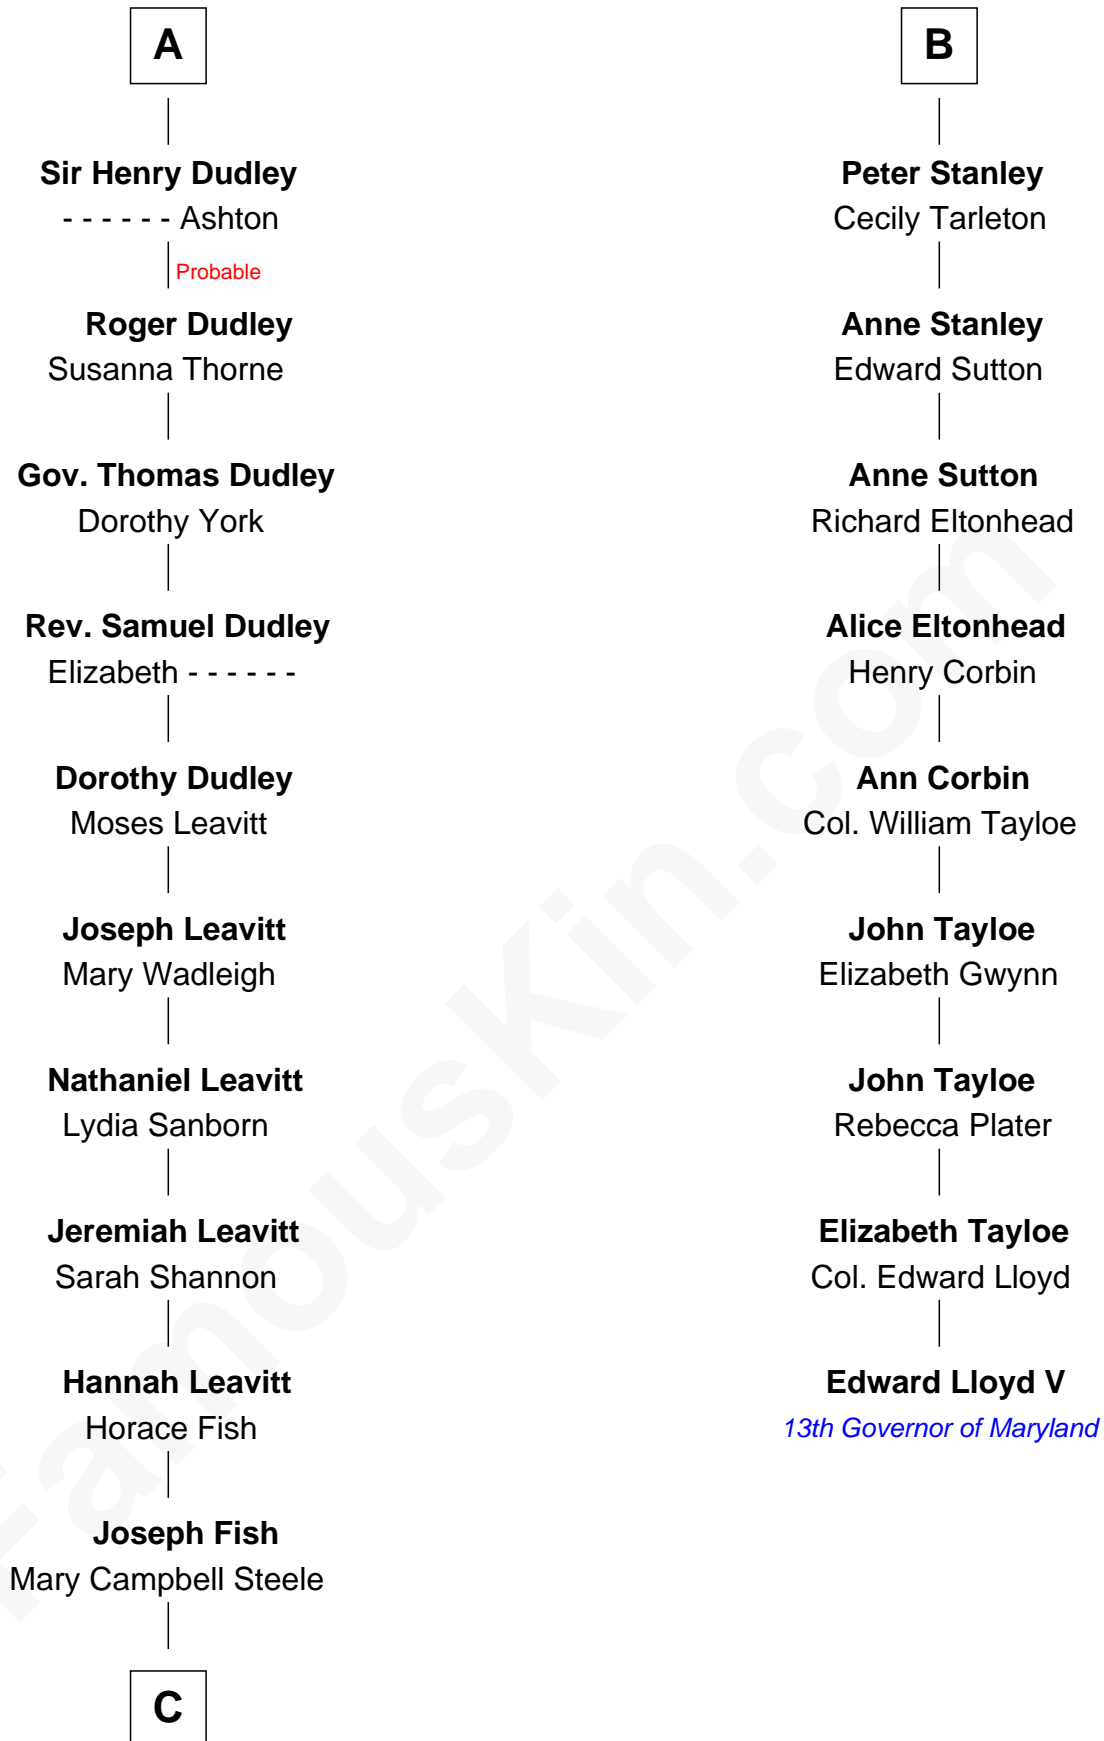

FamousKin.com Relationship Chart of

Keri Russell

TV and Movie Actress

15th cousin 6 times removed of

Edward Lloyd V

13th Governor of Maryland

Ralph de Stafford

*with wife
Margaret de Audley*

Sir Robert de Swinnerton

Margaret Grey

Sir William Bonville

Maud de Swinnerton

Sir John Savage

William Bonville

Elizabeth Harington

Mary Savage

William Stanley

William Bonville

Katherine Neville

William Stanley

Alice Hoghton

Cecily Bonville

Thomas Grey

Sir William Stanley

Agnes Grosvenor

Cecily Grey

Sir John Sutton

Sir William Stanley

Anne Harington

A

B

C