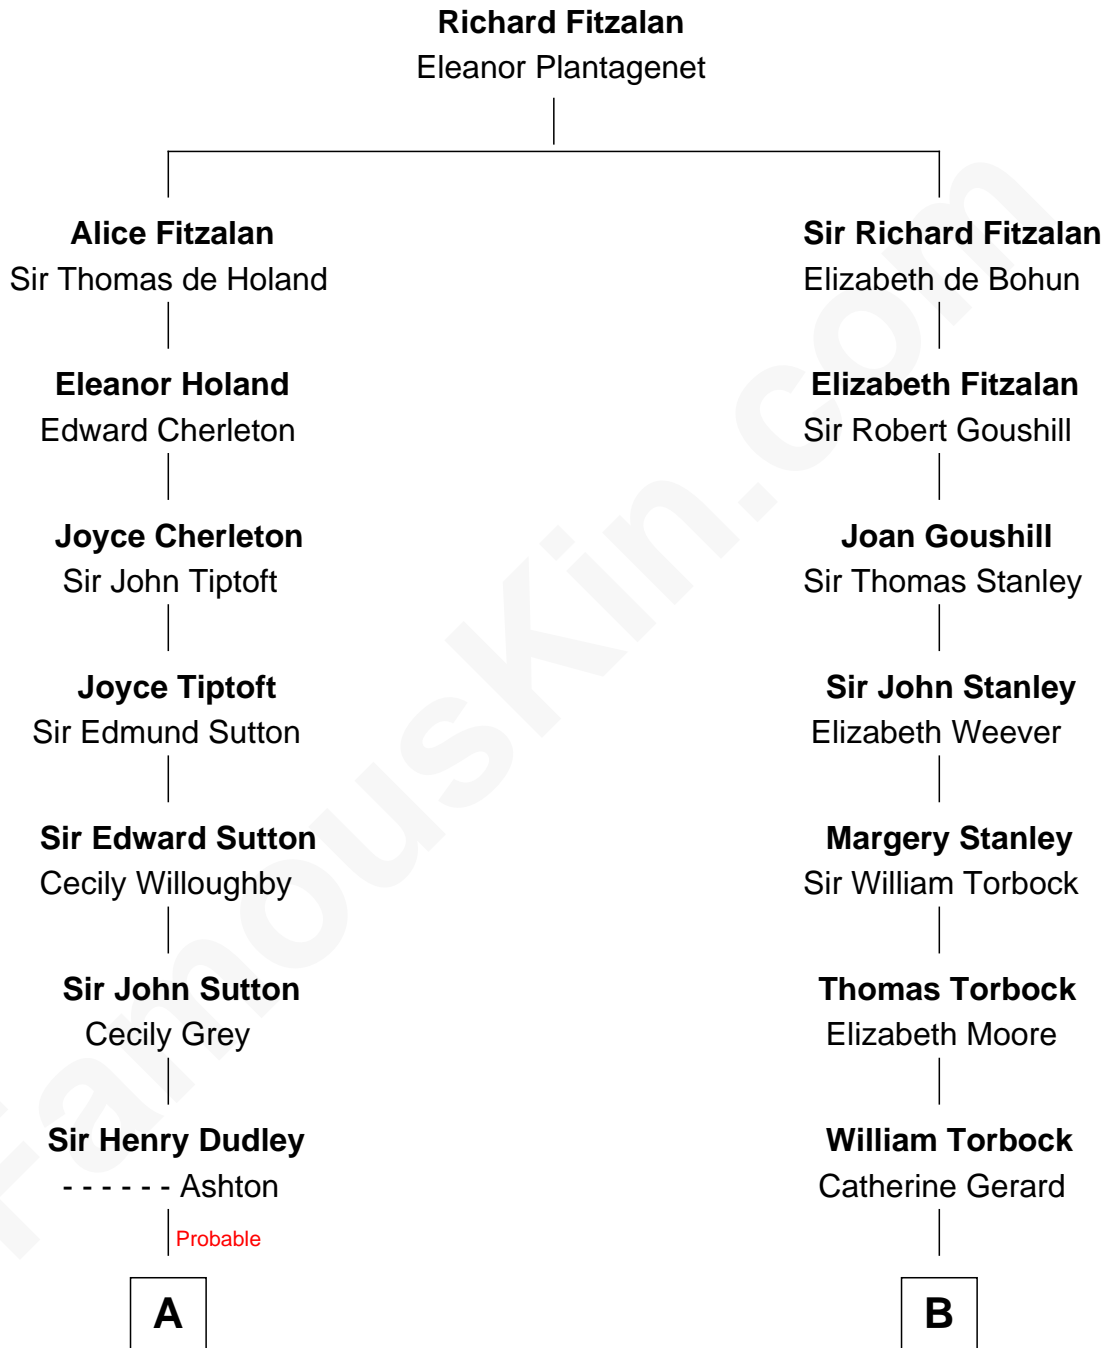

# FamousKin.com Relationship Chart of

**Keri Russell**

*TV and Movie Actress*

14th cousin 6 times removed of

**Edward Lloyd V**

*13th Governor of Maryland*

**C**

—  
**Karl Joseph Fish**  
Mary Emma McNeil

—  
**Emma Inez Fish**  
Kermit Sylvester Stephens

—  
**Stephanie Stephens**  
David Harold Russell

—  
**Keri Russell**  
*TV and Movie Actress*

FamousKin.com