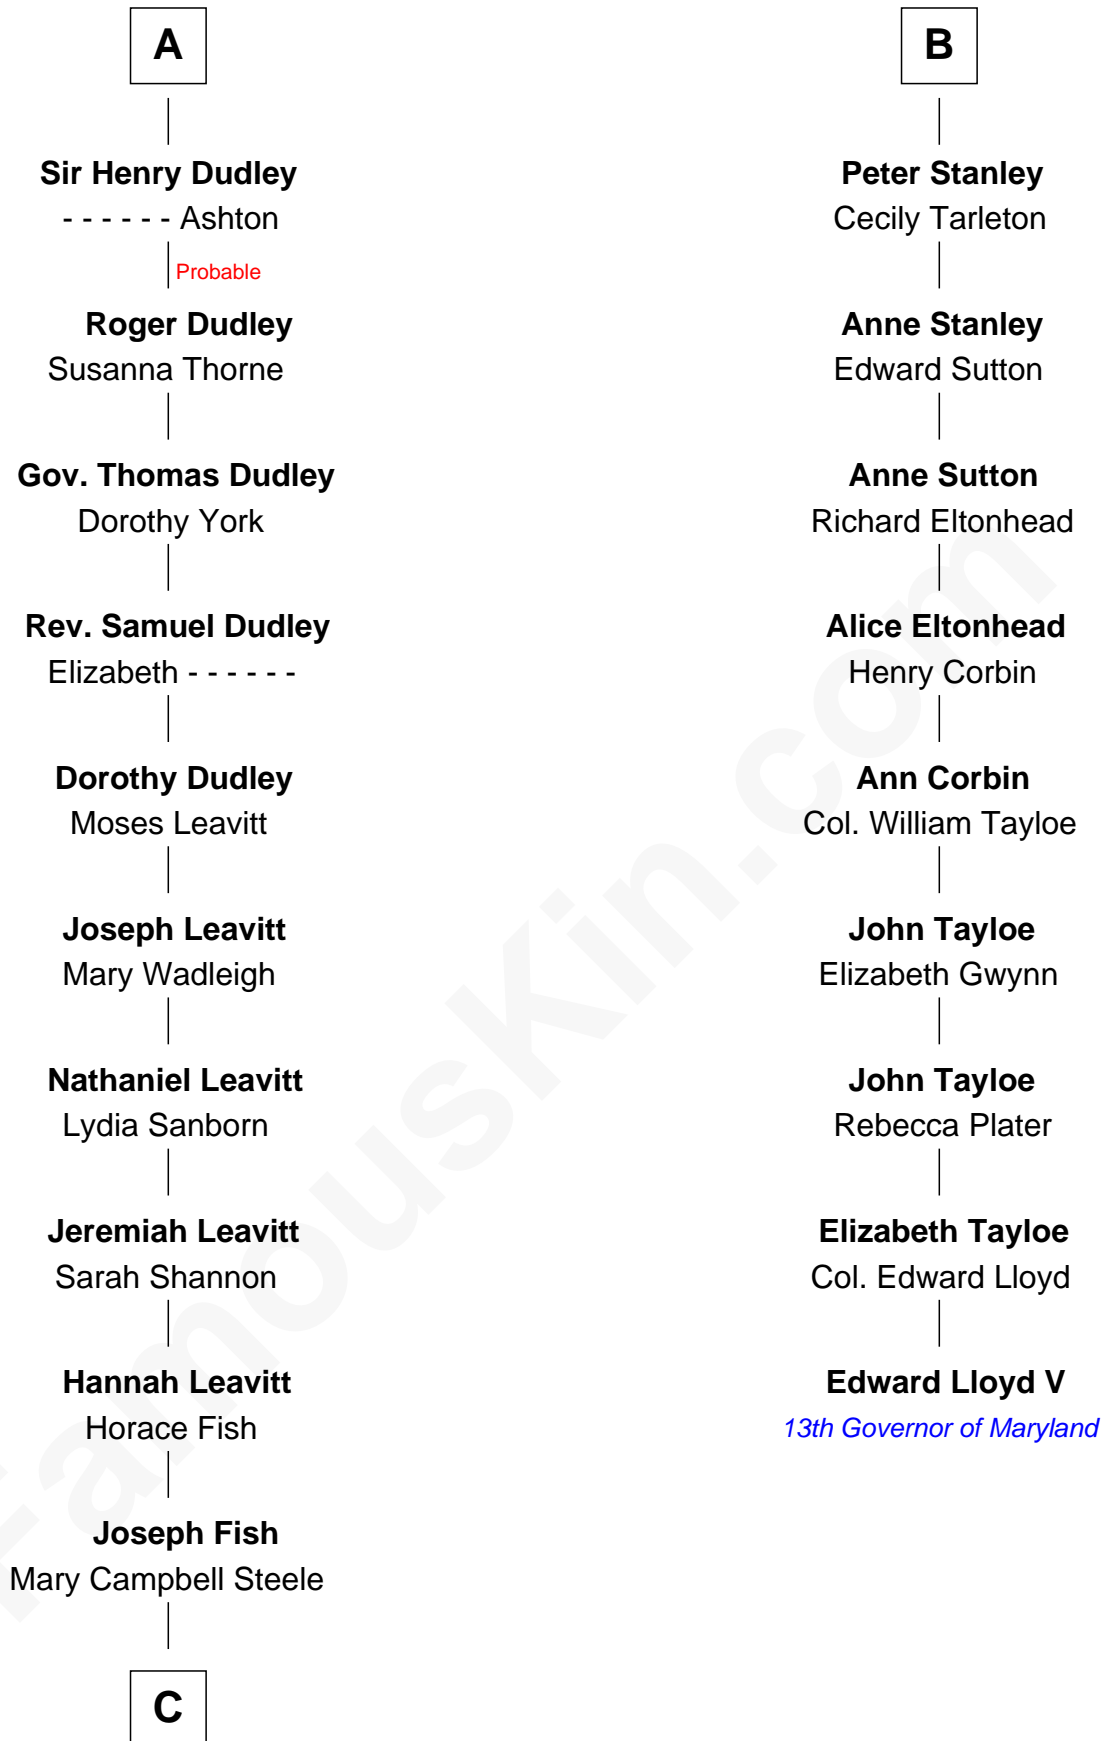

# FamousKin.com Relationship Chart of

**Keri Russell**

*TV and Movie Actress*

15th cousin 6 times removed of

**Edward Lloyd V**

*13th Governor of Maryland*

**Sir Robert de Holland**

Maude la Zouche

**C**

—  
**John Lazelle Fish**

Melvina Cheney

—  
**Karl Joseph Fish**

Mary Emma McNeil

—  
**Emma Inez Fish**

Kermit Sylvester Stephens

—  
**Stephanie Stephens**

David Harold Russell

—  
**Keri Russell**

*TV and Movie Actress*