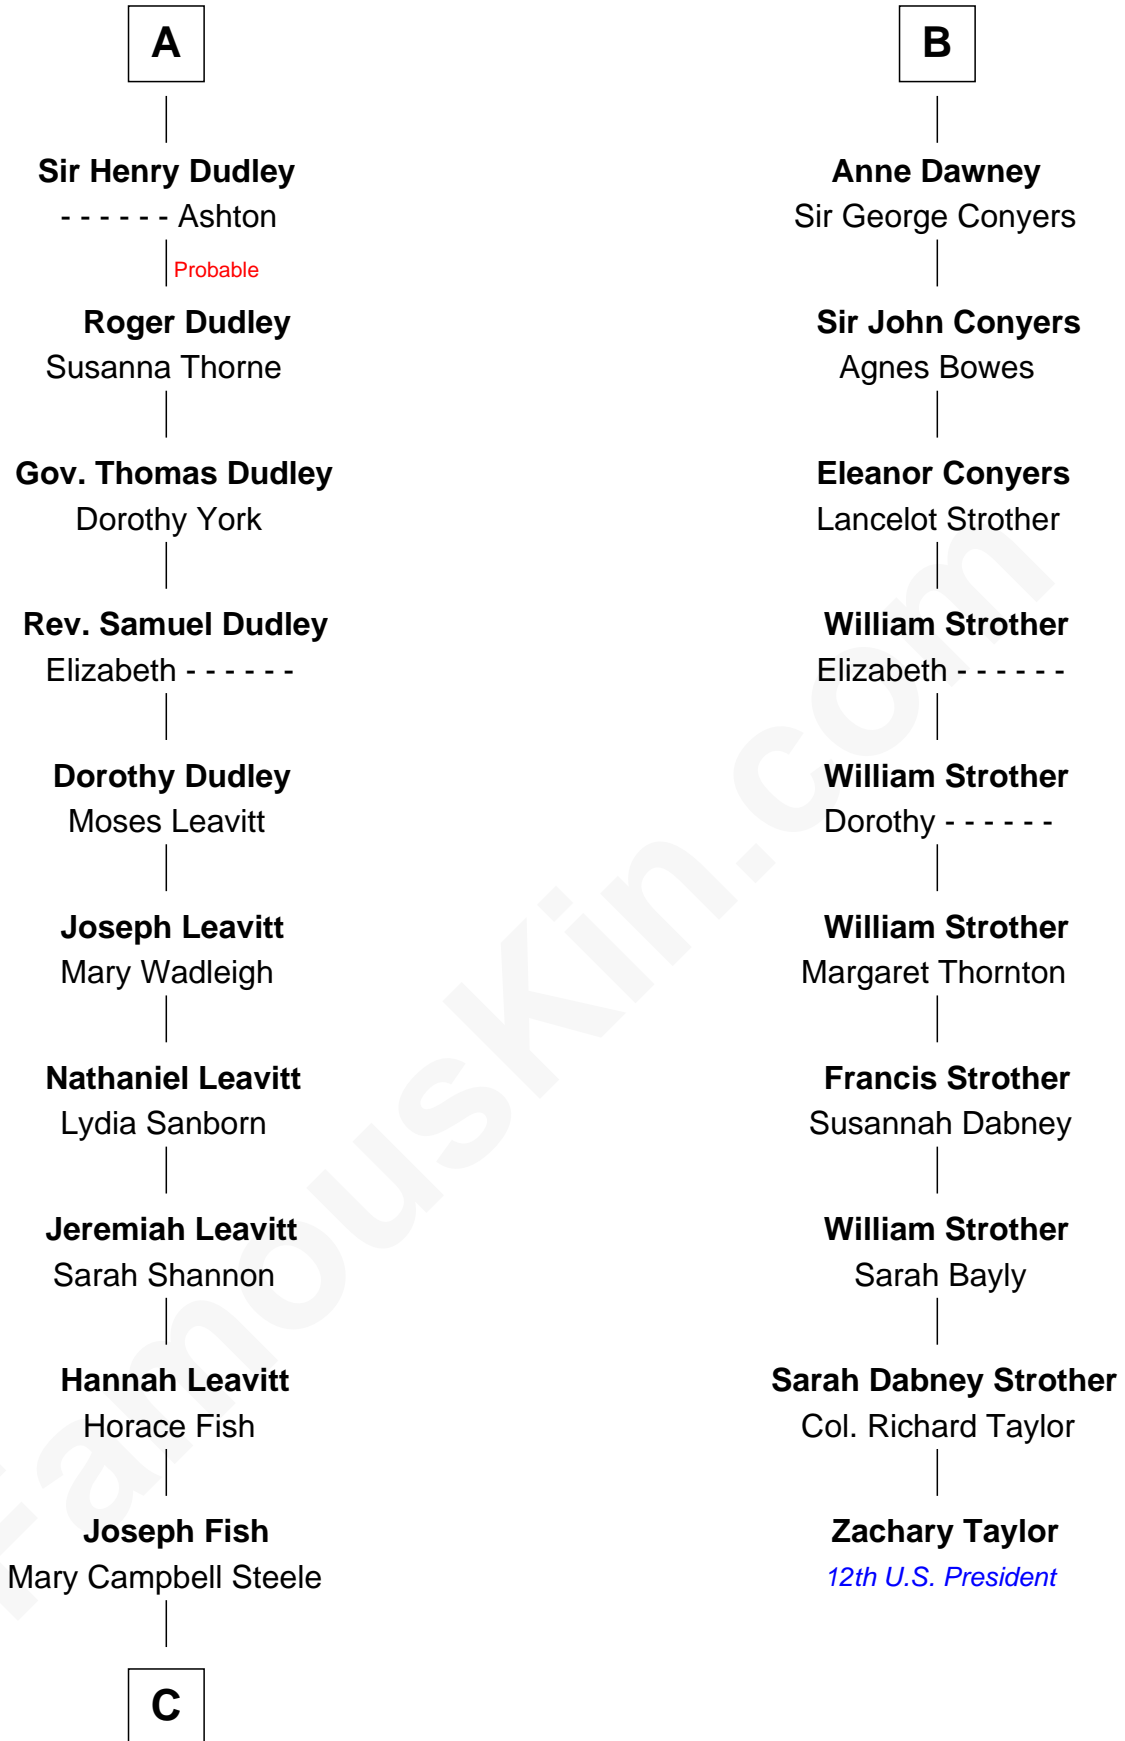

FamousKin.com Relationship Chart of

Keri Russell

TV and Movie Actress

16th cousin 5 times removed of

Zachary Taylor

12th U.S. President

C

John Lazelle Fish

Melvina Cheney

Karl Joseph Fish

Mary Emma McNeil

Emma Inez Fish

Kermit Sylvester Stephens

Stephanie Stephens

David Harold Russell

Keri Russell