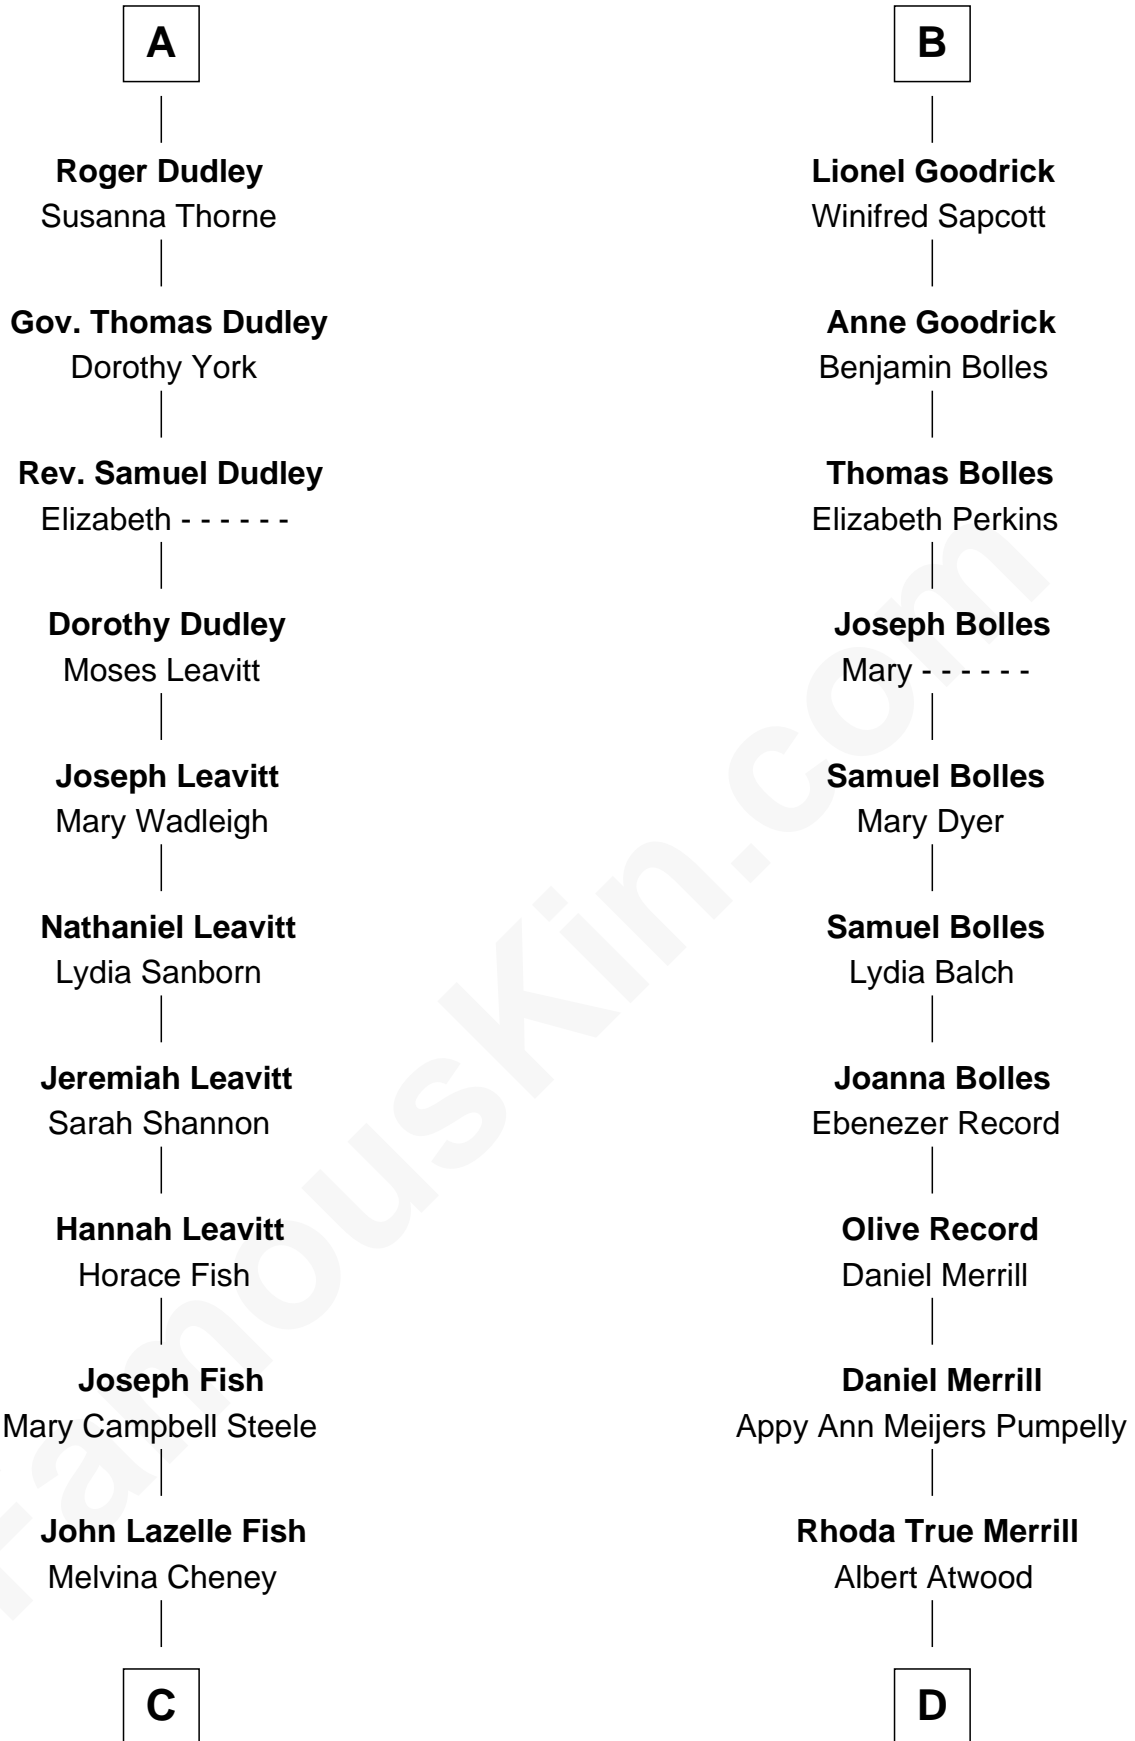

# FamousKin.com Relationship Chart of

**Keri Russell**

*TV and Movie Actress*

20th cousin 1 time removed of

**Dave Cowens**

*NBA Hall of Famer*

**Sir Henry de Percy**

Idoine de Clifford

**C**

**Karl Joseph Fish**  
Mary Emma McNeil

**Emma Inez Fish**  
Kermit Sylvester Stephens

**Stephanie Stephens**  
David Harold Russell

**Keri Russell**  
*TV and Movie Actress*

**D**

**Thomas Albert Atwood**  
Priscilla Ann Kelly