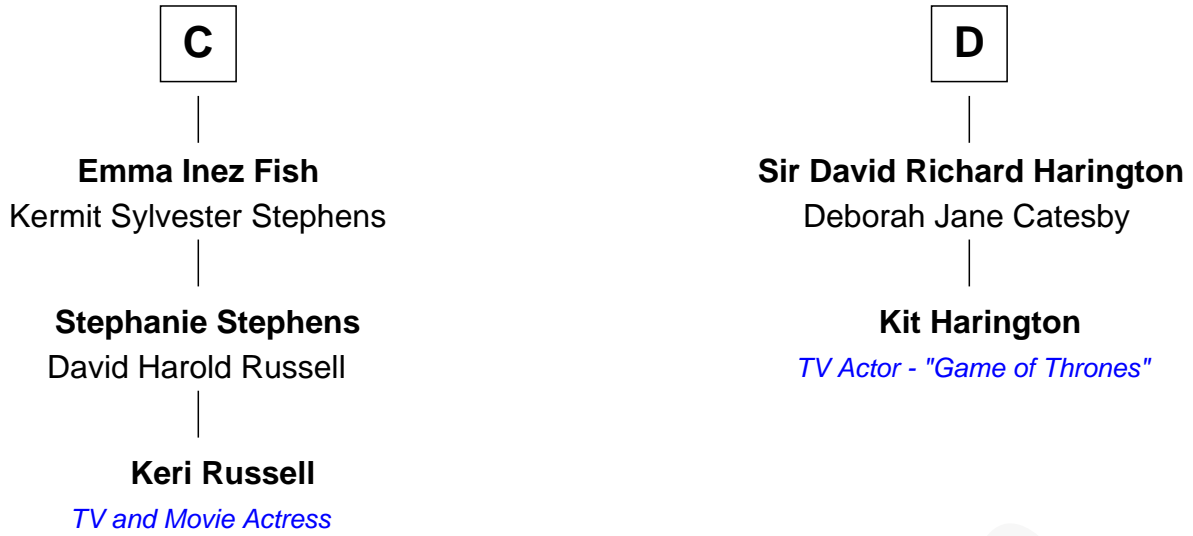

FamousKin.com