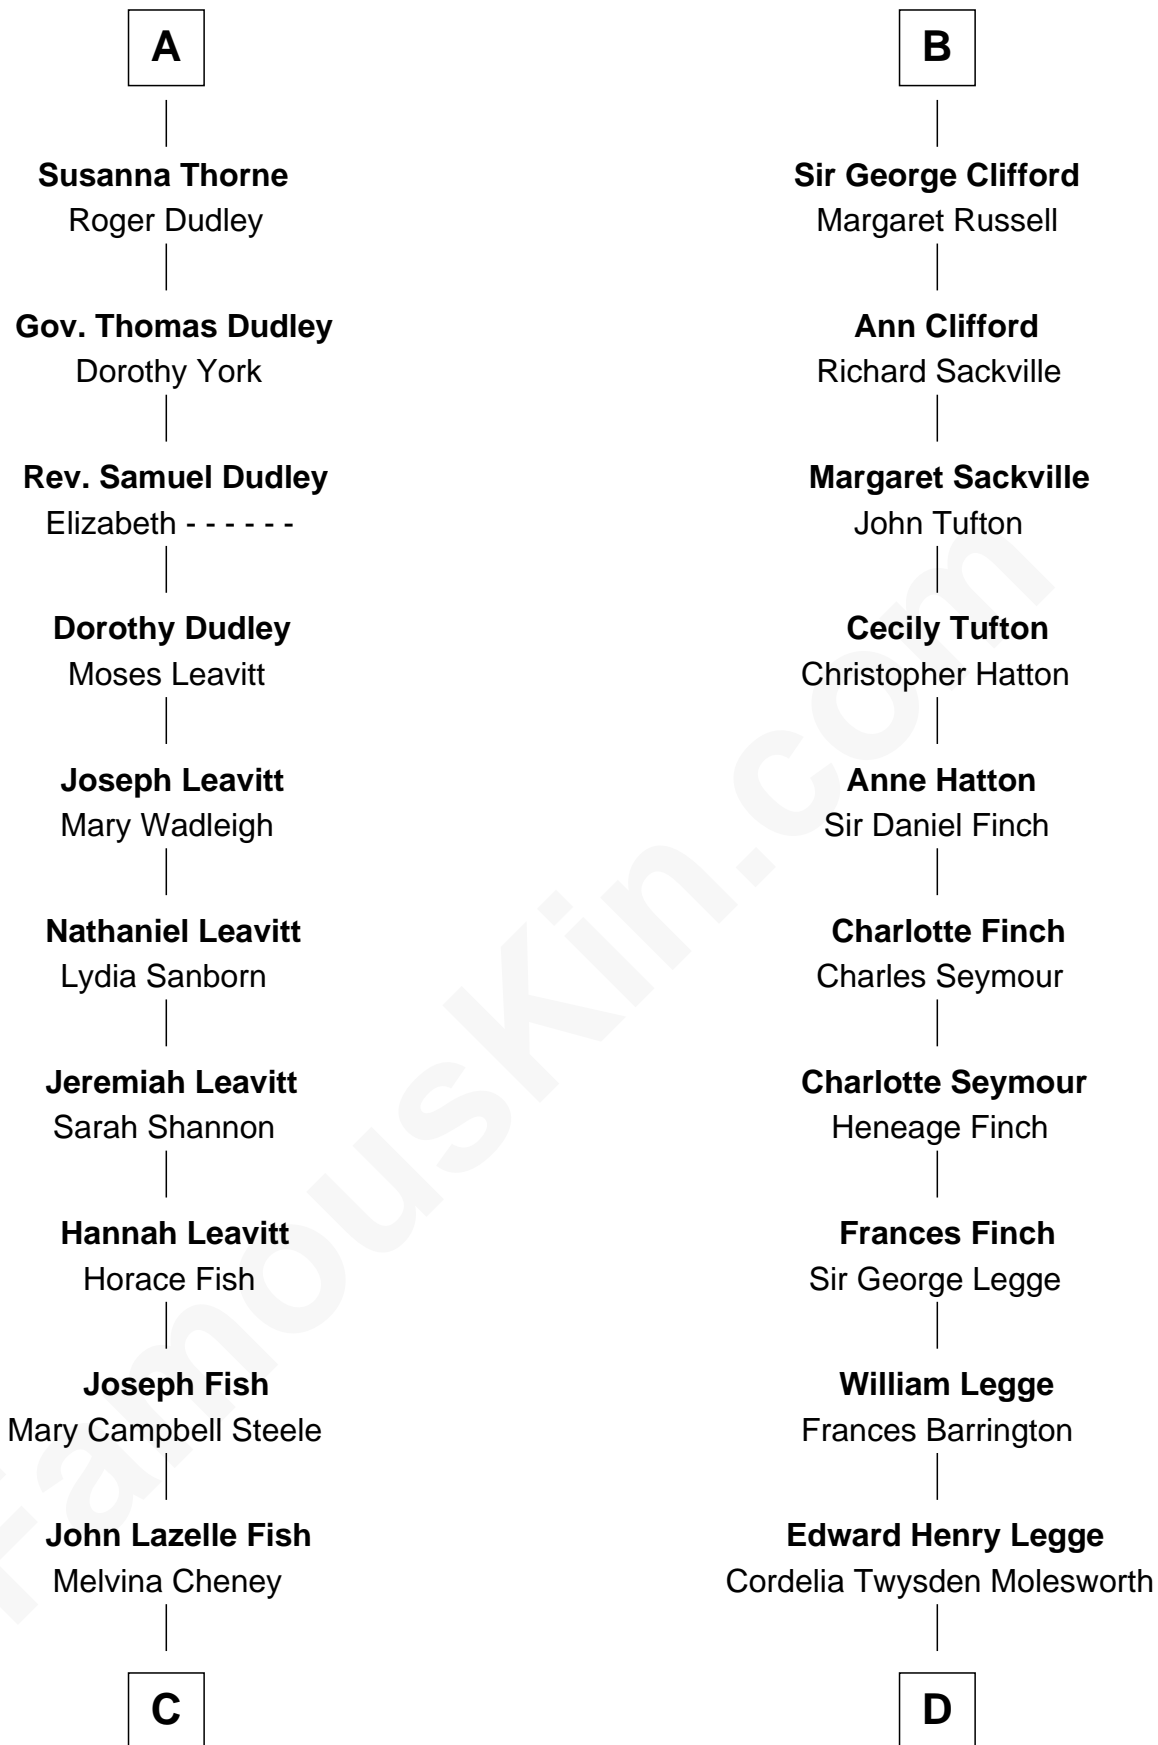

FamousKin.com Relationship Chart of

Keri Russell

TV and Movie Actress

20th cousin of

Kit Harington

TV Actor - "Game of Thrones"

Sir John Grey

Avice Marmion

C

Karl Joseph Fish
Mary Emma McNeil

Emma Inez Fish
Kermit Sylvester Stephens

Stephanie Stephens
David Harold Russell

Keri Russell
TV and Movie Actress

D

Lois Marjorie Legge
Ernest Wriothesley Denny

Lavender Cecilia Denny
John Charles Dundas Harington

Sir David Richard Harington
Deborah Jane Catesby

Kit Harington
TV Actor - "Game of Thrones"