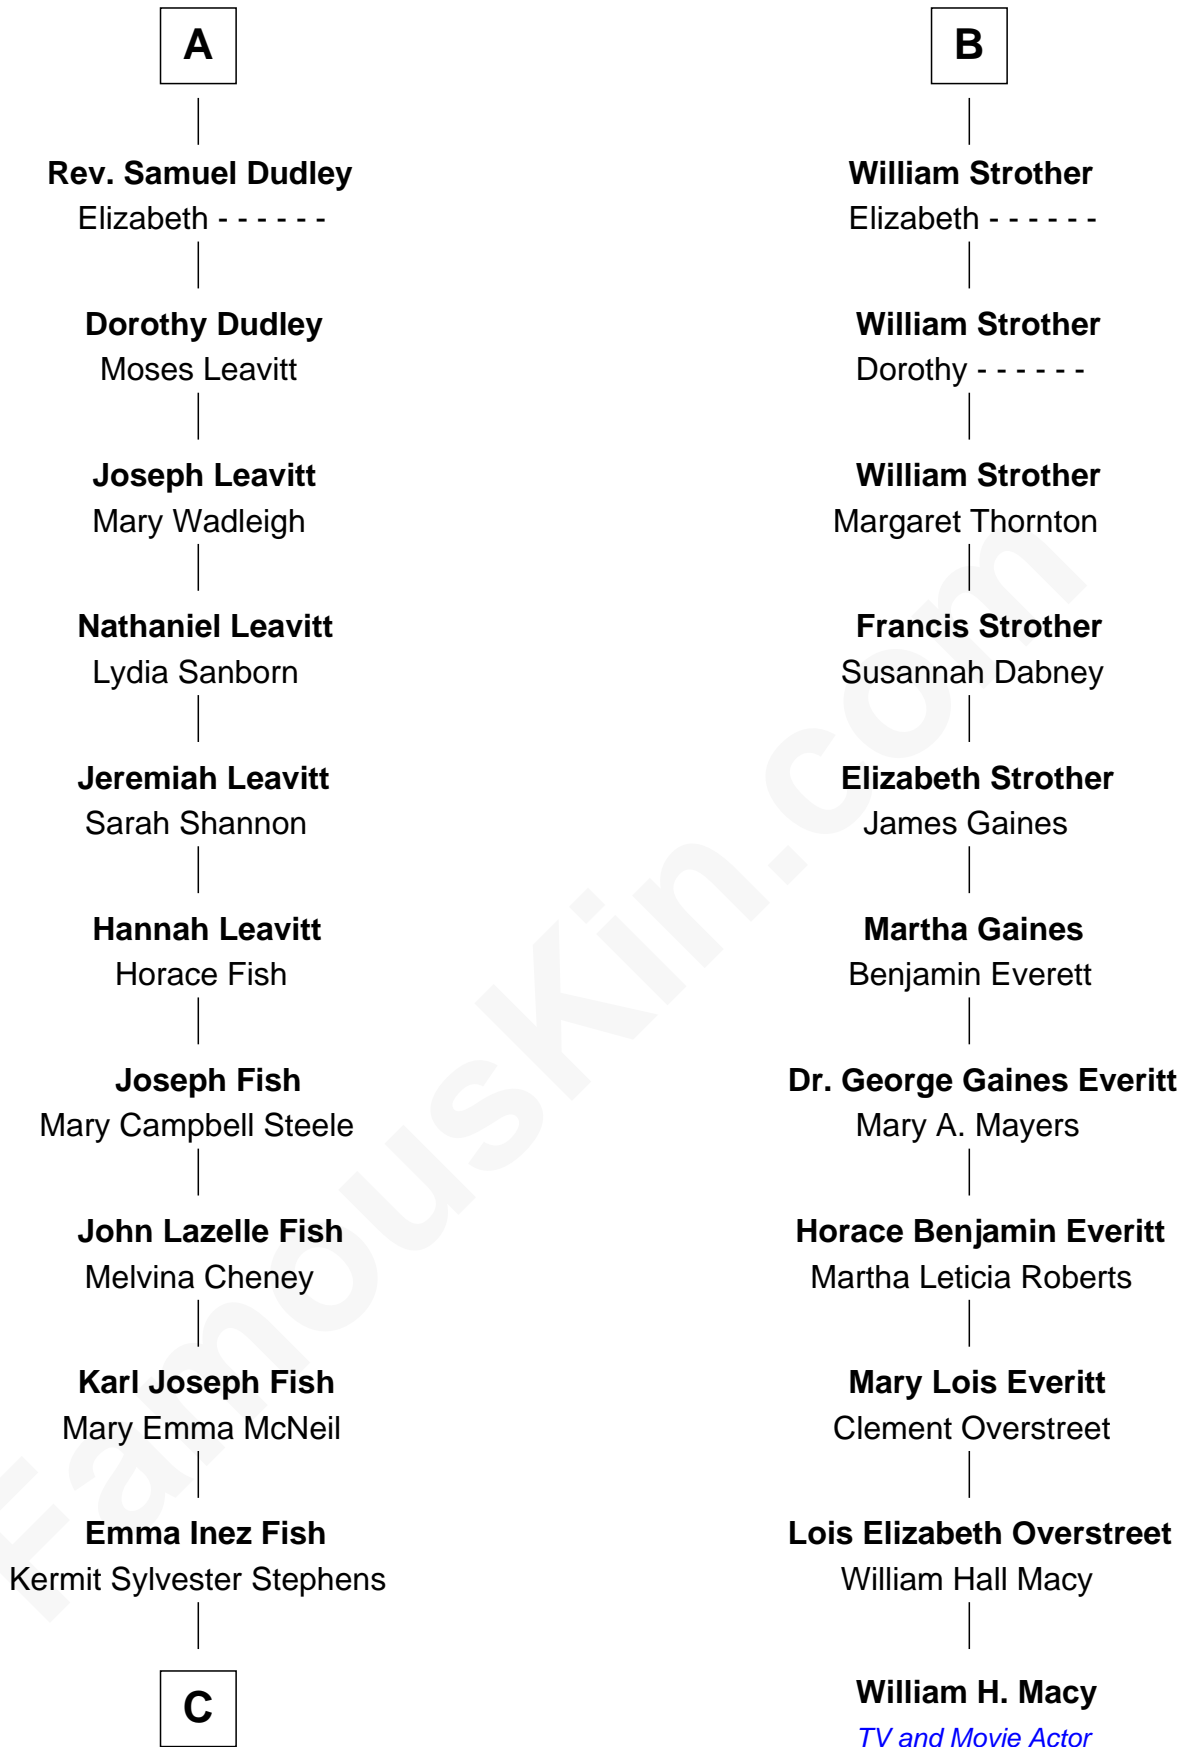

# FamousKin.com Relationship Chart of

**Keri Russell**

*TV and Movie Actress*

17th cousin 1 time removed of

**William H. Macy**

*TV and Movie Actor*

**Sir Ralph Neville**

Joan Beaufort

**C**

Stephanie Stephens

David Harold Russell

**Keri Russell**

*TV and Movie Actress*

FamousKin.com