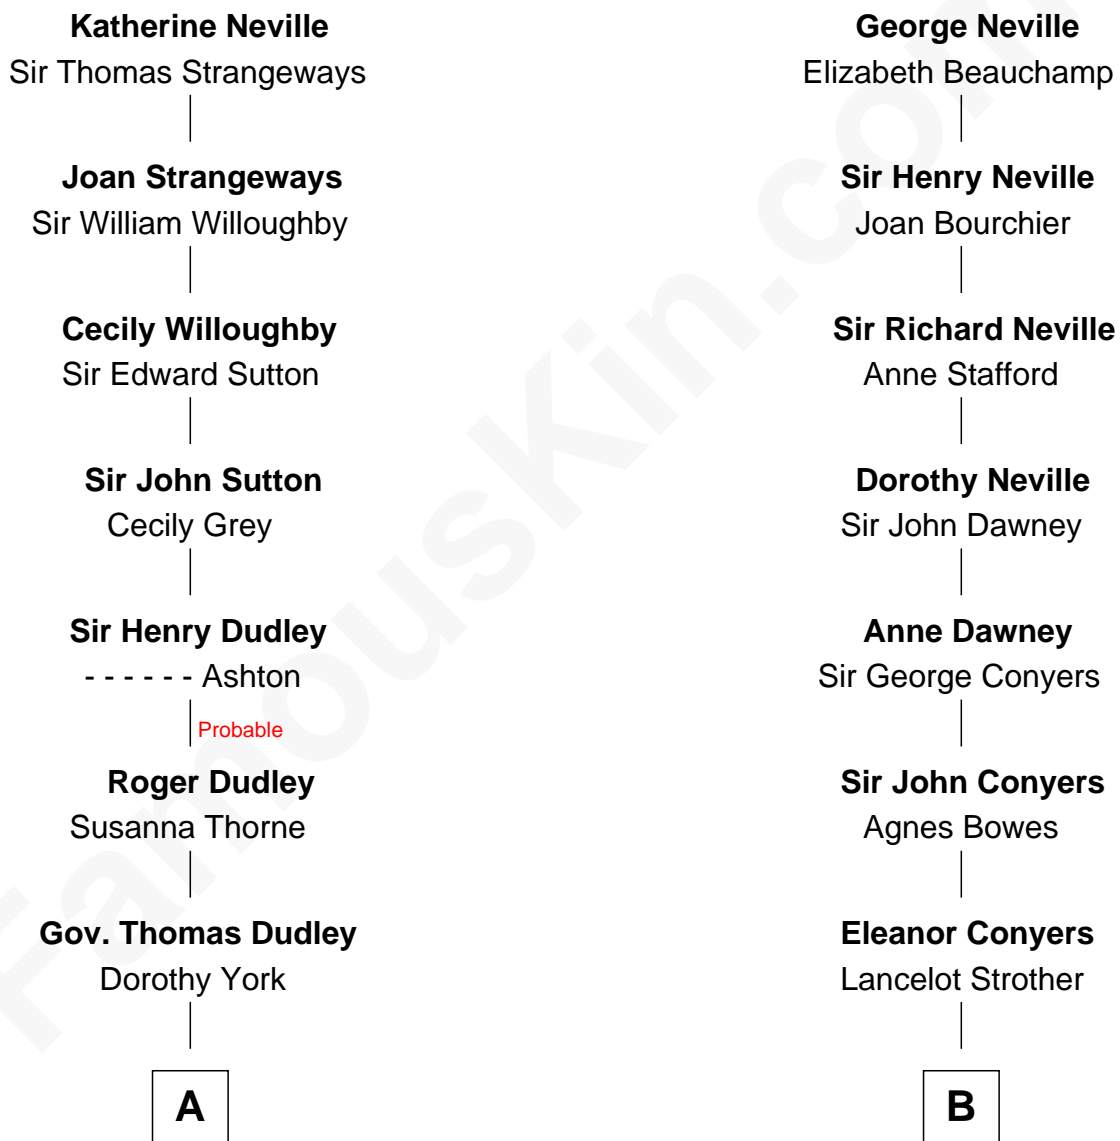

# FamousKin.com Relationship Chart of

**Keri Russell**

*TV and Movie Actress*

17th cousin 1 time removed of

**William H. Macy**

*TV and Movie Actor*

**Sir Ralph Neville**

Joan Beaufort

**C**

Stephanie Stephens

David Harold Russell

**Keri Russell**

*TV and Movie Actress*

FamousKin.com