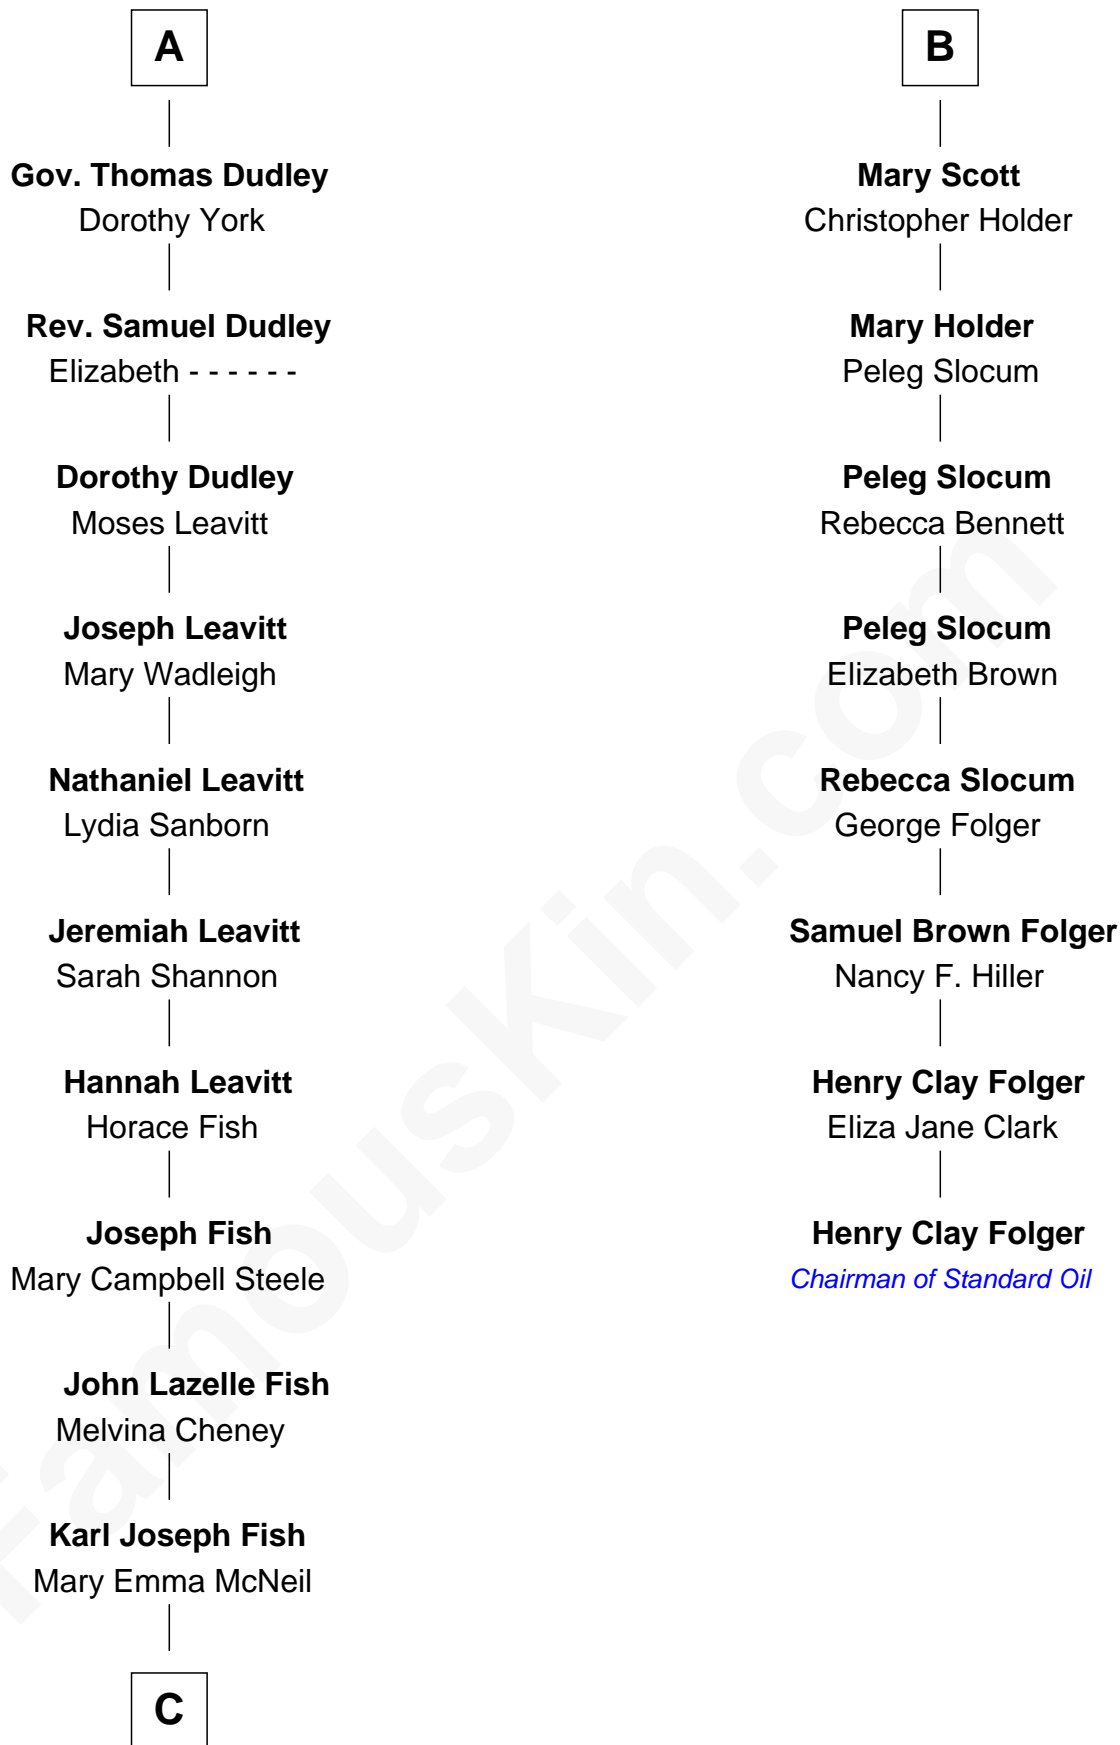

FamousKin.com Relationship Chart of

Keri Russell

TV and Movie Actress

14th cousin 5 times removed of

Henry Clay Folger

Founder of Folger Shakespeare Library and Chairman of Standard Oil

Sir Walter Blount

Sancha de Ayala

Sir Thomas Blount

Margaret de Gresley

Sir Thomas Blount

Agnes Hawley

Anne Blount

William Marbury

Robert Marbury

Katherine Williamson

William Marbury

Agnes Lenton

Rev. Francis Marbury

Bridget Dryden

Catherine Marbury

Richard Scott

B

C