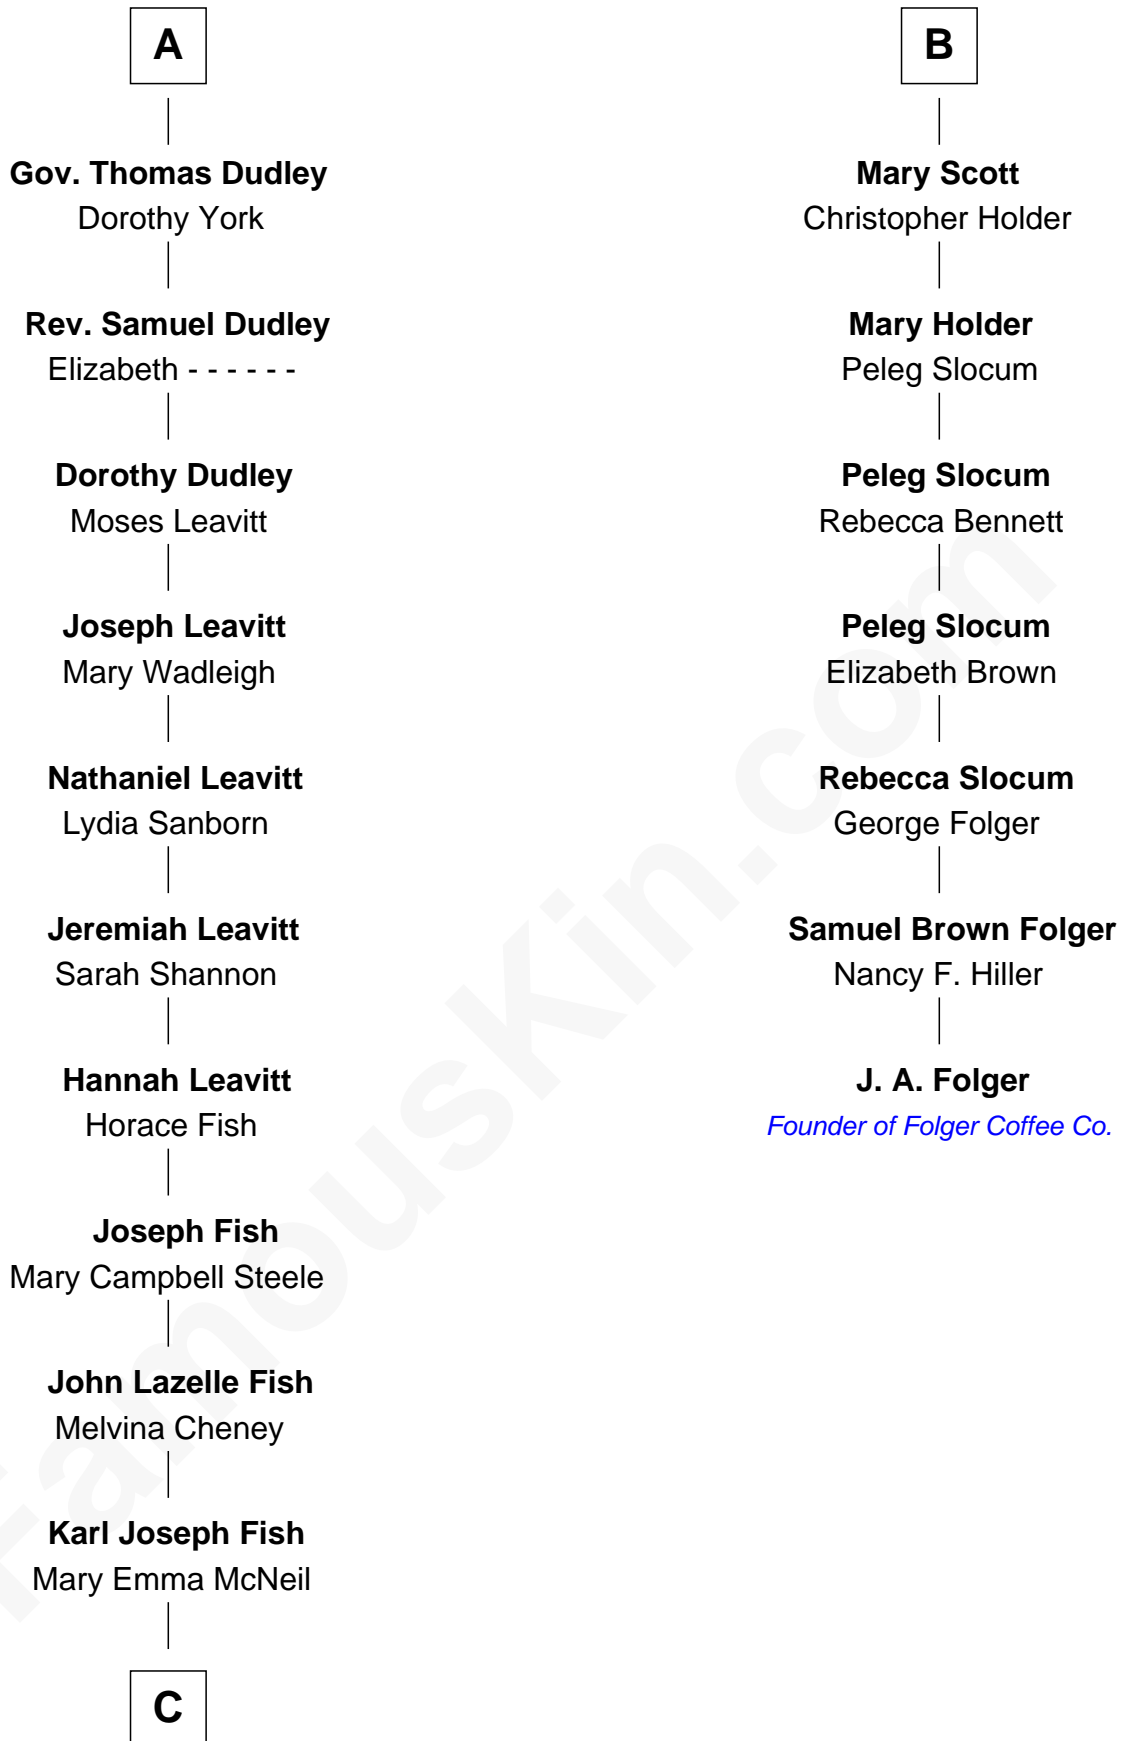

FamousKin.com Relationship Chart of

Keri Russell

TV and Movie Actress

13th cousin 6 times removed of

J. A. Folger

Founder of Folger Coffee Company

Sir Walter Blount

Sancha de Ayala

Sir Thomas Blount

Margaret de Gresley

Sir Thomas Blount

Agnes Hawley

Anne Blount

William Marbury

Robert Marbury

Katherine Williamson

William Marbury

Agnes Lenton

Rev. Francis Marbury

Bridget Dryden

Catherine Marbury

Richard Scott

B

C