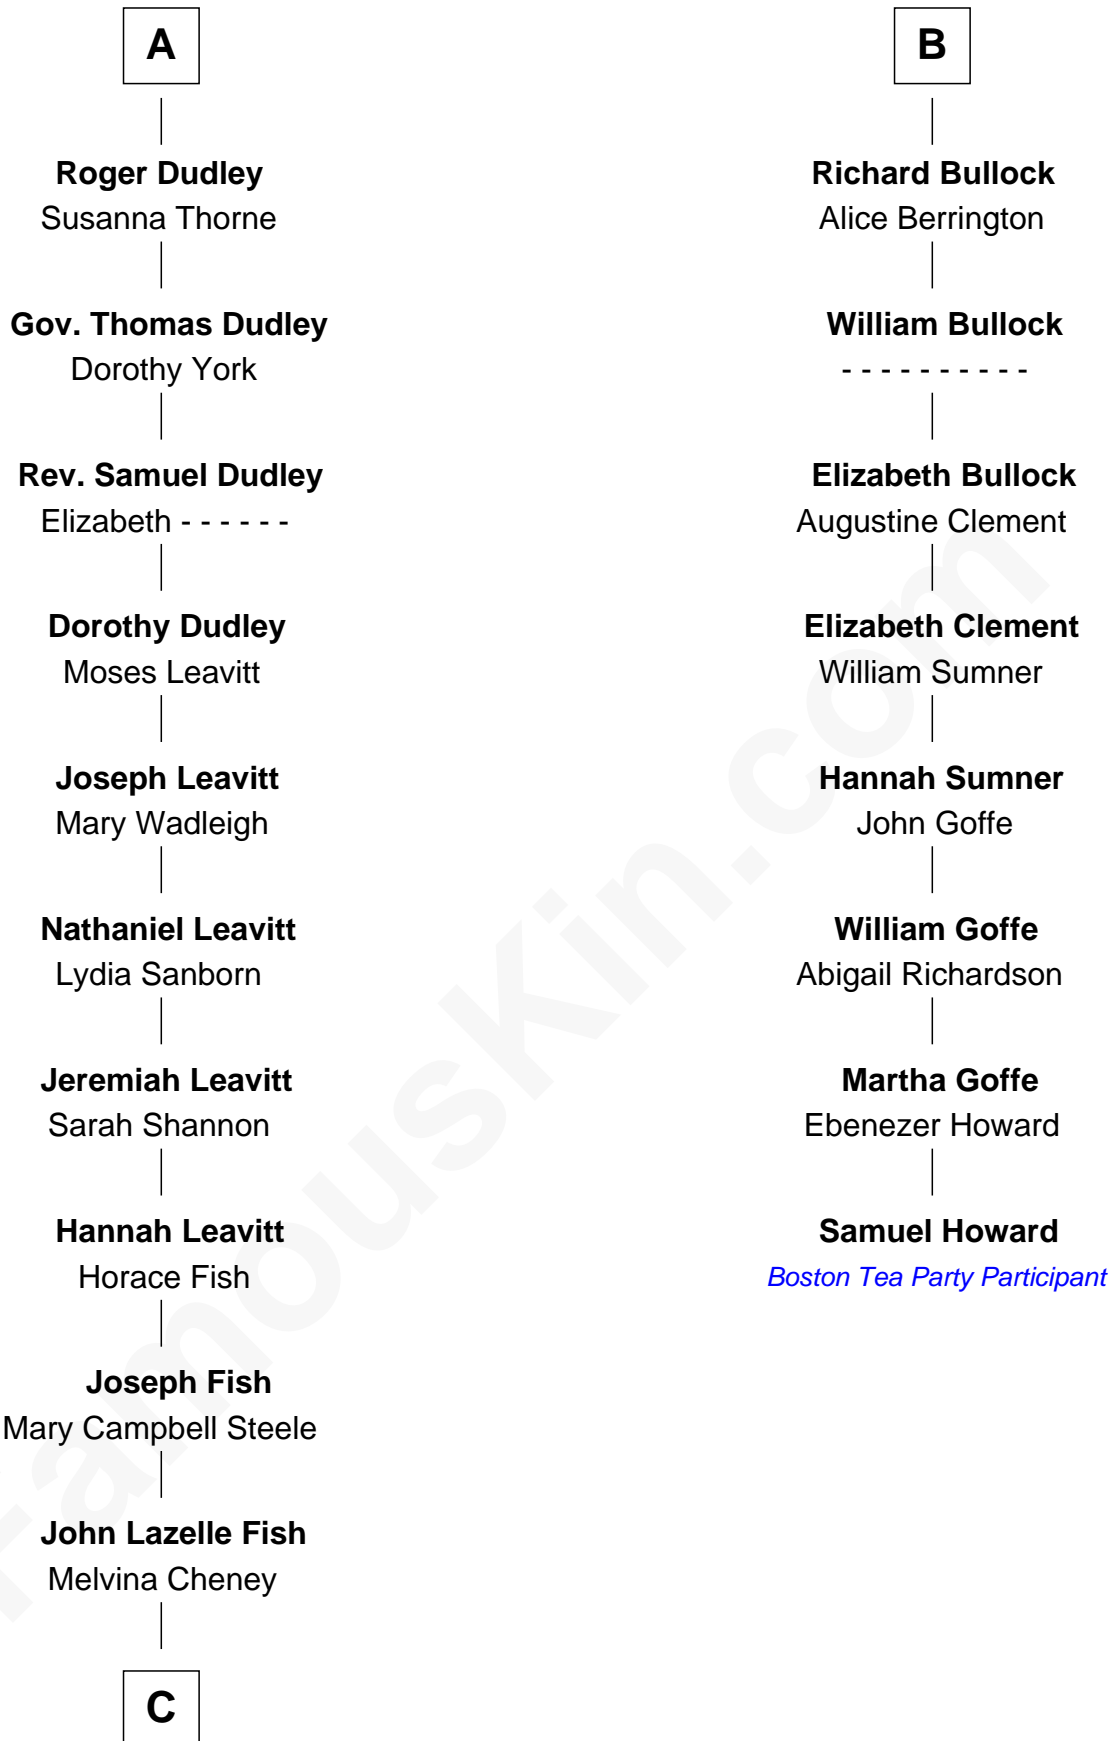

FamousKin.com Relationship Chart of

Keri Russell

TV and Movie Actress

14th cousin 6 times removed of

Samuel Howard

Boston Tea Party Participant

C

—
Karl Joseph Fish
Mary Emma McNeil

—
Emma Inez Fish
Kermit Sylvester Stephens

—
Stephanie Stephens
David Harold Russell

—
Keri Russell
TV and Movie Actress

FamousKin.com