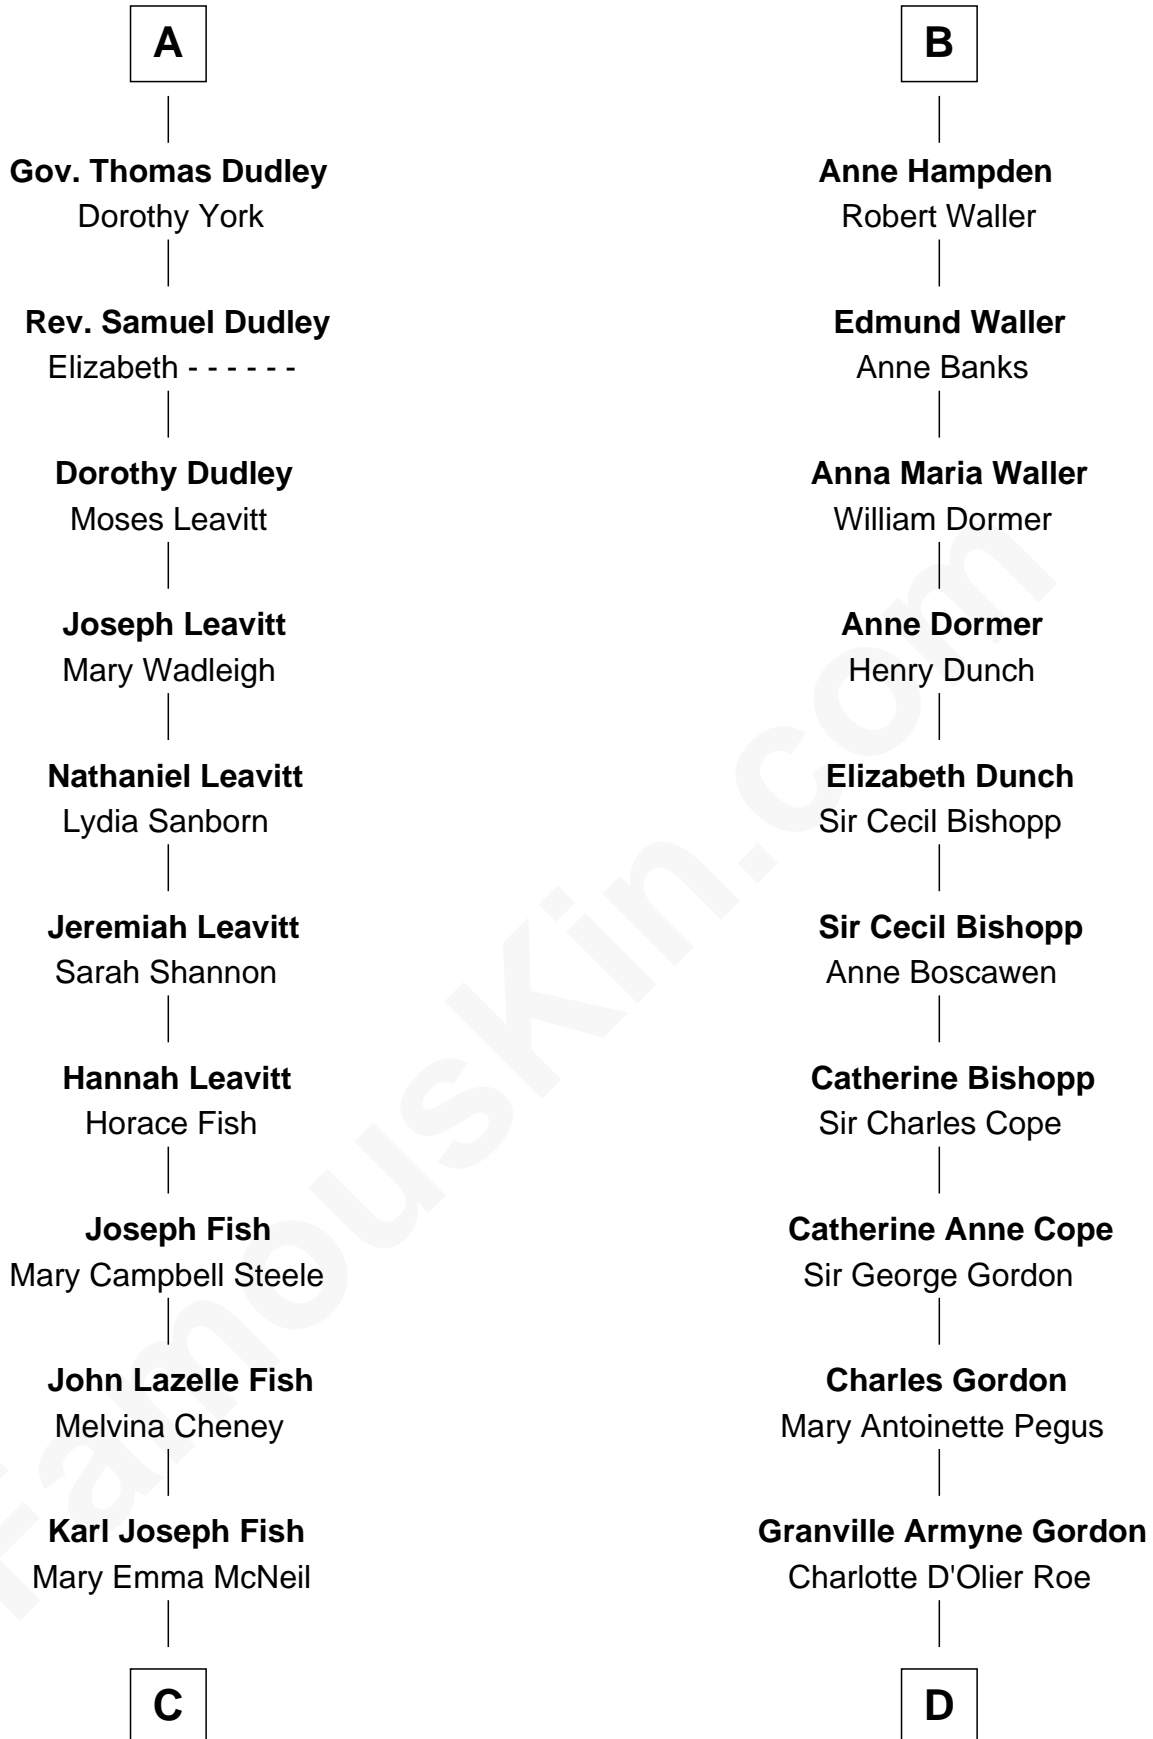

# FamousKin.com Relationship Chart of

**Keri Russell**

*TV and Movie Actress*

19th cousin 2 times removed of

**Cara Delevingne**

*Fashion Model and Movie Actress*

**Sir Walter Blount**

Sancha de Ayala

**Sir Thomas Blount**

Margaret de Gresley

**Sanchia Blount**

Edward Langford

**Alice Langford**

John Stradling

**Anne Stradling**

Sir John Danvers

**Anne Danvers**

Thomas Lovett

**Elizabeth Lovett**

Anthony Cave

**Anne Cave**

Griffith Hampden

**B**

**C**

**Emma Inez Fish**  
Kermit Sylvester Stephens

**Stephanie Stephens**  
David Harold Russell

**Keri Russell**  
*TV and Movie Actress*

**D**

**Armyne Evelyne Gordon**  
Sir Lionel Lawson Faudel-Phillips

**Anne Margaret Faudel-Phillips**  
John Vincent Sheffield