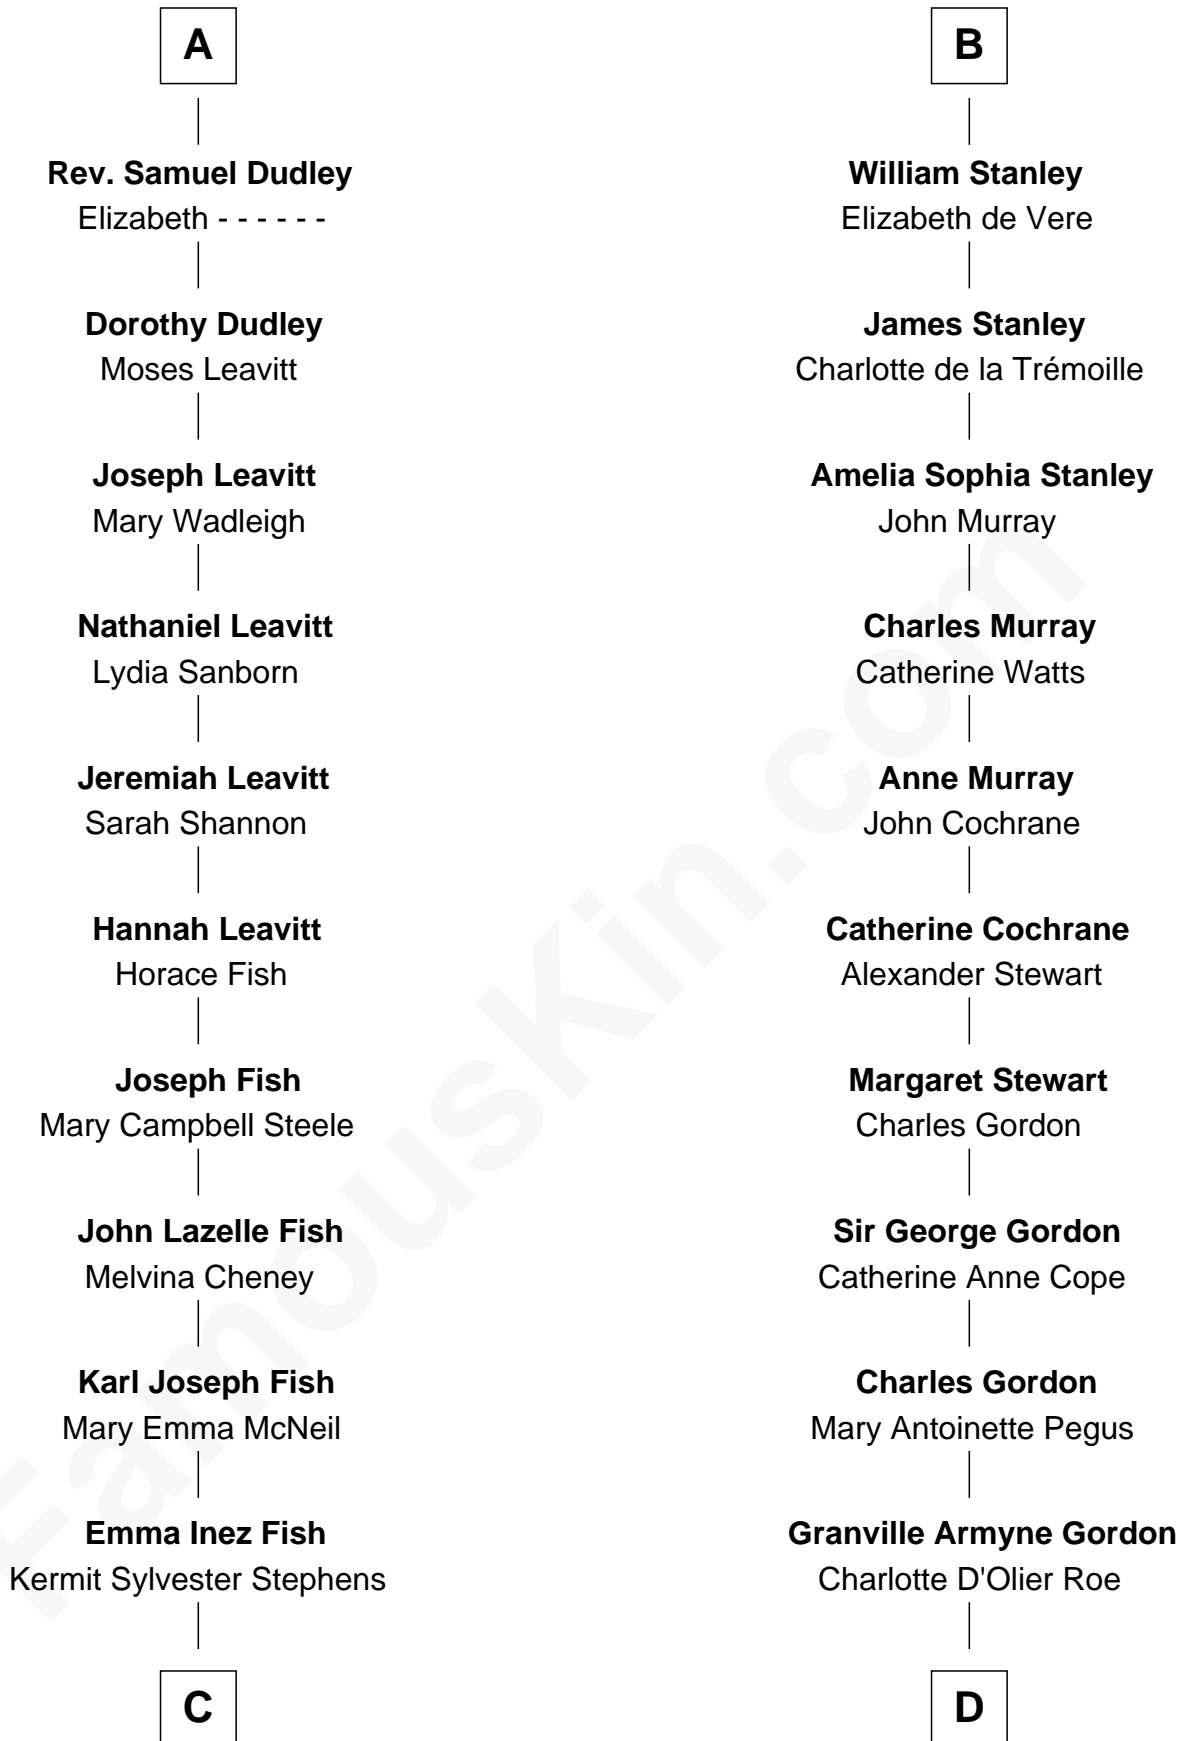

# FamousKin.com Relationship Chart of

**Keri Russell**

*TV and Movie Actress*

18th cousin 3 times removed of

**Cara Delevingne**

*Fashion Model and Movie Actress*

**C**

**Stephanie Stephens**

David Harold Russell

**Keri Russell**

*TV and Movie Actress*

**D**

**Armyne Evelyne Gordon**

Sir Lionel Lawson Faudel-Phillips

**Anne Margaret Faudel-Phillips**

John Vincent Sheffield

**Jane Armyne Sheffield**

Sir Jocelyn Edward Greville Stevens

**Pandora Anne Stevens**

Charles Hamar Delevingne

**Cara Delevingne**

*Model and Actress*