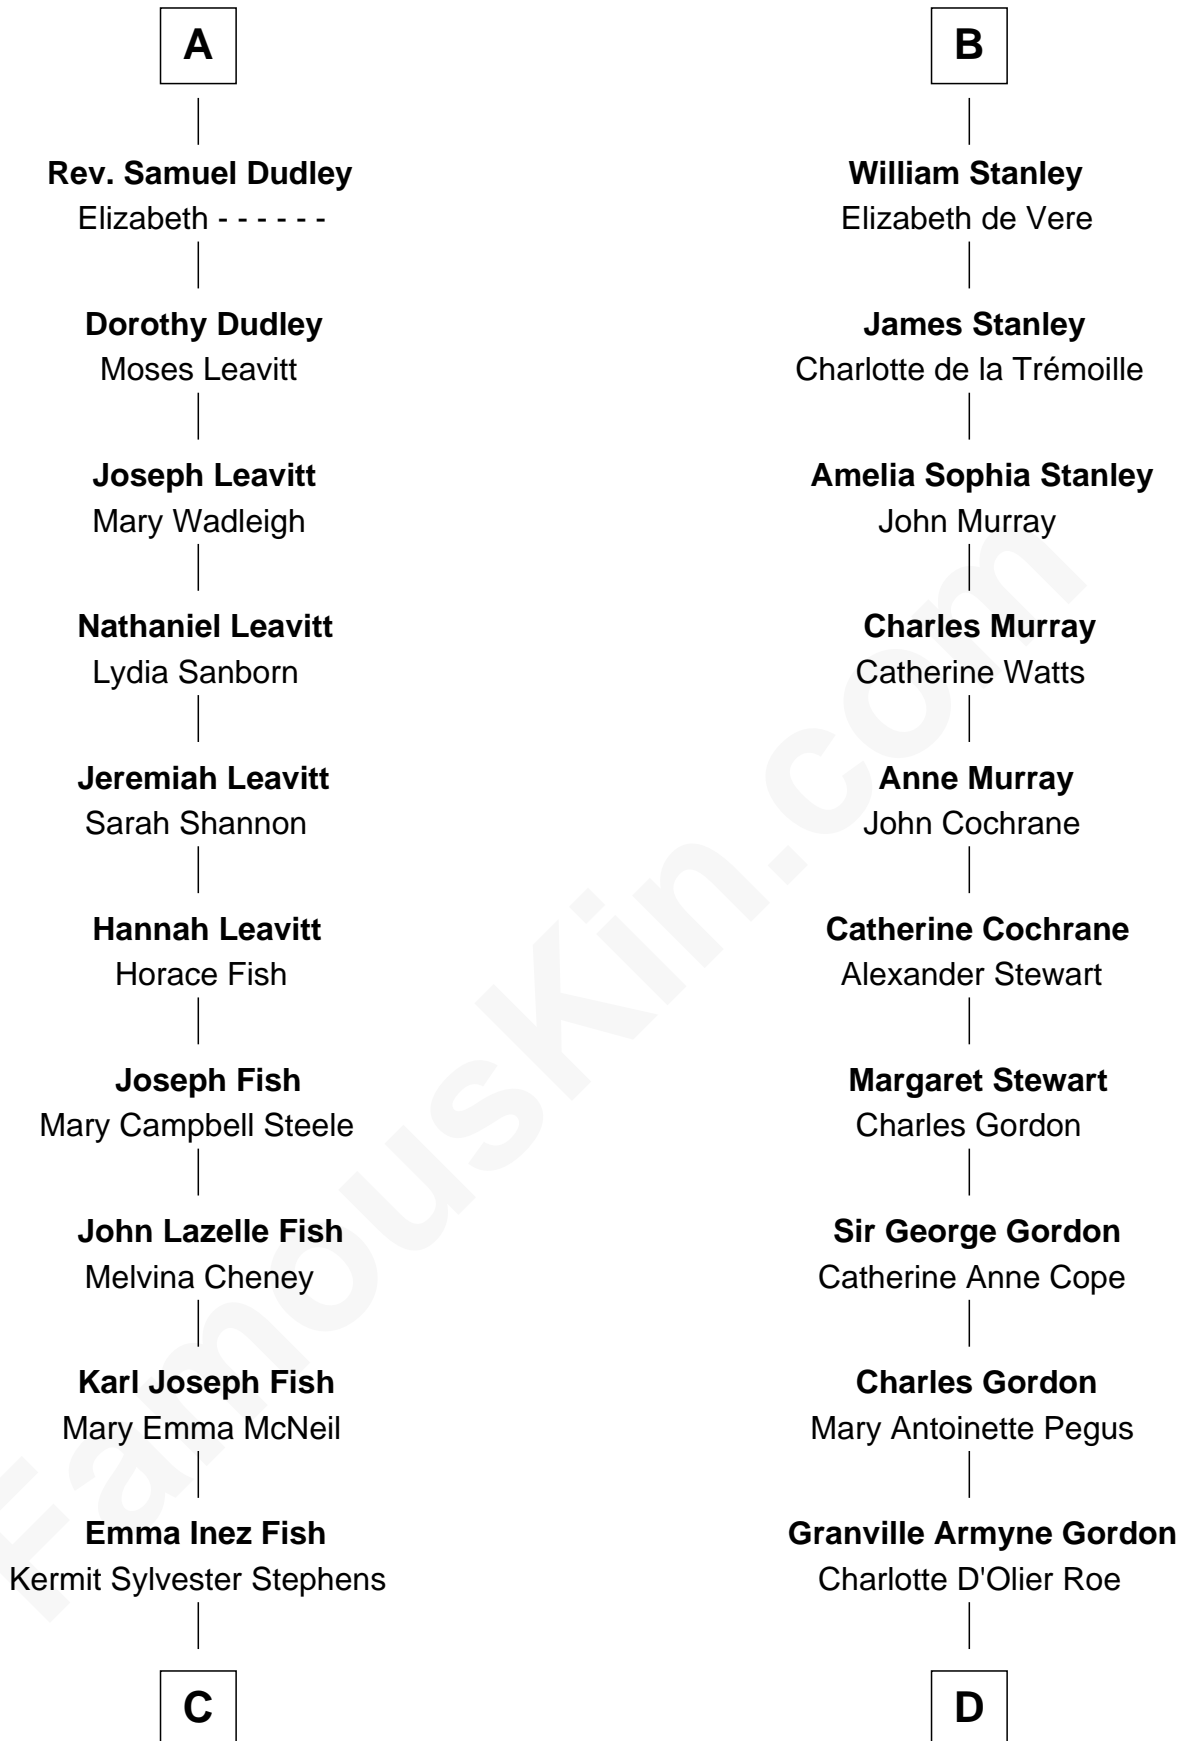

FamousKin.com Relationship Chart of

Keri Russell

TV and Movie Actress

18th cousin 3 times removed of

Cara Delevingne

Fashion Model and Movie Actress

C

Stephanie Stephens

David Harold Russell

Keri Russell

TV and Movie Actress

D

Armyne Evelyne Gordon

Sir Lionel Lawson Faudel-Phillips

Anne Margaret Faudel-Phillips

John Vincent Sheffield

Jane Armyne Sheffield

Sir Jocelyn Edward Greville Stevens

Pandora Anne Stevens

Charles Hamar Delevingne

Cara Delevingne

Model and Actress