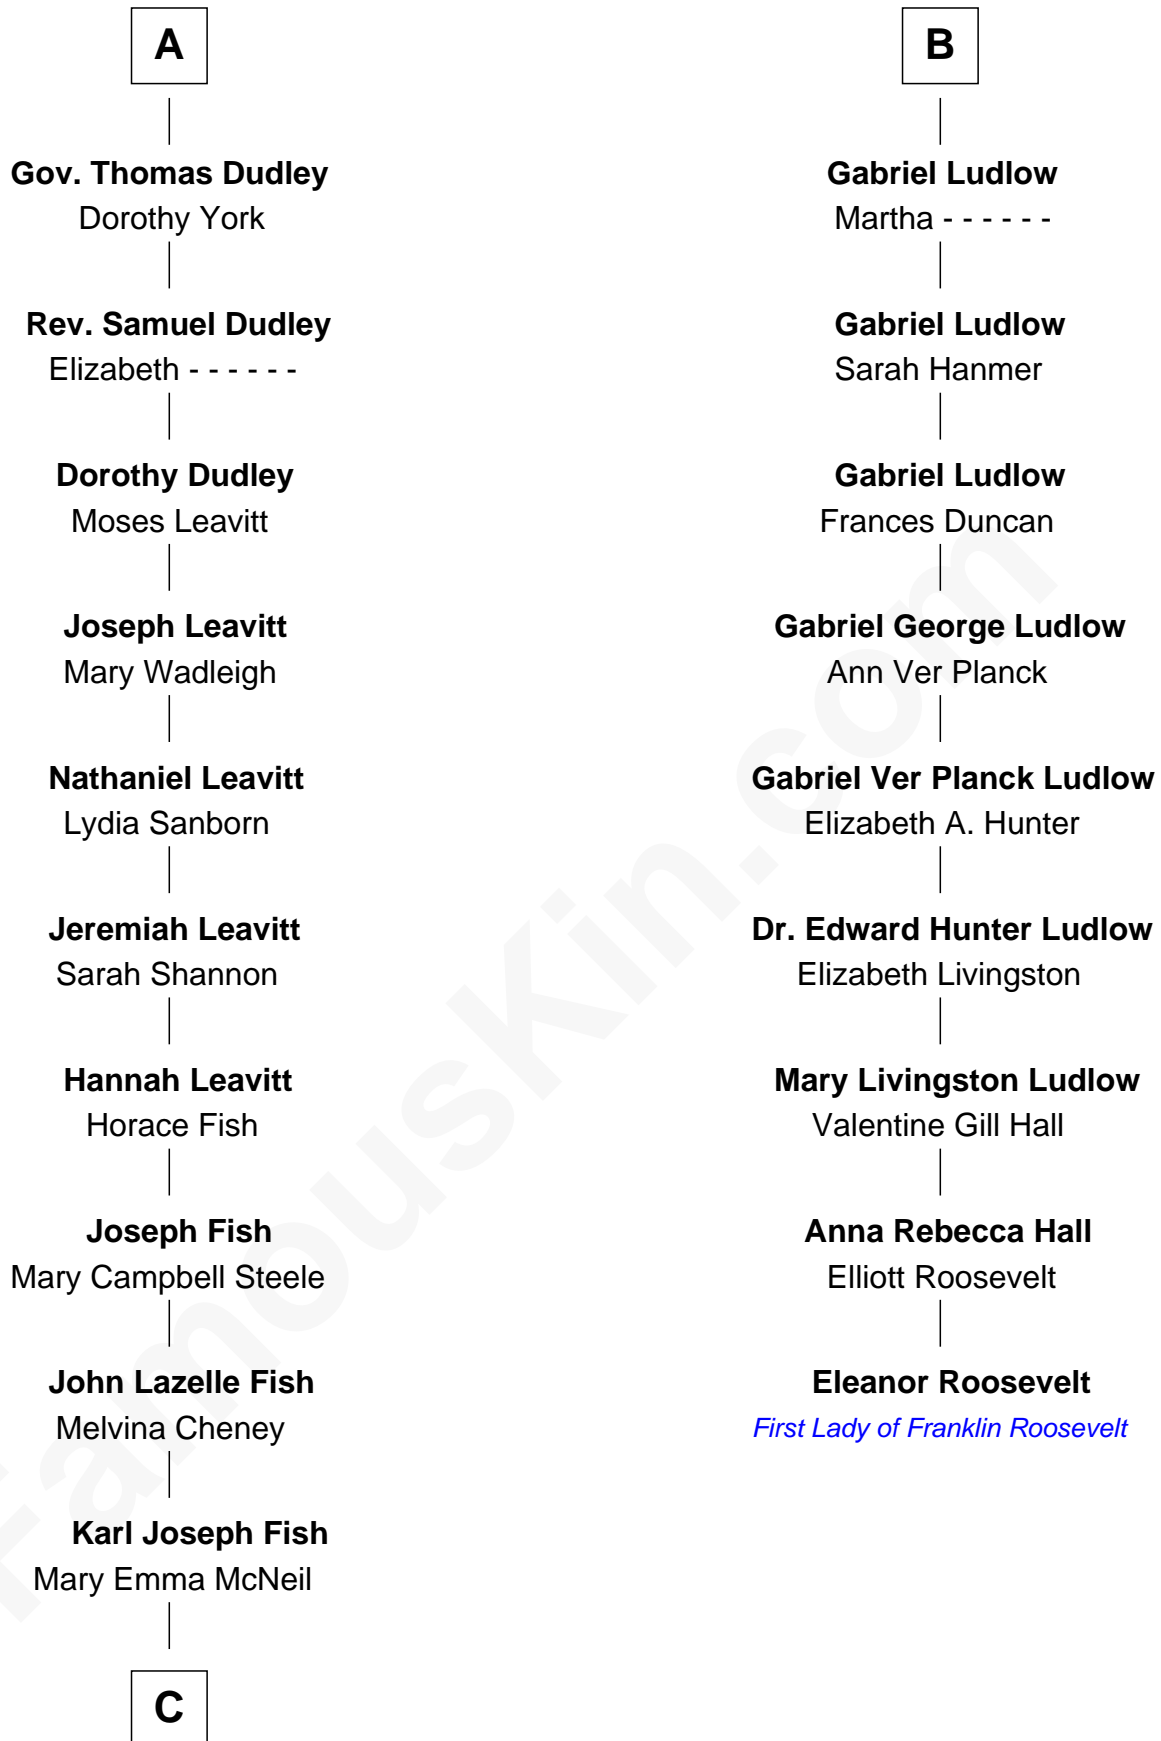

# FamousKin.com Relationship Chart of

**Keri Russell**

*TV and Movie Actress*

15th cousin 4 times removed of

**Eleanor Roosevelt**

*First Lady of President Franklin D. Roosevelt*

**Sir Walter Blount**

Sancha de Ayala

**Sir Thomas Blount**

Margaret de Gresley

**Sir Walter Blount**

Helena Byron

**Sir William Blount**

Margaret Echyngham

**Elizabeth Blount**

Sir Andrews de Windsor

**Edith Windsor**

George Ludlow

**Thomas Ludlow**

Jane Pyle

**Thomas Ludlow**

Jane Bennett

**B**

**C**

**Emma Inez Fish**  
Kermit Sylvester Stephens

**Stephanie Stephens**  
David Harold Russell

**Keri Russell**  
*TV and Movie Actress*

FamousKin.com